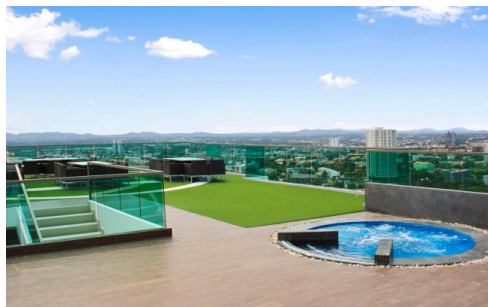

2 Bathrooms