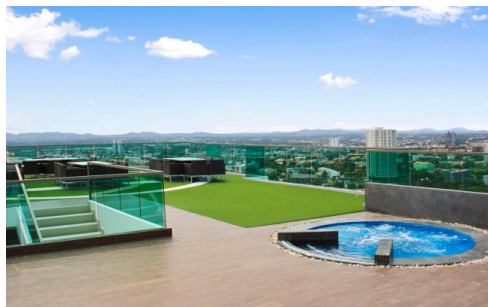

Wong Amat Tower is a high-rise beachfront condominium on Naklua Soi 12 comprising of a single building with 361 units across 38 floors. It is situated in the prime location of Wong Amat Beach with just a few steps walk to the beach. The project is a modern design combined to create an unparalleled living experience by offering unmatched natural beauty in Pattaya.

Property Features

- Security
- Gym
- Jacuzzi
- Sauna
- Swimming Pool

Location

Sanctuary of Truth
ปราสาทสังขารม

Rimkhobfha Pavilion

Golden Tulip
Pattaya Beach Resort
โกลเด้นทิวลิป
พัทยาสตรี รีสอร์ท

Garden Cliff Resort
& Spa Pattaya
การ์เดน คลิฟ
รีสอร์ท แอนด์ สปา