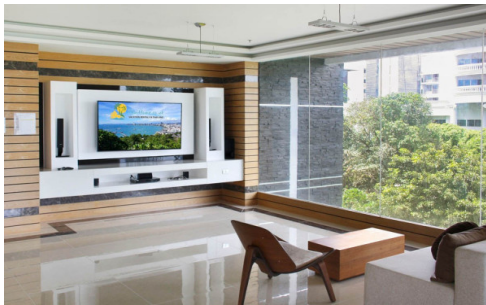

Wong Amat Tower - 1 Bed 2 Bath Sea View (14th floor)

Pattaya, Wong Amat, Thailand

Reference: 12154

฿5,350,000

1 Bedrooms

2 Bathrooms

Condo