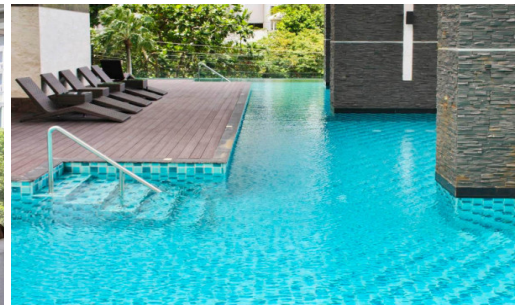

Wong Amat Tower - 1 Bed 2 Bath Sea View (14th floor)

Pattaya, Wong Amat, Thailand

Reference: 12154

฿5,350,000

1 Bedrooms

2 Bathrooms

Condo