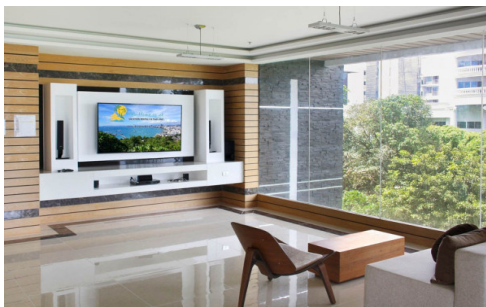

Wong Amat Tower - 1 Bed 2 Bath Sea View (14th floor)

Pattaya, Wong Amat, Thailand

Reference: 12154

฿5,350,000

1 Bedrooms

2 Bathrooms

Condo