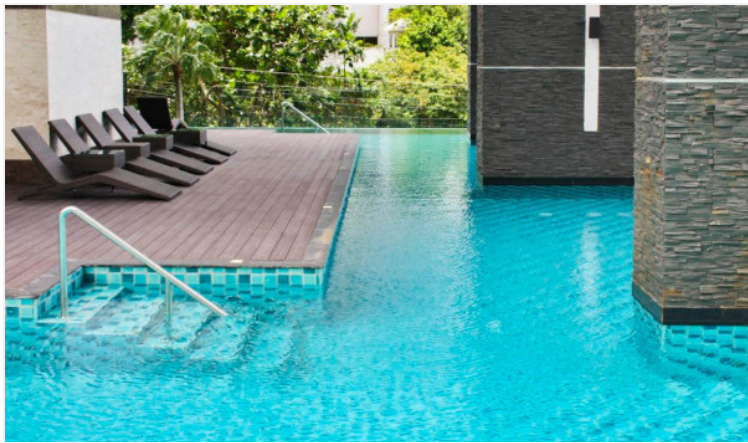

Property Description

Wong Amat Tower is a high-rise beachfront condominium at Naklua Soi 12 comprising a single building with 361 units across 38 floors. It is situated in the prime location of Wong Amat Beach with just a few steps walking to the beach. This available unit offers 1 bedroom, 2 bedrooms, and is fully furnished with a brilliant sea view from the 14th floor. Experience an unparalleled living of impressive facilities including an infinity-edge swimming pool with jacuzzi, lounge, fitness center, recreation area, sauna room, and many more.

Photo Gallery