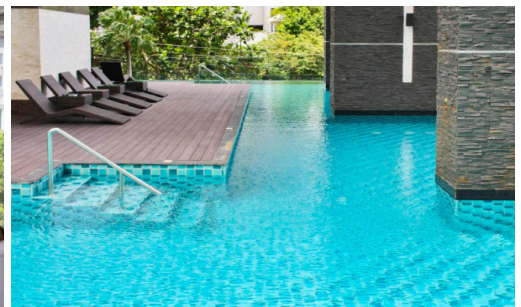

Wong Amat Tower - 1 Bed 2 Bath Sea View (14th floor)

Pattaya, Wong Amat, Thailand

Reference: 12154

฿5,350,000

1 Bedrooms

2 Bathrooms

Condo