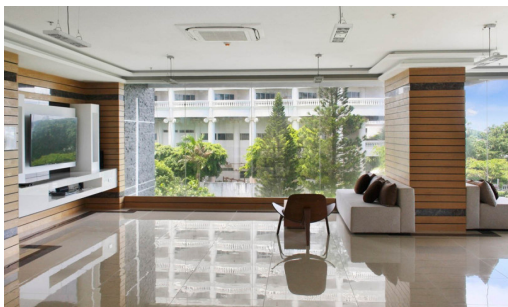

# Wong Amat Tower - 1 Bed 2 Bath Sea View (14th floor)

Pattaya, Wong Amat, Thailand

Reference: 12154

# Property Description

---

Wong Amat Tower is a high-rise beachfront condominium at Naklua Soi 12 comprising a single building with 361 units across 38 floors. It is situated in the prime location of Wong Amat Beach with just a few steps walking to the beach. This available unit offers 1 bedroom, 2 bedrooms, and is fully furnished with a brilliant sea view from the 14th floor. Experience an unparalleled living of impressive facilities including an infinity-edge swimming pool with jacuzzi, lounge, fitness center, recreation area, sauna room, and many more.