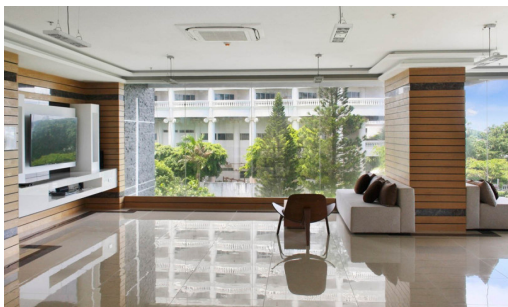

Wong Amat Tower - 1 Bed 2 Bath Sea View (14th floor)

Pattaya, Wong Amat, Thailand

Reference: 12154

฿5,350,000

1 Bedrooms

2 Bathrooms

Condo

Property Description

Wong Amat Tower is a high-rise beachfront condominium at Naklua Soi 12 comprising a single building with 361 units across 38 floors. It is situated in the prime location of Wong Amat Beach with just a few steps walking to the beach. This available unit offers 1 bedroom, 2 bedrooms, and is fully furnished with a brilliant sea view from the 14th floor. Experience an unparalleled living of impressive facilities including an infinity-edge swimming pool with jacuzzi, lounge, fitness center, recreation area, sauna room, and many more.