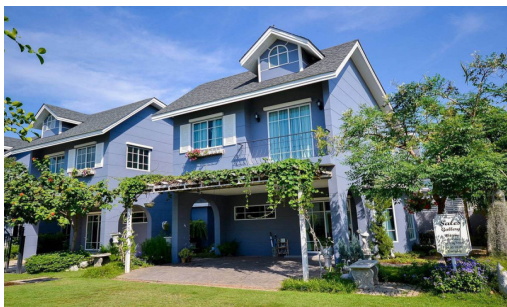

# Winston Village - Spring field (B) 4 Bed 3 Bath

Pattaya, East Pattaya, Thailand  
Reference: 14098

## ฿5,360,000

4 Bedrooms

3 Bathrooms

Villa

# Property Description

---

Begin your family's dream house and live in cozy and relaxing vibes with an English-style housing project at the Winston Village. The project comprises a 2-story single-detached house with a total of 161 units coming with a swimming pool and 24-hrs security as facilities. It is located in East Pattaya which is close to Sukhumvit Road approximately 2 kilometers. You can access Pattaya City, beaches, shopping malls, and other attractions at ease within a short drive.