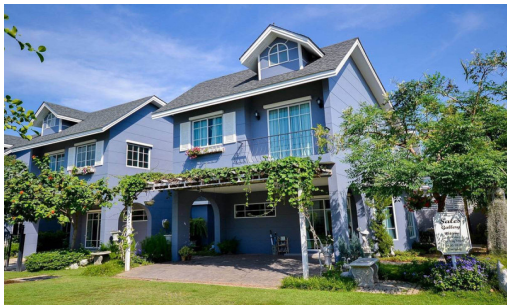

Winston Village - Spring field (B) 4 Bed 3 Bath

Pattaya, East Pattaya, Thailand
Reference: 14098

฿5,360,000

4 Bedrooms

3 Bathrooms

Villa

Property Description

Begin your family's dream house and live in cozy and relaxing vibes with an English-style housing project at the Winston Village. The project comprises a 2-story single-detached house with a total of 161 units coming with a swimming pool and 24-hrs security as facilities. It is located in East Pattaya which is close to Sukhumvit Road approximately 2 kilometers. You can access Pattaya City, beaches, shopping malls, and other attractions at ease within a short drive.

Photo Gallery

Property Details

- **Property Type:** Villa
- **Location:** Pattaya, East Pattaya, Thailand
- **Internal Area:** m²
- **Land Area:** 180m²
- **Price:** **฿5,360,000**
- **Bedrooms:** 4
- **Bathrooms:** 3