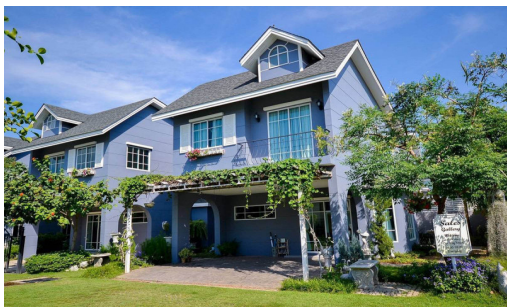

Winston Village - Spring field (A plus) 3 Bed 3 Bath

Pattaya, East Pattaya, Thailand

Reference: 14095

฿4,910,000

3 Bedrooms

3 Bathrooms

Villa

Property Description

Begin your family's dream house and live in cozy and relaxing vibes with an English-style housing project at the Winston Village. The project comprises a 2-story single-detached house with a total of 161 units coming with a swimming pool and 24-hrs security as facilities. It is located in East Pattaya which is close to Sukhumvit Road approximately 2 kilometers. You can access Pattaya City, beaches, shopping malls, and other attractions at ease within a short drive.

Photo Gallery

Property Details

- **Property Type:** Villa
- **Location:** Pattaya, East Pattaya, Thailand
- **Internal Area:** m²
- **Land Area:** 182m²
- **Price:** **฿4,910,000**
- **Bedrooms:** 3
- **Bathrooms:** 3