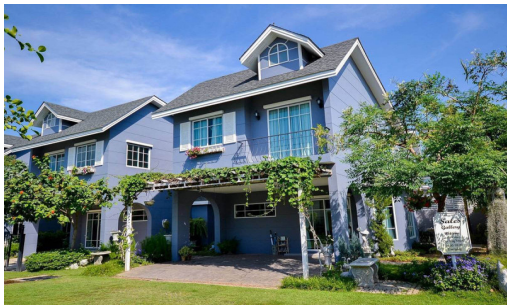

Winston Village - Spring field (A plus) 3 Bed 3 Bath

Pattaya, East Pattaya, Thailand

Reference: 14095

฿4,910,000

3 Bedrooms

3 Bathrooms

Villa

Property Description

Begin your family's dream house and live in cozy and relaxing vibes with an English-style housing project at the Winston Village. The project comprises a 2-story single-detached house with a total of 161 units coming with a swimming pool and 24-hrs security as facilities. It is located in East Pattaya which is close to Sukhumvit Road approximately 2 kilometers. You can access Pattaya City, beaches, shopping malls, and other attractions at ease within a short drive.

Photo Gallery

Property Details

- **Property Type:** Villa
- **Location:** Pattaya, East Pattaya, Thailand
- **Internal Area:** m²
- **Land Area:** 182m²
- **Price:** **฿4,910,000**
- **Bedrooms:** 3
- **Bathrooms:** 3