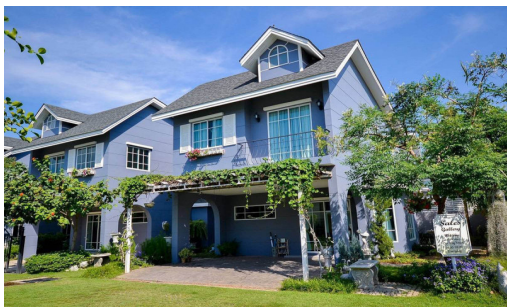

Winston Village - Spring field (A) 3 Bed 2 Bath

Pattaya, East Pattaya, Thailand

Reference: 14094

฿4,100,000

3 Bedrooms

2 Bathrooms

Villa

Property Description

Begin your family's dream house and live in cozy and relaxing vibes with an English-style housing project at the Winston Village. The project comprises a 2-story single-detached house with a total of 161 units coming with a swimming pool and 24-hrs security as facilities. It is located in East Pattaya which is close to Sukhumvit Road approximately 2 kilometers. You can access Pattaya City, beaches, shopping malls, and other attractions at ease within a short drive.

Photo Gallery

Property Details

- **Property Type:** Villa
- **Location:** Pattaya, East Pattaya, Thailand
- **Internal Area:** m²
- **Land Area:** 140m²
- **Price:** ฿4,100,000
- **Bedrooms:** 3
- **Bathrooms:** 2