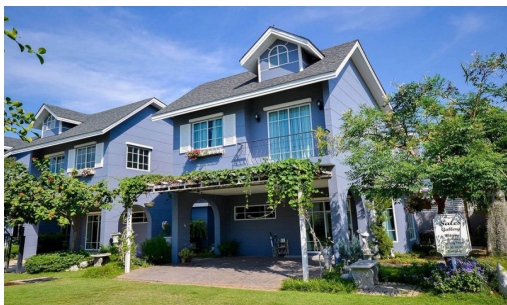

Winston Village - Spring field (A) 3 Bed 2 Bath

Pattaya, Bang Lamung, Thailand

Reference: 14094

฿4,100,000

3 Bedrooms

2 Bathrooms

Villa

Property Description

Begin your family's dream house and live in cozy and relaxing vibes with an English-style housing project at the Winston Village. The project comprises a 2-story single-detached house with a total of 161 units coming with a swimming pool and 24-hrs security as facilities. It is located in East Pattaya which is close to Sukhumvit Road approximately 2 kilometers. You can access Pattaya City, beaches, shopping malls, and other attractions at ease within a short drive.

Photo Gallery

Property Details

- **Property Type:** Villa
- **Location:** Pattaya, Bang Lamung, Thailand
- **Land Area:** 140m²
- **Price:** ~~฿~~**4,100,000**
- **Bedrooms:** 3
- **Bathrooms:** 2

Property Features