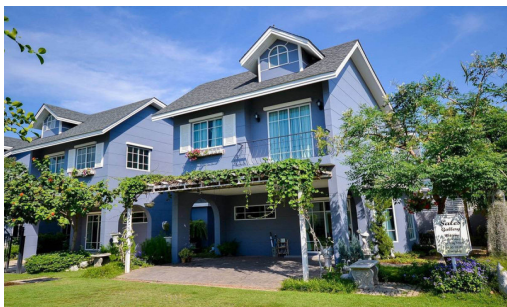

Winston Village - Cool Autumn 4 Bed 3 Bath

Pattaya, East Pattaya, Thailand
Reference: 14099

฿6,290,000

4 Bedrooms

3 Bathrooms

Villa

Property Description

Begin your family's dream house and live in cozy and relaxing vibes with an English-style housing project at the Winston Village. The project comprises a 2-story single-detached house with a total of 161 units coming with a swimming pool and 24-hrs security as facilities. It is located in East Pattaya which is close to Sukhumvit Road approximately 2 kilometers. You can access Pattaya City, beaches, shopping malls, and other attractions at ease within a short drive.

Photo Gallery

Property Details

- **Property Type:** Villa
- **Location:** Pattaya, East Pattaya, Thailand
- **Internal Area:** m²
- **Land Area:** 187m²
- **Price:** ฿6,290,000
- **Bedrooms:** 4
- **Bathrooms:** 3