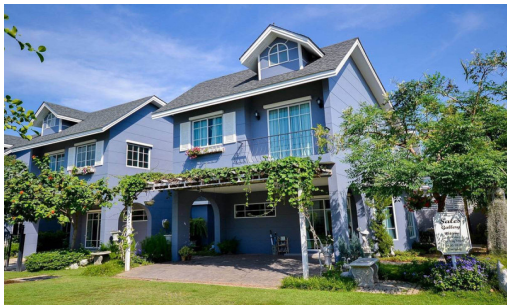

Winston Village - Cool Autumn 4 Bed 3 Bath

Pattaya, East Pattaya, Thailand
Reference: 14099

฿6,290,000

4 Bedrooms

3 Bathrooms

Villa

Property Description

Begin your family's dream house and live in cozy and relaxing vibes with an English-style housing project at the Winston Village. The project comprises a 2-story single-detached house with a total of 161 units coming with a swimming pool and 24-hrs security as facilities. It is located in East Pattaya which is close to Sukhumvit Road approximately 2 kilometers. You can access Pattaya City, beaches, shopping malls, and other attractions at ease within a short drive.

Photo Gallery

Property Details

- **Property Type:** Villa
- **Location:** Pattaya, East Pattaya, Thailand
- **Internal Area:** m²
- **Land Area:** 187m²
- **Price:** **฿6,290,000**
- **Bedrooms:** 4
- **Bathrooms:** 3