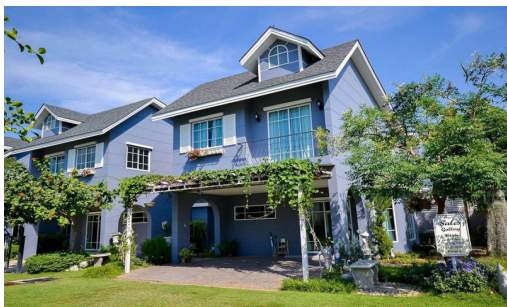

# Winston Village - Cool Autumn 4 Bed 3 Bath

Pattaya, East Pattaya, Thailand  
Reference: 14099

## ฿6,290,000

4 Bedrooms

3 Bathrooms

Villa

# Property Description

---

Begin your family's dream house and live in cozy and relaxing vibes with an English-style housing project at the Winston Village. The project comprises a 2-story single-detached house with a total of 161 units coming with a swimming pool and 24-hrs security as facilities. It is located in East Pattaya which is close to Sukhumvit Road approximately 2 kilometers. You can access Pattaya City, beaches, shopping malls, and other attractions at ease within a short drive.