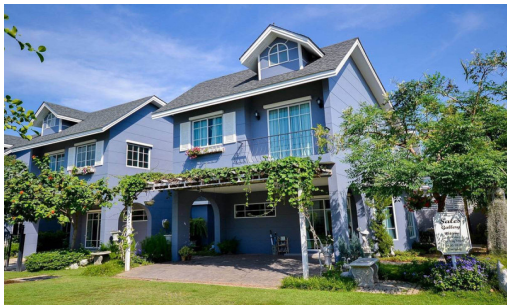

Winston Village - Cool Autumn 4 Bed 3 Bath

Pattaya, Bang Lamung, Thailand
Reference: 14099

฿6,290,000

4 Bedrooms

3 Bathrooms

Villa

Property Description

Begin your family's dream house and live in cozy and relaxing vibes with an English-style housing project at the Winston Village. The project comprises a 2-story single-detached house with a total of 161 units coming with a swimming pool and 24-hrs security as facilities. It is located in East Pattaya which is close to Sukhumvit Road approximately 2 kilometers. You can access Pattaya City, beaches, shopping malls, and other attractions at ease within a short drive.

Photo Gallery

Property Details

- **Property Type:** Villa
- **Location:** Pattaya, Bang Lamung, Thailand
- **Land Area:** 187m²
- **Price:** ฿6,290,000
- **Bedrooms:** 4
- **Bathrooms:** 3

Property Features