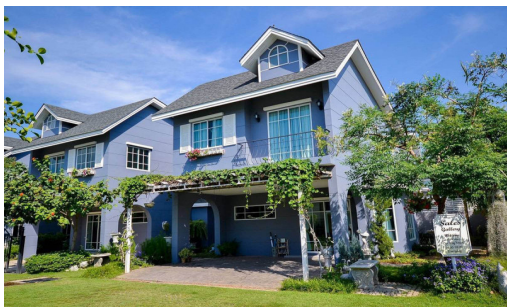

# Winston Village - Cool Autumn 4 Bed 3 Bath with Private Pool

Pattaya, East Pattaya, Thailand

Reference: 14100

## ฿7,890,000

4 Bedrooms

3 Bathrooms

Villa

# Property Description

---

Begin your family's dream house and live in cozy and relaxing vibes with an English-style housing project at the Winston Village. The project comprises a 2-story single-detached house with a total of 161 units coming with a swimming pool and 24-hrs security as facilities. It is located in East Pattaya which is close to Sukhumvit Road approximately 2 kilometers. You can access Pattaya City, beaches, shopping malls, and other attractions at ease within a short drive.