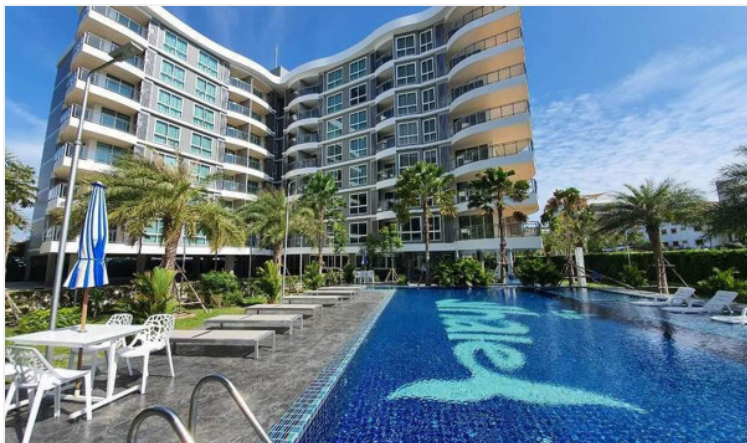

Whale Marina Condo - 1 Bed 1 Bath

Pattaya, Na Jomtien, Thailand

Reference: 7882

฿3,830,000

1 Bedrooms

1 Bathrooms

Condo

Property Description

Whale Marina Condo is a residential complex consisting of a total of 324 units in 3 buildings. Highlighting as the only condominium that has its own water sports club and quay. There is a wide selection of room types ranging from studio to two-bedroom. The project is located in Na Jomtien just 65 meters away from the sea. Whale Marina also offers full services and facilities for the most comfortable living.

Photo Gallery

Property Details

- **Property Type:** Condo
- **Location:** Pattaya, Na Jomtien, Thailand
- **Internal Area:** 39.71m²
- **Land Area:** 1m²
- **Price:** ฿3,830,000
- **Bedrooms:** 1
- **Bathrooms:** 1

Property Features

- Security
- Gym
- Sauna
- Swimming Pool

Location

Nong Nam Fresh Seafood
ร้านห้องน้ำ
เหนือทะเลสด

Tai Uan Seafood
ได้อาน นาจอมเทียน

Glass House Boho
เดอะ กลาสเฮ้าส์ พัทยา

Tutu Beach

**Pinnacle Grand
Jomtien Resort**
พินนาเคิล แกรนด์
จอมเทียน รีสอร์ท