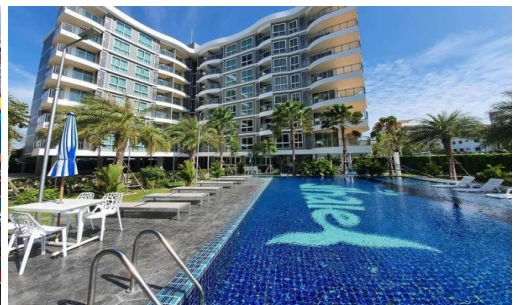

Whale Marina Condo - 1 Bed 1 Bath

Pattaya, Na Jomtien, Thailand

Reference: 7882

฿3,830,000

1 Bedrooms

1 Bathrooms

Condo

Property Description

Whale Marina Condo is a residential complex consisting of a total of 324 units in 3 buildings. Highlighting as the only condominium that has its own water sports club and quay. There is a wide selection of room types ranging from studio to two-bedroom. The project is located in Na Jomtien just 65 meters away from the sea. Whale Marina also offers full services and facilities for the most comfortable living.

Photo Gallery

Property Details

- **Property Type:** Condo
- **Location:** Pattaya, Na Jomtien, Thailand
- **Internal Area:** 39.71m²
- **Land Area:** 1m²
- **Price:** ฿3,830,000
- **Bedrooms:** 1
- **Bathrooms:** 1