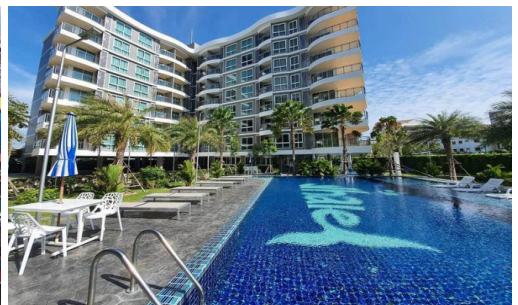

Whale Marina Condo - 1 Bed 1 Bath

Pattaya, Na Jomtien, Thailand

Reference: 7882

฿3,830,000

1 Bedrooms

1 Bathrooms

Condo