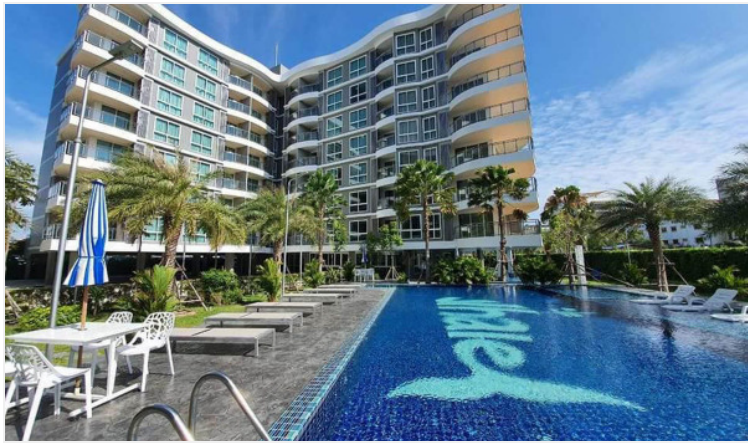

Whale Marina Condo - 1 Bed 1 Bath

Pattaya, Na Jomtien, Thailand

Reference: 7882

฿3,830,000

1 Bedrooms

1 Bathrooms

Condo

Property Description

Whale Marina Condo is a residential complex consisting of a total of 324 units in 3 buildings. Highlighting as the only condominium that has its own water sports club and quay. There is a wide selection of room types ranging from studio to two-bedroom. The project is located in Na Jomtien just 65 meters away from the sea. Whale Marina also offers full services and facilities for the most comfortable living.

Photo Gallery

Property Details

- **Property Type:** Condo
- **Location:** Pattaya, Na Jomtien, Thailand
- **Internal Area:** 39.71m²
- **Land Area:** 1m²
- **Price:** ฿3,830,000
- **Bedrooms:** 1
- **Bathrooms:** 1