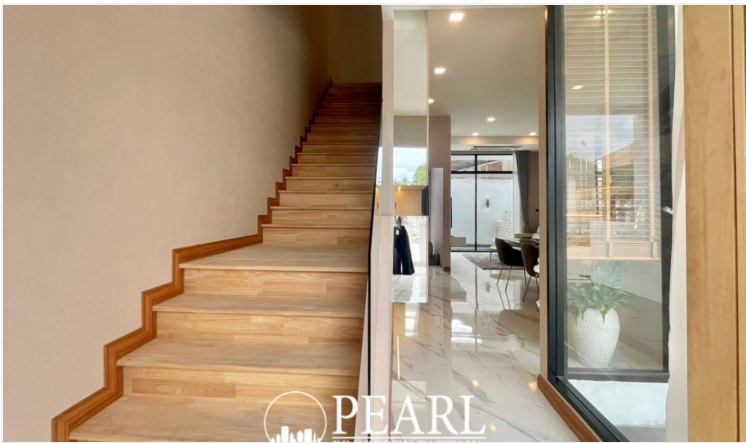

# Property Description

---

Welcome to Villa La Richie

Discover Modern Elegance in Sukhumvit Pattaya

Located in the tranquil Naklua area, Villa La Richie offers an exclusive lifestyle with 48 beautifully designed plots. Our architectural style embodies modern elegance, featuring high ceilings of 3.6 meters that create an open and airy atmosphere.

World-Class Facilities

At Villa La Richie, residents enjoy a wealth of amenities designed for comfort and leisure. The Club House serves as a vibrant community hub, featuring:

- A spacious swimming pool
- A fully equipped fitness room
- A dedicated playground
- A large, welcoming lobby
- Meeting and office rooms

Plot Sizes: Starting from 22.80 - 114.80 Sq.w.

Living Sizes: Ranging from 150 - 180 Sq.m.

Embrace the essence of modern luxury living at Villa La Richie, where elegance meets comfort. For more information, please contact us today!

# Photo Gallery

PEARL

PEARL

PEARL

PEARL

PEARL

PEARL

PEARL