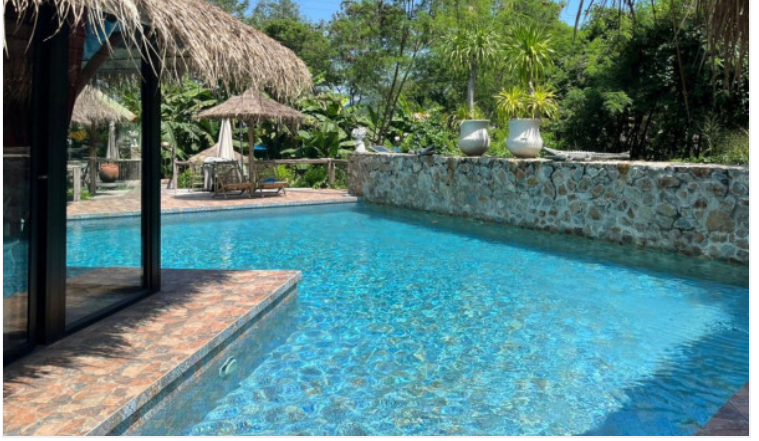

# Property Description

---

This villa estate is paradise, the land is divided by a natural river with bridges. This villa is located in Bangsaray near the renowned Silverlake area, very easy to travel to either Sukhumvit Road or Bang Sarey Beach, 30 minutes drive to Pattaya city, situated on a land size of 4,200 sqm. with 10 bedrooms 10 bathrooms. It can be used as a private residence or as a homestay resort. It's the most beautiful villa available in Thailand.

# Photo Gallery

---