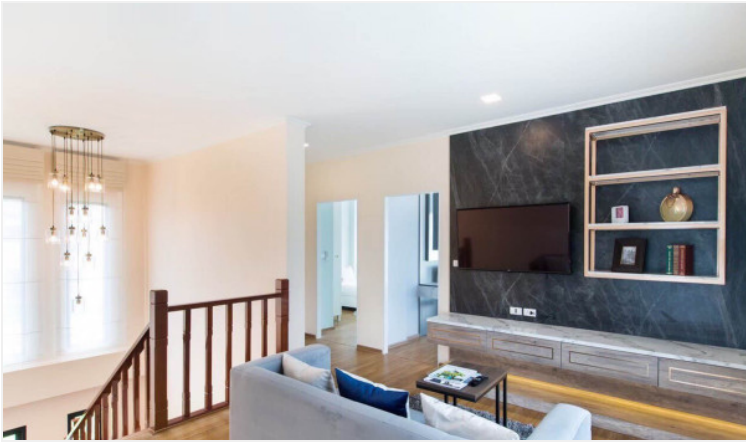

# Property Description

---

Villa Asiatic is a brand new village offering a European lifestyle with an Asian touch in a perfect location. It offers you an ideal living space away from the crowd but nearby all facilities: international schools, hospitals, restaurants, markets, and shopping centers. The project provides you with all comfort needed to live a relaxing and fulfilling life such as the green spaces, a fully-equipped gym, a beautiful swimming pool, a children's playground, and a sun deck to lounge around. The village is perfectly secured with 24-hrs security, CCTV, electrical fences, and alarm in every house. Villa Asiatic is located in Nong Pla Lai, East Pattaya, which can easily reach downtown Pattaya and Leam Chabang within a short drive.