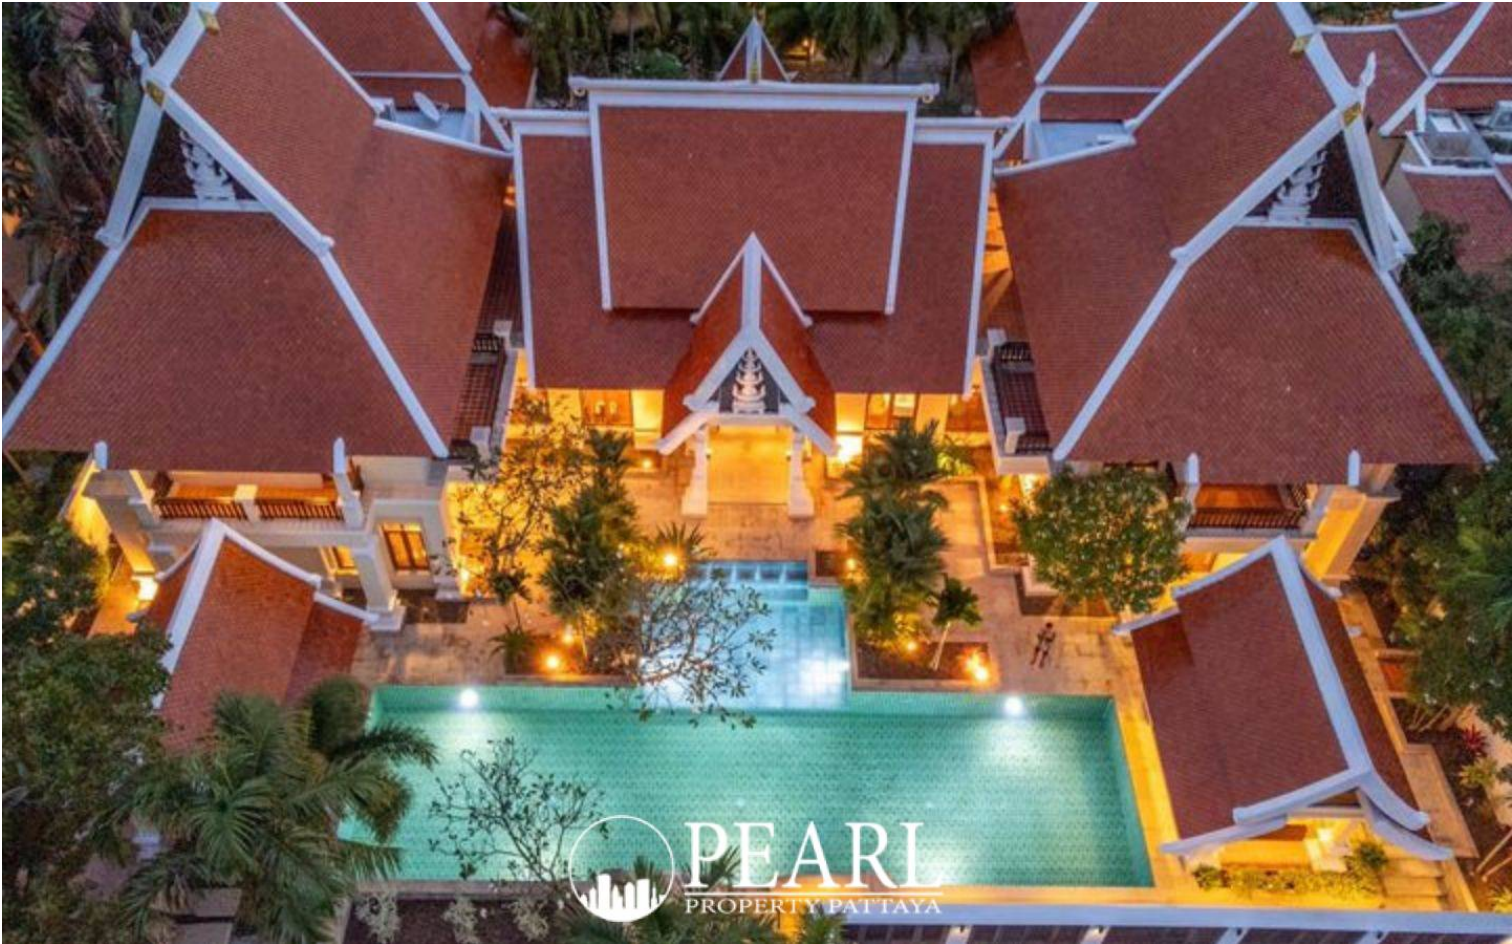

View Talay Marina 5 Bed 6 Bath

Tambon Na Chom Thian, Thailand

Reference: 8431

฿75,000,000

5 Bedrooms