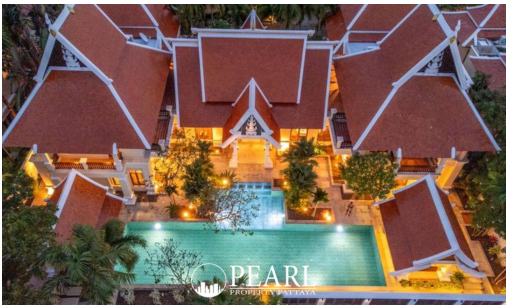

View Talay Marina 5 Bed 6 Bath

Tambon Na Chom Thian, Thailand

Reference: 8431

฿75,000,000

5 Bedrooms