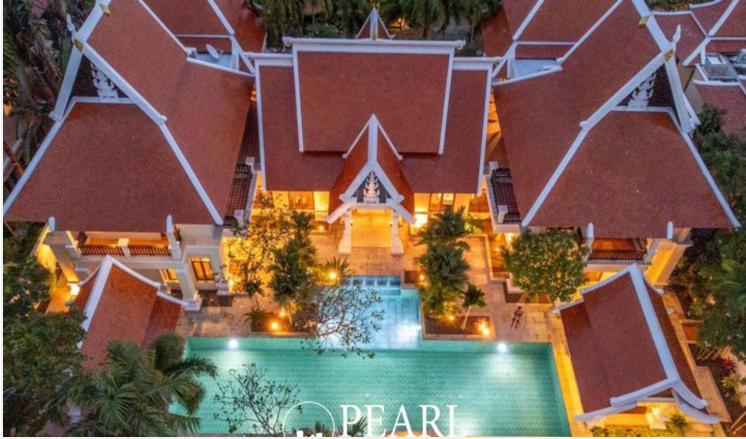

# Property Description

---

Pearl Property presents a luxury villa with a private yacht dock at View Talay Marina— a stunning blend of Thai and Balinese architecture. This exclusive property offers a rare opportunity for those seeking a premium residence in a prime location.

# Photo Gallery

---