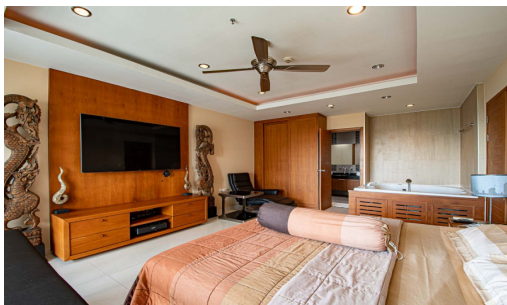

View Talay 7 - 1 Bedroom 1 Bathroom

Pattaya, Jomtien, Thailand

Reference: 15831

฿8,900,000

1 Bedrooms

1 Bathrooms

Condo

Property Description

The apartment has 1 bedroom and 1 bathroom with 96 sqm on the 10th floor, comes with fully furnished. This apartment offer a very beautiful Sea View.

Photo Gallery

Property Details

- **Property Type:** Condo
- **Location:** Pattaya, Jomtien, Thailand
- **Internal Area:** 96m²
- **Land Area:** 0m²
- **Price:** **฿8,900,000**
- **Bedrooms:** 1
- **Bathrooms:** 1