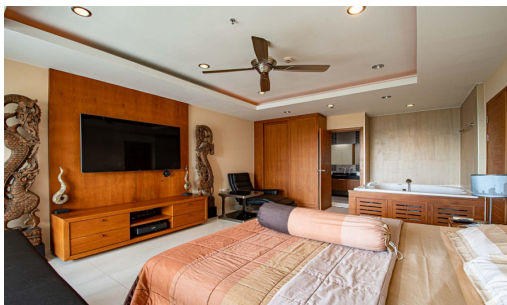

View Talay 7 - 1 Bedroom 1 Bathroom

Pattaya, Jomtien, Thailand

Reference: 15831

฿8,900,000

1 Bedrooms

1 Bathrooms

Condo

Property Description

The apartment has 1 bedroom and 1 bathroom with 96 sqm on the 10th floor, comes with fully furnished. This apartment offer a very beautiful Sea View.

Photo Gallery

Property Details

- **Property Type:** Condo
- **Location:** Pattaya, Jomtien, Thailand
- **Internal Area:** 96m²
- **Land Area:** 0m²
- **Price:** ฿8,900,000
- **Bedrooms:** 1
- **Bathrooms:** 1