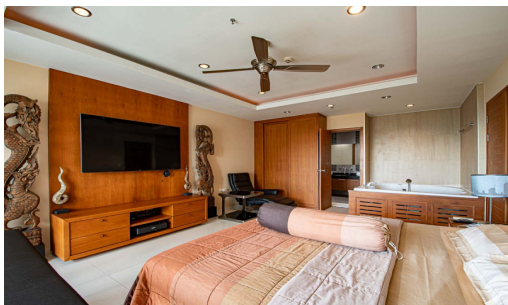

View Talay 7 - 1 Bedroom 1 Bathroom

Pattaya, Jomtien, Thailand

Reference: 15831

฿8,900,000

1 Bedrooms