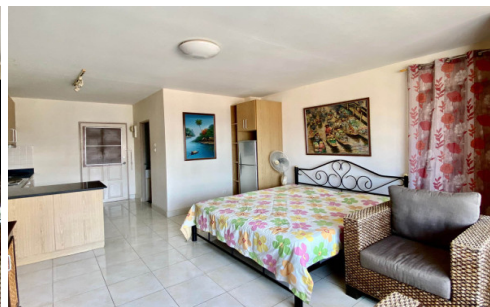

2 Bathrooms