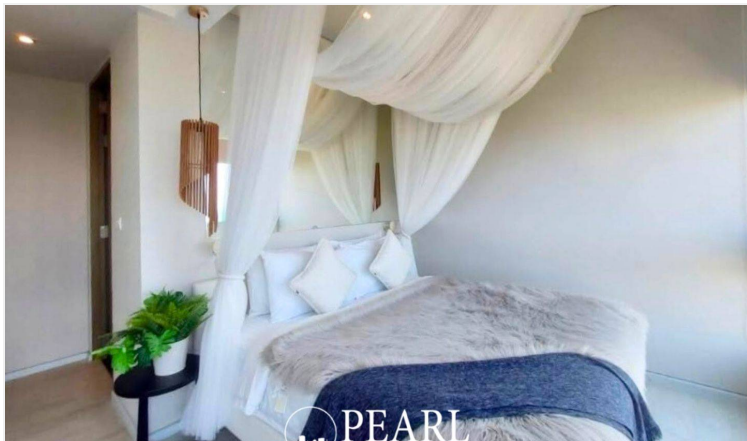

Veranda Residence Pattaya - 2 Bed 2 Bath With Sea View (20th Floor)

Pattaya, Na Jomtien, Thailand

Reference: 0816

฿6,300,000

2 Bedrooms

2 Bathrooms

Condo

Property Description

Veranda Residence Pattaya is an exclusive beachfront condominium located on Na Jomtien Beach. It offers the perfect balance of proximity to the vibrant city life while providing a peaceful retreat with stunning ocean views. This 2-bedroom, 2-bathroom unit is situated on the 20th floor, offering beautiful sea views. With a total living space of 55.45 sqm, the unit comes fully furnished, including a modern kitchen, dining area, living room, and a balcony.

Photo Gallery

Property Details

- **Property Type:** Condo
- **Location:** Pattaya, Na Jomtien, Thailand
- **Internal Area:** 55.45m²
- **Land Area:** 55m²
- **Price:** ฿6,300,000
- **Bedrooms:** 2
- **Bathrooms:** 2