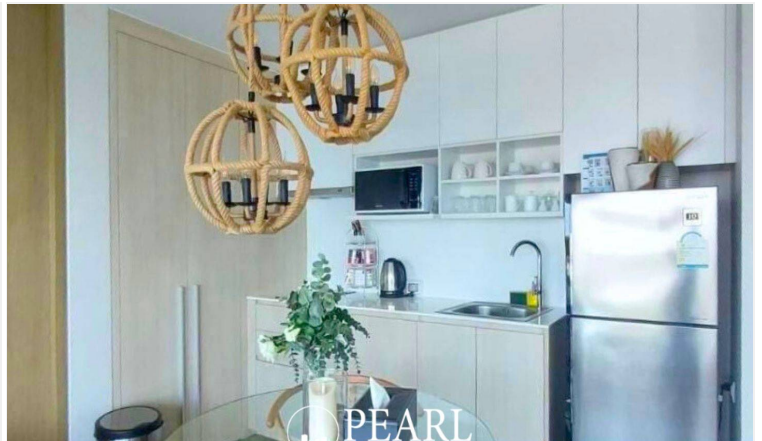

Veranda Residence Pattaya is an exclusive beachfront condominium located on Na Jomtien Beach. It offers the perfect balance of proximity to the vibrant city life while providing a peaceful retreat with stunning ocean views. This 2-bedroom, 2-bathroom unit is situated on the 20th floor, offering beautiful sea views. With a total living space of 55.45 sqm, the unit comes fully furnished, including a modern kitchen, dining area, living room, and a balcony.

Photo Gallery

Property Details

- **Property Type:** Condo
- **Location:** Pattaya, Na Jomtien, Thailand
- **Internal Area:** 55.45m²
- **Land Area:** 55m²
- **Price:** ฿6,300,000
- **Bedrooms:** 2
- **Bathrooms:** 2