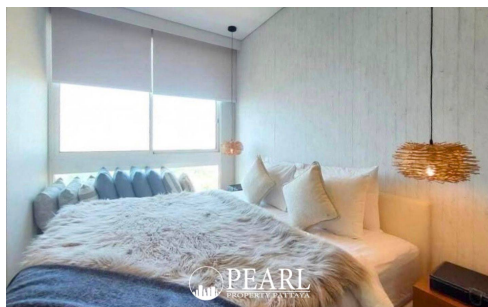

Veranda Residence Pattaya - 2 Bed 2 Bath With Sea View (20th Floor)

Pattaya, Na Jomtien, Thailand

Reference: 0816

฿6,300,000

2 Bedrooms

2 Bathrooms

Condo

Property Description

Veranda Residence Pattaya is an exclusive beachfront condominium located on Na Jomtien Beach. It offers the perfect balance of proximity to the vibrant city life while providing a peaceful retreat with stunning ocean views. This 2-bedroom, 2-bathroom unit is situated on the 20th floor, offering beautiful sea views. With a total living space of 55.45 sqm, the unit comes fully furnished, including a modern kitchen, dining area, living room, and a balcony.

Photo Gallery

Property Details

- **Property Type:** Condo
- **Location:** Pattaya, Na Jomtien, Thailand
- **Internal Area:** 55.45m²
- **Land Area:** 55m²
- **Price:** ฿6,300,000
- **Bedrooms:** 2
- **Bathrooms:** 2