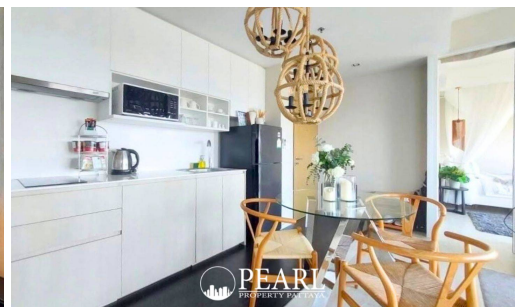

Veranda Residence Pattaya - 2 Bed 2 Bath With Sea View (20th Floor)

Pattaya, Na Jomtien, Thailand

Reference: 0816

฿6,300,000

2 Bedrooms

2 Bathrooms

Condo