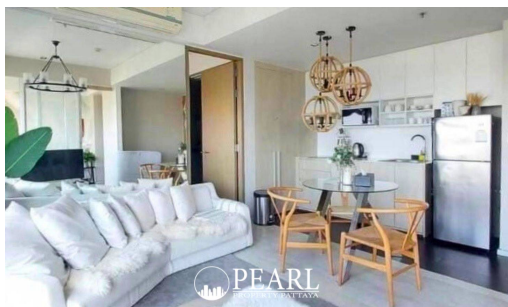

Veranda Residence Pattaya - 2 Bed 2 Bath With Sea View (20th Floor)

Pattaya, Na Jomtien, Thailand

Reference: 0816

฿6,300,000

2 Bedrooms

2 Bathrooms

Condo

Property Description

Veranda Residence Pattaya is an exclusive beachfront condominium located on Na Jomtien Beach. It offers the perfect balance of proximity to the vibrant city life while providing a peaceful retreat with stunning ocean views. This 2-bedroom, 2-bathroom unit is situated on the 20th floor, offering beautiful sea views. With a total living space of 55.45 sqm, the unit comes fully furnished, including a modern kitchen, dining area, living room, and a balcony.

Photo Gallery

Property Details

- **Property Type:** Condo
- **Location:** Pattaya, Na Jomtien, Thailand
- **Internal Area:** 55.45m²
- **Land Area:** 55m²
- **Price:** ฿6,300,000
- **Bedrooms:** 2
- **Bathrooms:** 2