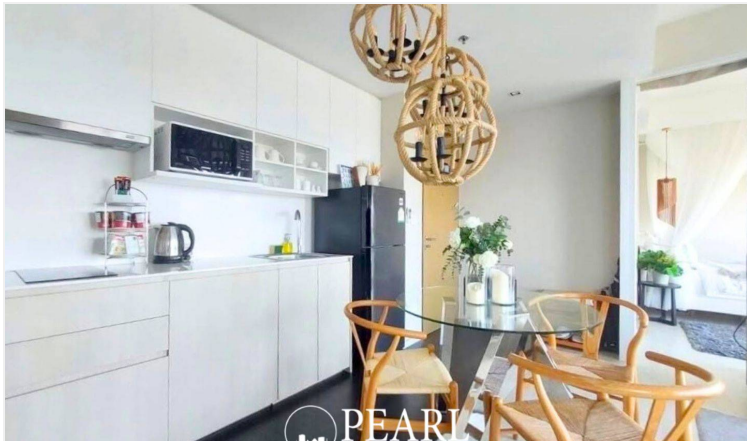

Veranda Residence Pattaya - 2 Bed 2 Bath With Sea View (20th Floor)

Pattaya, Na Jomtien, Thailand

Reference: 0816

฿6,300,000

2 Bedrooms

2 Bathrooms

Condo

Property Description

Veranda Residence Pattaya is an exclusive beachfront condominium located on Na Jomtien Beach. It offers the perfect balance of proximity to the vibrant city life while providing a peaceful retreat with stunning ocean views. This 2-bedroom, 2-bathroom unit is situated on the 20th floor, offering beautiful sea views. With a total living space of 55.45 sqm, the unit comes fully furnished, including a modern kitchen, dining area, living room, and a balcony.

Photo Gallery

Property Details

- **Property Type:** Condo
- **Location:** Pattaya, Na Jomtien, Thailand
- **Internal Area:** 55.45m²
- **Land Area:** 55m²
- **Price:** ฿6,300,000
- **Bedrooms:** 2
- **Bathrooms:** 2