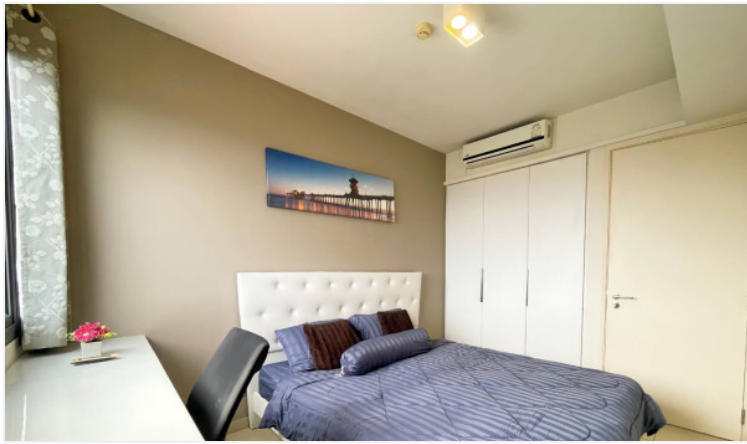

Property Description

Unixx South Pattaya, is a condo and apartment project located in Nong Prue, Pattaya and was completed in Dec 2015. It has 1207 units across 46 floors, a high-rise condominium on an exclusive location near Pratumnak Hill,

This unit is on the 13th floor with Pattaya Bay view. 1 Bedroom 1 Bathroom comes with fully furnished. This beautiful unit is in foreign name.

Photo Gallery