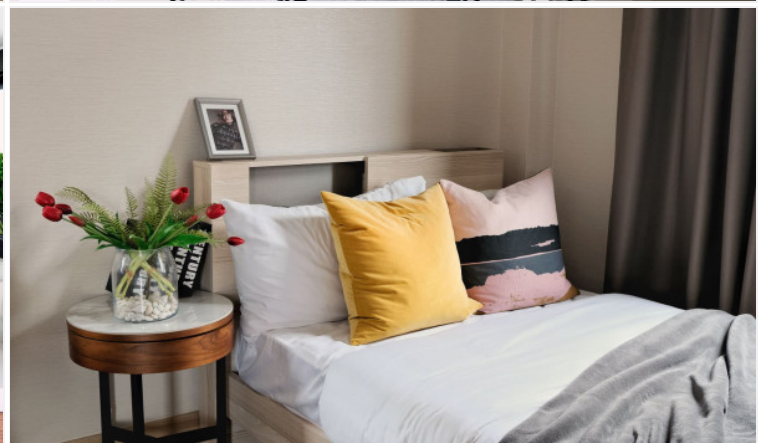

Property Description

Tropical Village 2 is a modern villa located in the heart of Huai Yai close to international schools, golf courses, Bangkok highway, and temples. The surrounding area is lush with nature and the villa is very well suited for children, with a playground and park inside the village. The villas are designed with a lot of wood which further creates a tropical atmosphere.

Photo Gallery