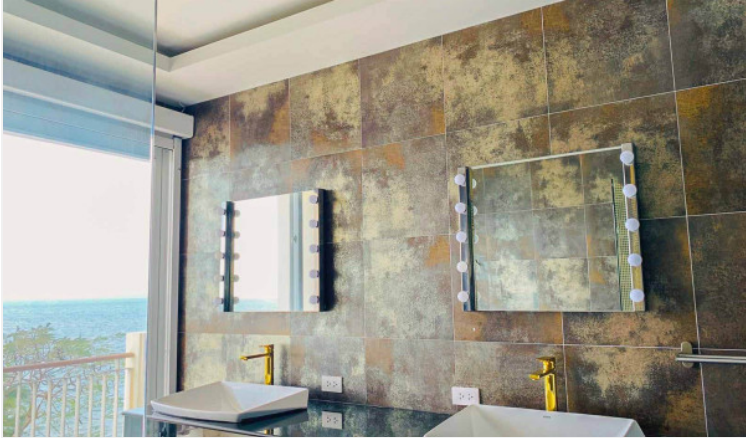

# Property Description

---

A seafront townhome contains 4 bedrooms, 6 bathrooms, 1 big storage room, maid's room, laundry room, sauna room, private elevator, a swimming pool, lush lawn, and beach access. A unique design with top-quality furniture and decorations, coming with high-tech facilities such as smart curtain system, and solar system. The project is located in a great location, peaceful, and with high privacy, surrounded by amenities such as shops and community restaurants. Just a few minutes to the famous tourist attractions in Pattaya.