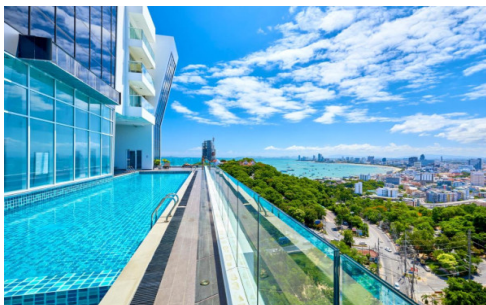

The Vision - 1 Bed 1 Bath City View

Pattaya, Nong Prue, Thailand

Reference: 16914

฿2,200,000

1 Bedrooms

1 Bathrooms

Condo