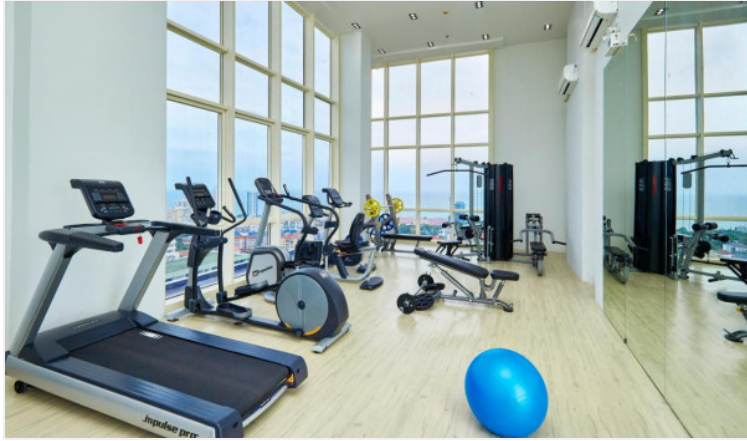

Property Description

This beautiful 1 bed and 1 bath apartment is just minutes away from the city and offers stunning views of the cityscape. The apartment is fully furnished and on the 7th floor, making for a perfect home-away-from-home.

Photo Gallery