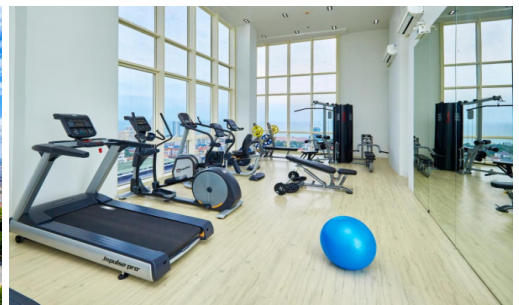

The Vision - 1 Bed 1 Bath City View

Pattaya, Nong Prue, Thailand

Reference: 16914

฿2,200,000

1 Bedrooms

1 Bathrooms

Condo