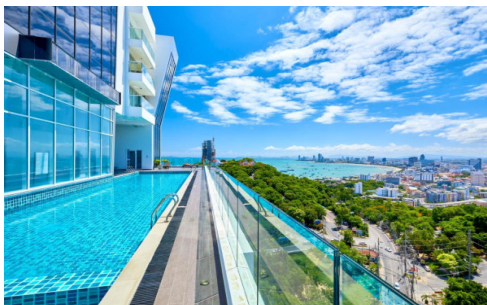

The Vision - 1 Bed 1 Bath City View

Pattaya, Nong Prue, Thailand

Reference: 16914

฿2,200,000

1 Bedrooms

1 Bathrooms

Condo