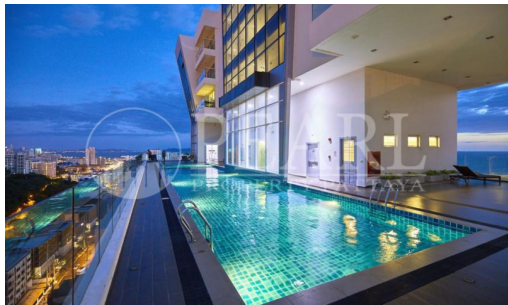

The Vision - 1 Bed 1 Bath (6th Floor)

Pattaya, Pratamnak, Thailand

Reference: 23806

฿2,500,000

1 Bedrooms

1 Bathrooms

Condo

Property Description

This condo located on Pratumnak Hill only 600 meters to Cosy Beach a very exclusive location in Pattaya. Just minutes away from the city and offers stunning views of the cityscape. It features a rooftop panoramic swimming pool and fitness centre on the 20th floor with a spectacular sea view over Pattaya, Jomtien and the beautiful islands off the coast. This beautiful 1 bedroom,1 bathroom situated on the 6th floor, offering 39.07 sq.m of living space, comes fully furnished with a European kitchen, living room and dining area.

Property Features

- Security
- Gym
- Sauna
- Swimming Pool
- Air Conditioning
- Balcony
- Car Park
- Electricity
- Alarm

Location