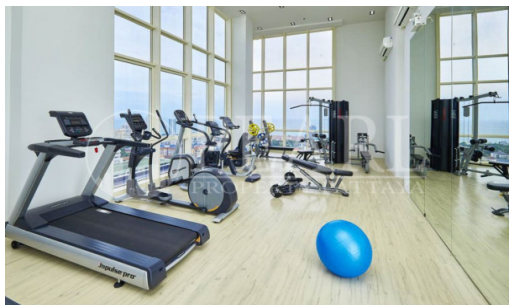

The Vision - 1 Bed 1 Bath (6th Floor)

Pattaya, Pratamnak, Thailand

Reference: 23806

฿2,500,000

Condo