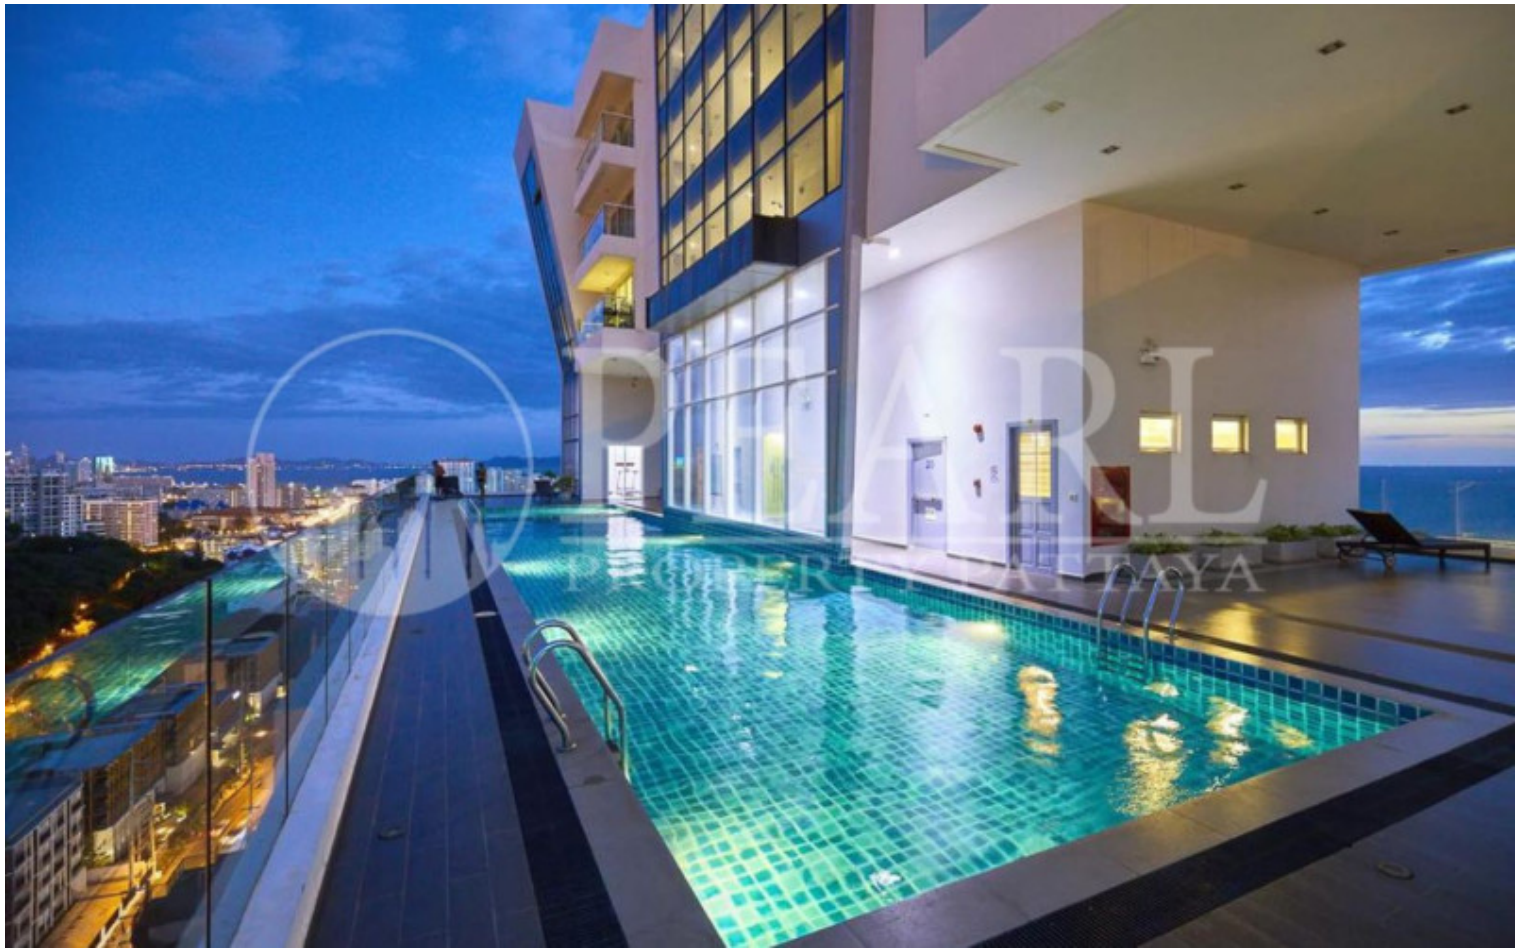

The Vision - 1 Bed 1 Bath (6th Floor)

Pattaya, Pratamnak, Thailand

Reference: 23806

฿2,500,000

1 Bedrooms

1 Bathrooms

Condo

Property Description

This condo located on Pratumnak Hill only 600 meters to Cosy Beach a very exclusive location in Pattaya. Just minutes away from the city and offers stunning views of the cityscape. It features a rooftop panoramic swimming pool and fitness centre on the 20th floor with a spectacular sea view over Pattaya, Jomtien and the beautiful islands off the coast. This beautiful 1 bedroom,1 bathroom situated on the 6th floor, offering 39.07 sq.m of living space, comes fully furnished with a European kitchen, living room and dining area.