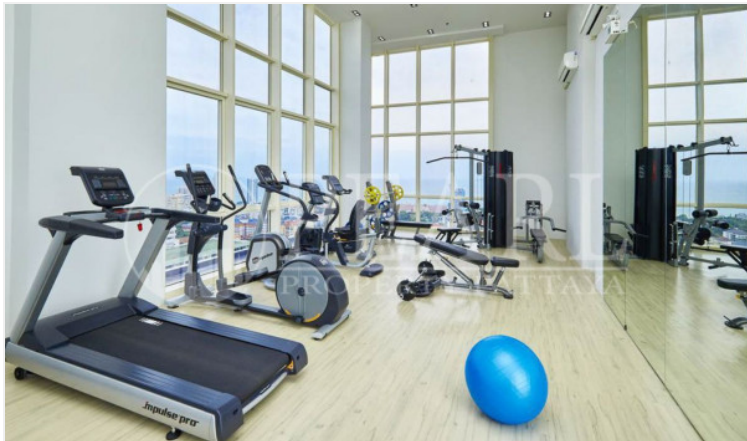

Property Description

This condo located on Pratumnak Hill only 600 meters to Cosy Beach a very exclusive location in Pattaya. Just minutes away from the city and offers stunning views of the cityscape. It features a rooftop panoramic swimming pool and fitness centre on the 20th floor with a spectacular sea view over Pattaya, Jomtien and the beautiful islands off the coast. This beautiful 1 bedroom,1 bathroom situated on the 6th floor, offering 39.07 sq.m of living space, comes fully furnished with a European kitchen, living room and dining area.

Photo Gallery