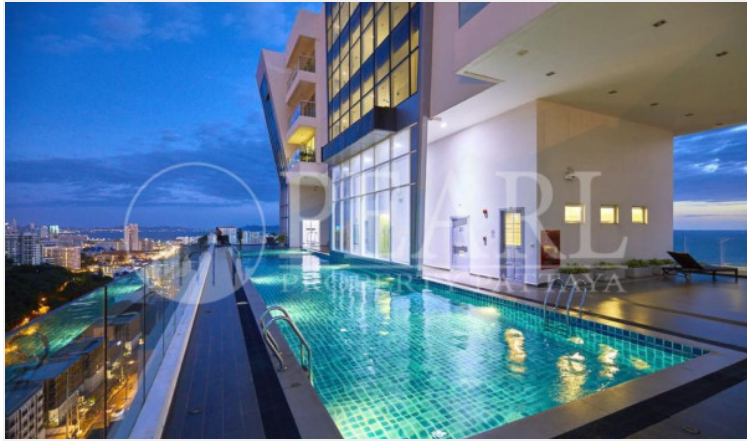

Property Description

This condo located on Pratumnak Hill only 600 meters to Cosy Beach a very exclusive location in Pattaya. Just minutes away from the city and offers stunning views of the cityscape. It features a rooftop panoramic swimming pool and fitness centre on the 20th floor with a spectacular sea view over Pattaya, Jomtien and the beautiful islands off the coast. This beautiful 1 bedroom,1 bathroom situated on the 6th floor, offering 39.07 sq.m of living space, comes fully furnished with a European kitchen, living room and dining area.

Photo Gallery