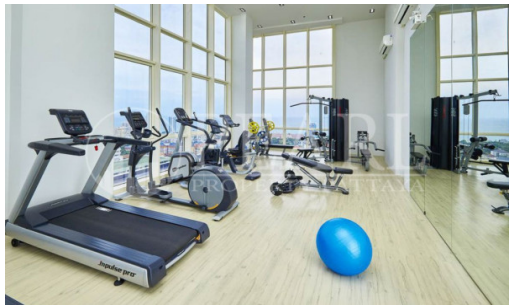

The Vision - 1 Bed 1 Bath (6th Floor)

Pattaya, Pratamnak, Thailand

Reference: 23806

฿2,500,000

Condo