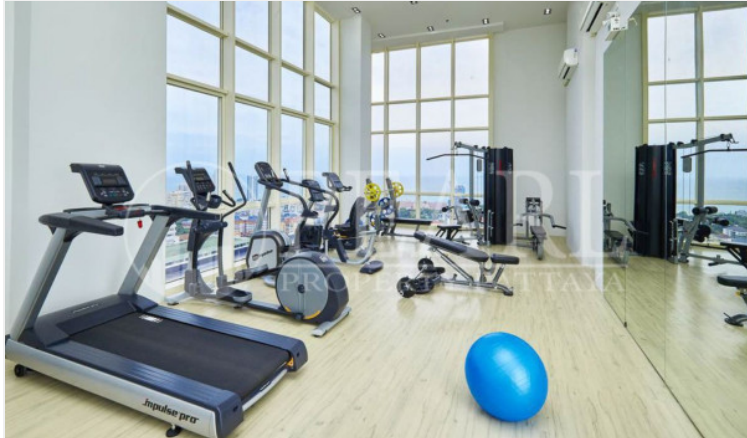

Property Description

This condo located on Pratumnak Hill only 600 meters to Cosy Beach a very exclusive location in Pattaya. Just minutes away from the city and offers stunning views of the cityscape. It features a rooftop panoramic swimming pool and fitness centre on the 20th floor with a spectacular sea view over Pattaya, Jomtien and the beautiful islands off the coast. This beautiful 1 bedroom,1 bathroom situated on the 6th floor, offering 39.07 sq.m of living space, comes fully furnished with a European kitchen, living room and dining area.

Photo Gallery