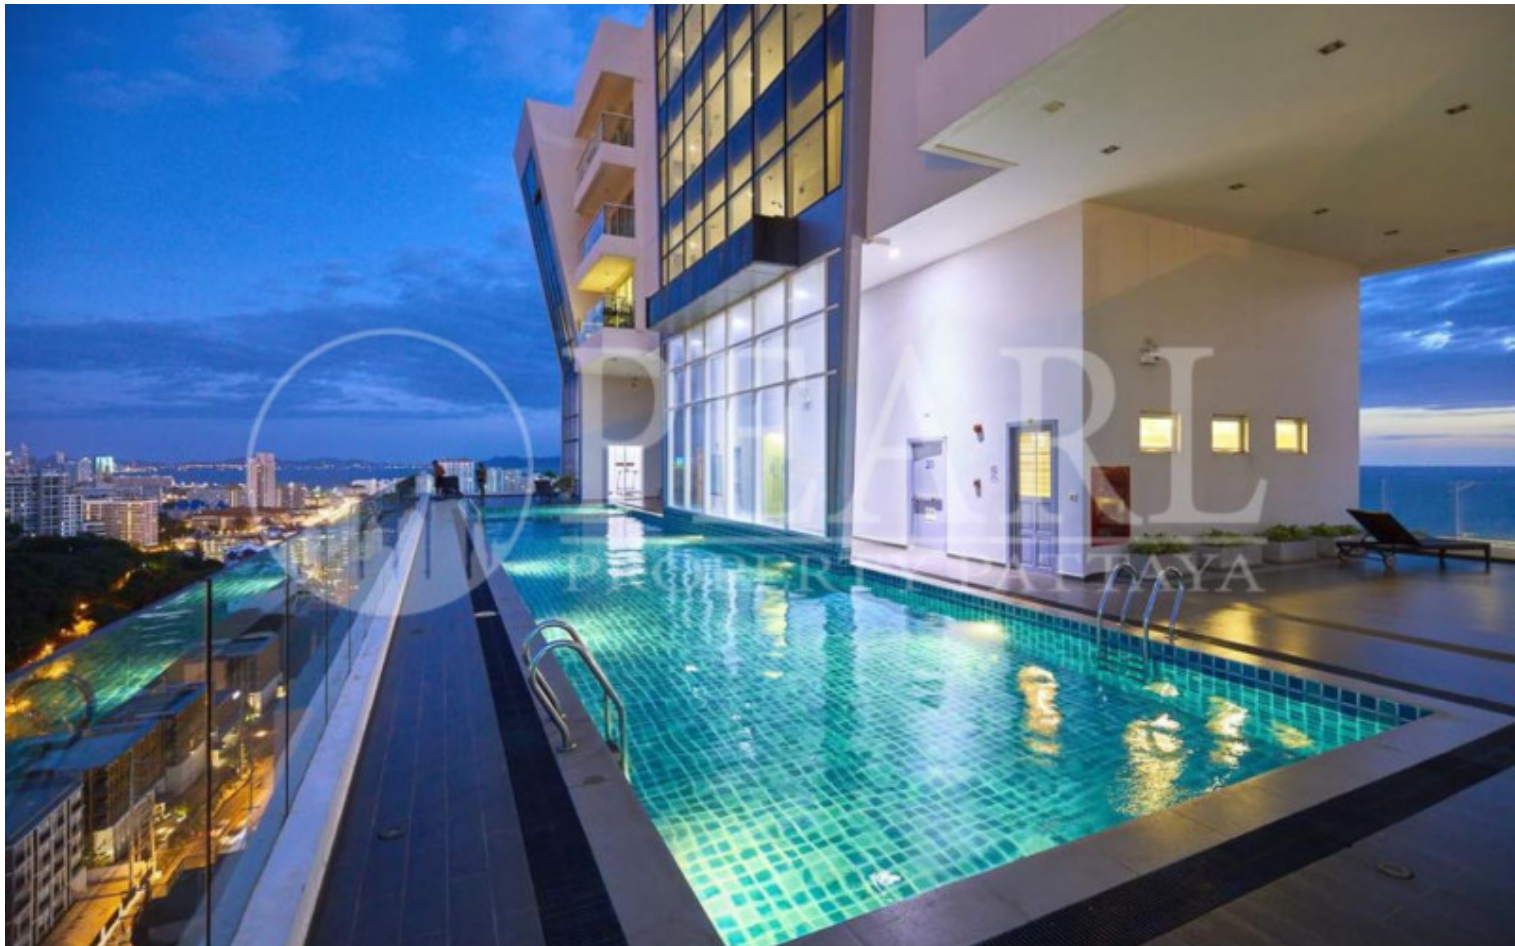

The Vision - 1 Bed 1 Bath (6th Floor)

Pattaya, Pratamnak, Thailand

Reference: 23806

฿2,500,000

1 Bedrooms

1 Bathrooms

Condo

Property Description

This condo located on Pratumnak Hill only 600 meters to Cosy Beach a very exclusive location in Pattaya. Just minutes away from the city and offers stunning views of the cityscape. It features a rooftop panoramic swimming pool and fitness centre on the 20th floor with a spectacular sea view over Pattaya, Jomtien and the beautiful islands off the coast. This beautiful 1 bedroom,1 bathroom situated on the 6th floor, offering 39.07 sq.m of living space, comes fully furnished with a European kitchen, living room and dining area.