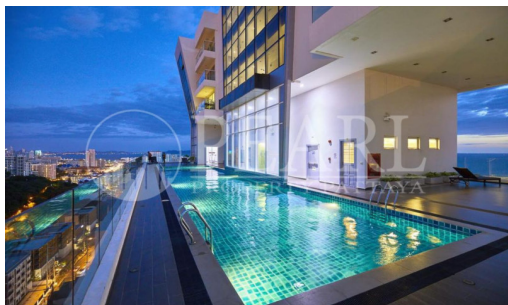

The Vision - 1 Bed 1 Bath (6th Floor)

Pattaya, Pratamnak, Thailand

Reference: 23806

฿2,500,000

1 Bedrooms

1 Bathrooms

Condo

Property Description

This condo located on Pratumnak Hill only 600 meters to Cosy Beach a very exclusive location in Pattaya. Just minutes away from the city and offers stunning views of the cityscape. It features a rooftop panoramic swimming pool and fitness centre on the 20th floor with a spectacular sea view over Pattaya, Jomtien and the beautiful islands off the coast. This beautiful 1 bedroom,1 bathroom situated on the 6th floor, offering 39.07 sq.m of living space, comes fully furnished with a European kitchen, living room and dining area.

Property Features

- Security
- Gym
- Sauna
- Swimming Pool
- Air Conditioning
- Balcony
- Car Park
- Electricity
- Alarm

Location