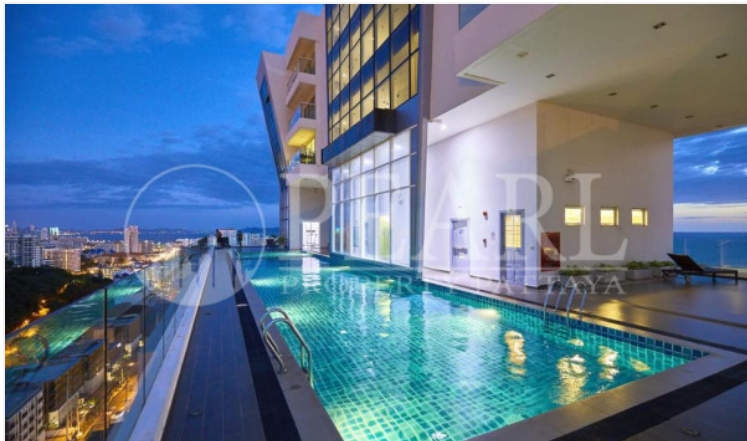

Property Description

This condo located on Pratumnak Hill only 600 meters to Cosy Beach a very exclusive location in Pattaya. Just minutes away from the city and offers stunning views of the cityscape. It features a rooftop panoramic swimming pool and fitness centre on the 20th floor with a spectacular sea view over Pattaya, Jomtien and the beautiful islands off the coast. This beautiful 1 bedroom,1 bathroom situated on the 6th floor, offering 39.07 sq.m of living space, comes fully furnished with a European kitchen, living room and dining area.

Photo Gallery