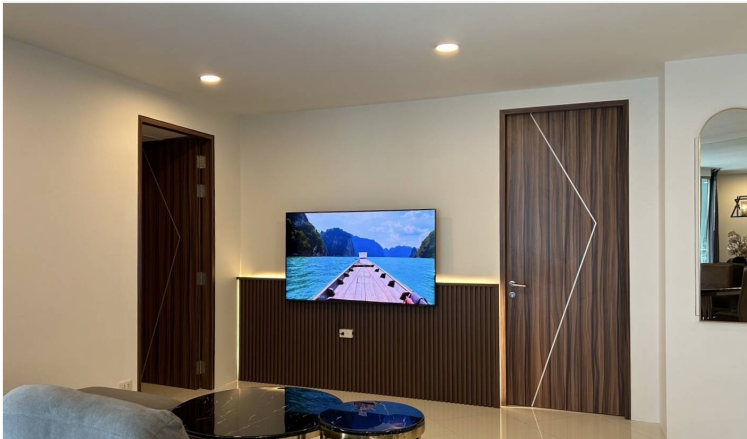

Property Description

The Sanctuary is located at Wongamat Beach next to Sanctuary Of Truth. The condominium comprises of 5 buildings, having 8 floors and including 199 units. This beautiful 2 bedrooms and 2 bathrooms unit with 2 balcony offering 100 Sqm. of living space. It comes fully furnished with European kitchen, a dining area and living area. The Sanctuary Wongamat condominium is a five-star living accommodation in Pattaya with its resort-style facilities such as swimming pool, fitness, sauna and surrounded by an exceptional lush exotic tropical and landscape.

Photo Gallery