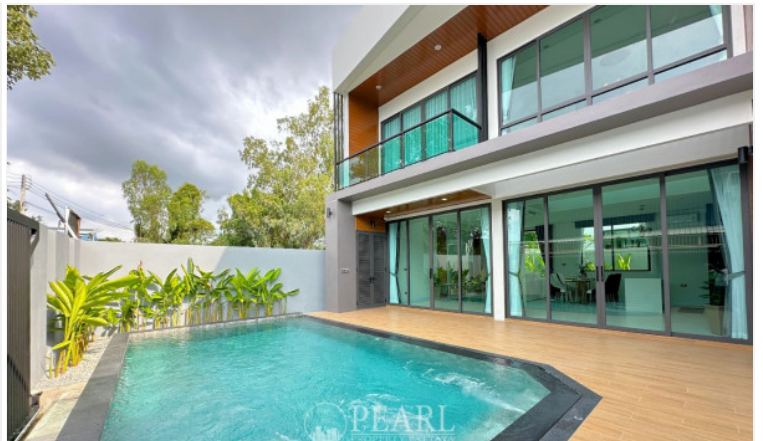

The S concepts - 3 Bed 4 Bath (Type S2)

Pattaya, Nong Prue, Thailand

Reference: 24790

฿12,500,000

3 Bedrooms

4 Bathrooms

Villa

Property Description

This 2-story pool villa, decorated in a modern style in Huay Yai, East Pattaya city, only 15 minutes drive to Pattaya city. This house consists of 3 bedrooms and 4 bathrooms with spacious living area high ceiling, open dining area with pantry, European kitchen, Great outdoor area with a overflow system & salt system swimming pool, outdoor shower, nice garden, EGV charger, Solar Cell usage and 2 cars covered parking space located on community gated area.

Types and Details

Total Unit: 4 plots

Plot size: starting from 74.6 - 125.5 Sq.w.

Living size: 320 and 350 Sq.m.

Photo Gallery

Property Details

- **Property Type:** Villa
- **Location:** Pattaya, Nong Prue, Thailand
- **Internal Area:** 350m²
- **Land Area:** 298m²
- **Price:** **฿12,500,000**
- **Bedrooms:** 3
- **Bathrooms:** 4

Property Features

- Swimming Pool
- Air Conditioning
- Balcony
- Car Park

Location