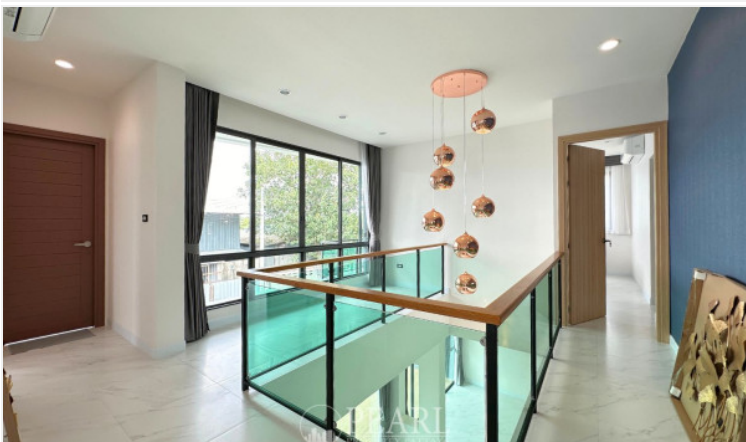

# Property Description

This 2-story pool villa, decorated in a modern style in Huay Yai, East Pattaya city, only 15 minutes drive to Pattaya city. This house consists of 3 bedrooms and 4 bathrooms with spacious living area high ceiling, open dining area with pantry, European kitchen, Great outdoor area with a overflow system & salt system swimming pool, outdoor shower, nice garden, EGV charger, Solar Cell usage and 2 cars covered parking space located on community gated area.

# Photo Gallery