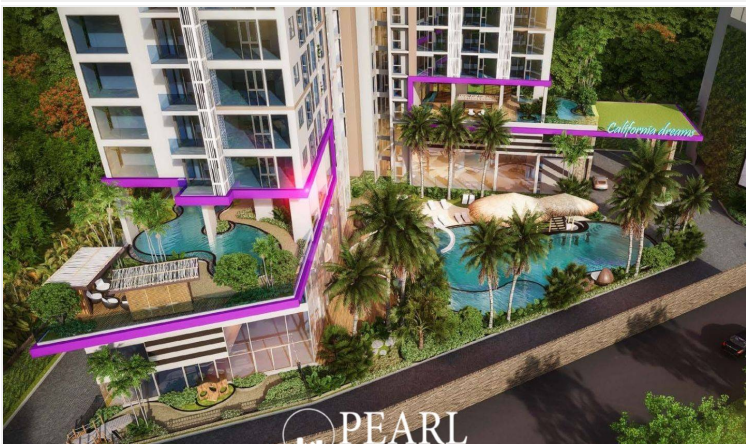

The Riviera Santa Monica Jomtien is an extraordinary luxury development by The Riviera Group, set in the prime location of Jomtien, Pattaya. Rising 34 stories with 446 exclusive residences, this high-rise marvel offers a perfect blend of modern design, sophistication, and unparalleled convenience, all within a tranquil beachside setting. With world-class amenities and a flexible payment plan, Riviera Santa Monica caters to both lifestyle seekers and investors, offering an unmatched living experience.

Key Features of The Riviera Santa Monica Jomtien:

Exclusive Residences: The project features 446 meticulously designed units, ranging from stylish studios to spacious 2-bedroom apartments, each designed to offer maximum comfort and luxury.

Wellness and Leisure: The rooftop features two stunning sky pools, a Jacuzzi, and spacious outdoor gardens, ideal for relaxation and social gatherings. The 4th-floor sanctuary garden offers breathtaking sea views, creating the perfect retreat.

Experience the best of beachside living with The Riviera Santa Monica Jomtien. Book your viewing today and discover a world of elegance and comfort.

Photo Gallery

Property Details

- **Property Type:** Condo
- **Location:** [XXXXXXXX], Jomtien, Thailand
- **Internal Area:** 30m²
- **Land Area:** 30m²
- **Price:** ฿2,190,000
- **Bedrooms:** 1
- **Bathrooms:** 0