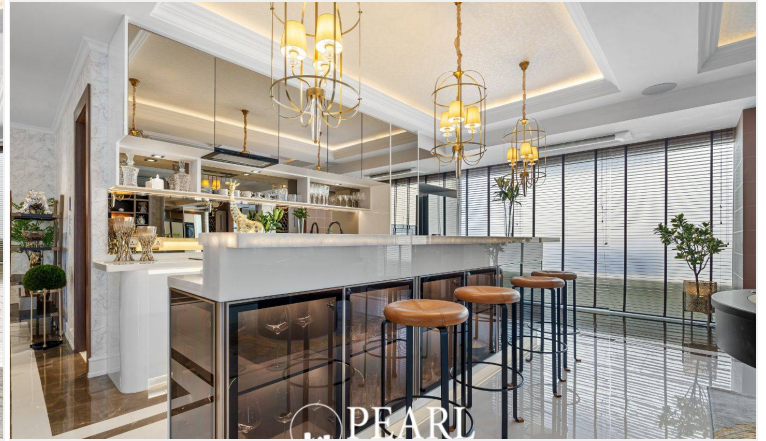

Photo Gallery