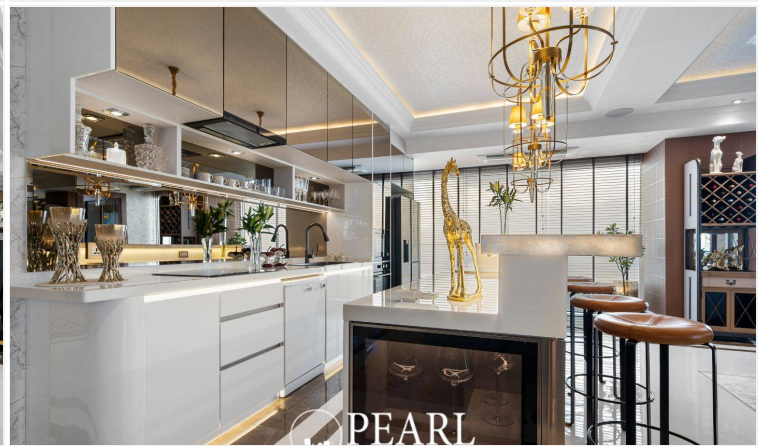

Photo Gallery