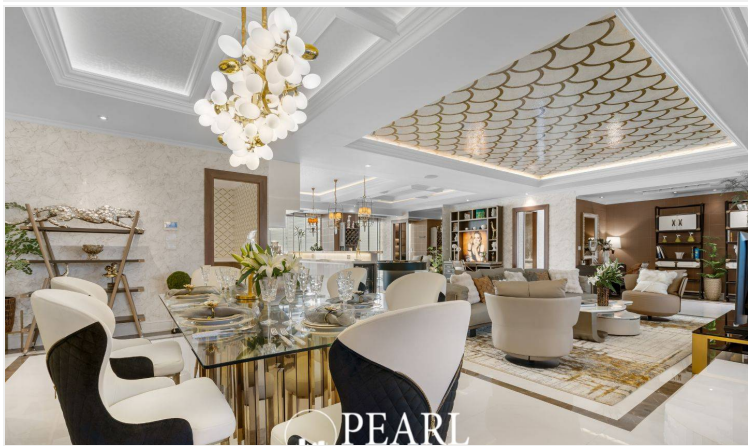

Photo Gallery