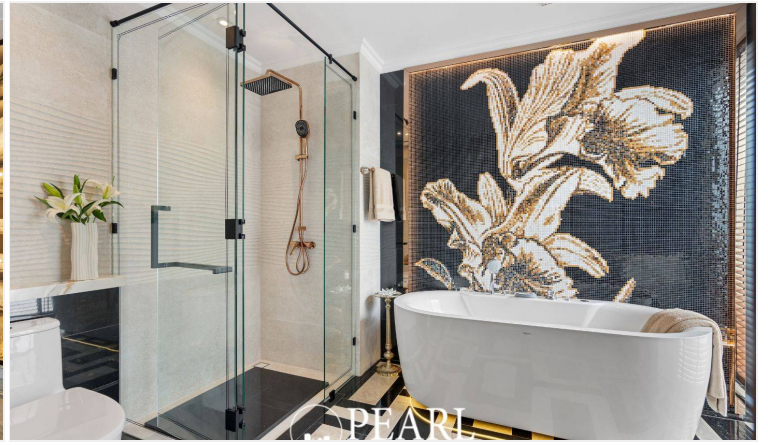

# Property Description

---

**\*\*\* THESE IMAGES ARE FROM THE SHOW UNITS : 276 SQM. LUXURY SKY POOL HOME \*\*\***

Riviera Malibu Pattaya: A Blend of Luxury and Location

Introduction

Experience luxury living at Riviera Malibu Pattaya, an upscale high-rise condominium in the prestigious Pratumnak Hill area, set for completion in December 2026. Developed by the renowned Riviera Group, this project offers a perfect combination of comfort, style, and premium amenities.

The 30-story Riviera Malibu features 279 luxury apartments, including:

1-bedroom units: 31 to 47 sq.m.

2-bedroom units: 63 to 75 sq.m.

3-bedroom apartments: 112 to 114 sq.m.

Penthouse: 276 sq.m. with 4 bedrooms, a maid's room, and a private pool

# Photo Gallery

PEARL

PEARL

PEARL

PEARL

PEARL

PEARL

PEARL