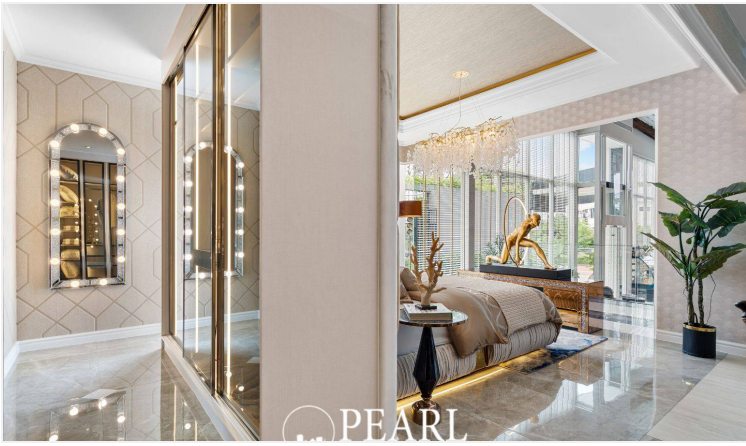

PEARL

PEARL

PEARL

PEARL

PEARL

PEARL

PEARL