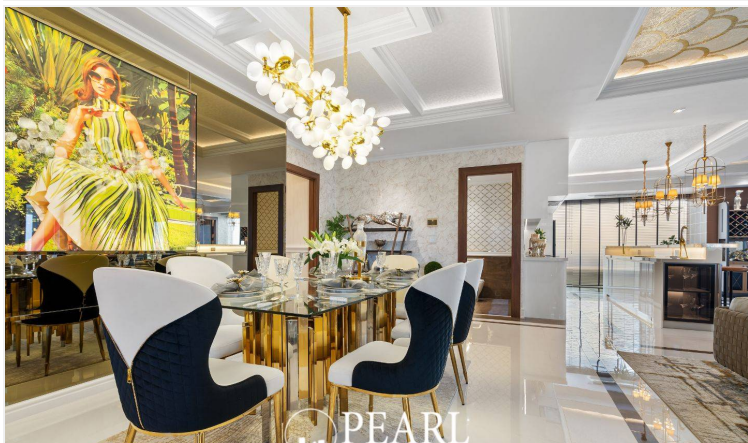

Photo Gallery