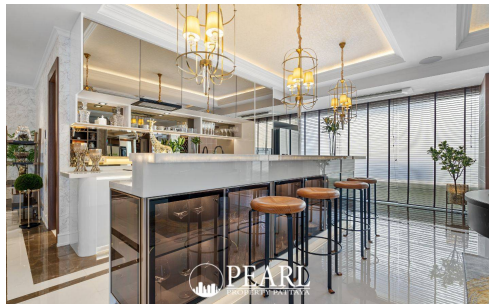

The Riviera Malibu - Type Duplex 2 (Showroom Unit) 4 Bed 4 Bath

pattaya, pratamnak, Thailand

Reference: 2042

฿19,000,000

4 Bedrooms

4 Bathrooms

Condo