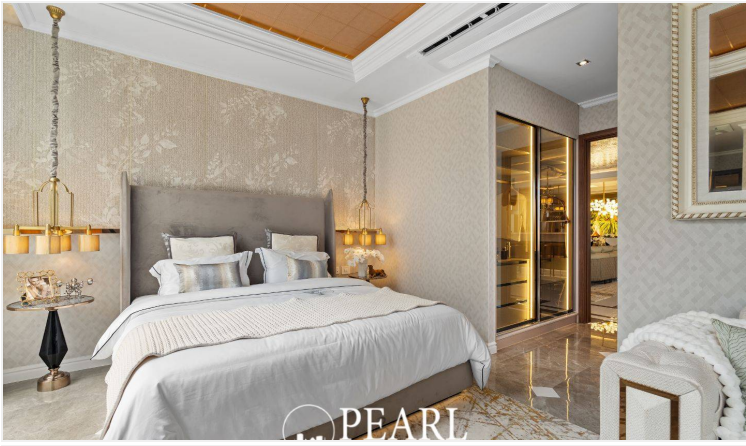

# Property Description

---

**\*\*\* THESE IMAGES ARE FROM THE SHOW UNITS : 276 SQM. LUXURY SKY POOL HOME \*\*\***

Riviera Malibu Pattaya: A Blend of Luxury and Location

Introduction

Experience luxury living at Riviera Malibu Pattaya, an upscale high-rise condominium in the prestigious Pratumnak Hill area, set for completion in December 2026. Developed by the renowned Riviera Group, this project offers a perfect combination of comfort, style, and premium amenities.

The 30-story Riviera Malibu features 279 luxury apartments, including:

1-bedroom units: 31 to 47 sq.m.

2-bedroom units: 63 to 75 sq.m.

3-bedroom apartments: 112 to 114 sq.m.

Penthouse: 276 sq.m. with 4 bedrooms, a maid's room, and a private pool

# Photo Gallery

PEARL

PEARL

PEARL

PEARL

PEARL

PEARL

PEARL