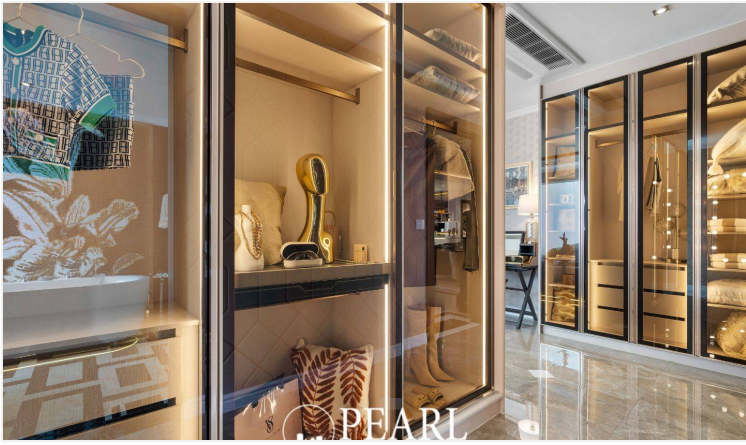

# Property Description

---

**\*\*\* THESE IMAGES ARE FROM THE SHOW UNITS : 276 SQM. LUXURY SKY POOL HOME \*\*\***

Riviera Malibu Pattaya: A Blend of Luxury and Location

Introduction

Experience luxury living at Riviera Malibu Pattaya, an upscale high-rise condominium in the prestigious Pratumnak Hill area, set for completion in December 2026. Developed by the renowned Riviera Group, this project offers a perfect combination of comfort, style, and premium amenities.

The 30-story Riviera Malibu features 279 luxury apartments, including:

1-bedroom units: 31 to 47 sq.m.

2-bedroom units: 63 to 75 sq.m.

3-bedroom apartments: 112 to 114 sq.m.

Penthouse: 276 sq.m. with 4 bedrooms, a maid's room, and a private pool

# Photo Gallery

PEARL

PEARL

PEARL

PEARL

PEARL

PEARL

PEARL