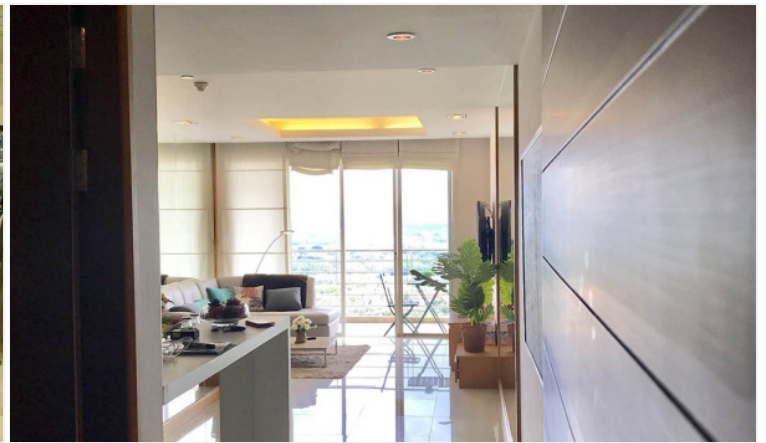

# Property Description

---

The Residences @ Dream is a luxury high-rise beachfront condominium in Na Jomtien. It is luxury living combined with privacy and top-class facilities throughout this super resort with definitely let you enjoy the holiday lifestyle of your dreams. The project consists of 35 stories, and 165 units, ranging from 1-bedroom to 3-bedroom types with a spacious living space. The condo offers key features such as a panoramic sea view overlooking Jomtien beach, luxury facilities, concierge service, a high-security system, and beach access. Other facilities include a landscaped garden, 2 beachfront infinity pools with sun decks, a 100-meter podium top lagoon pool, fitness center, spa, and restaurant.

# Photo Gallery

---