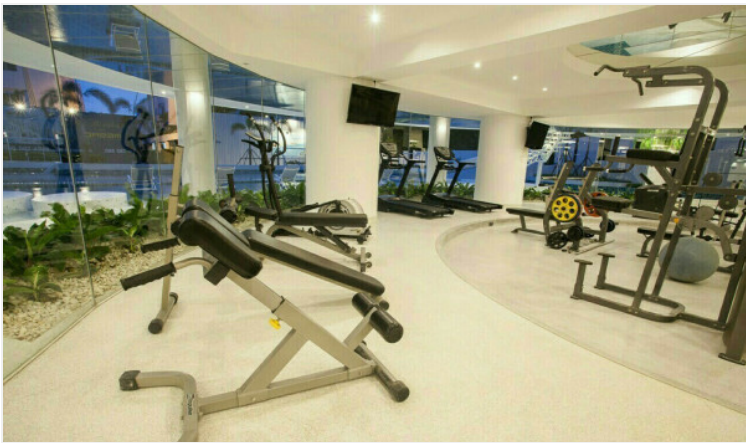

# Property Description

---

The Residences @ Dream is a luxury high-rise beachfront condominium in Na Jomtien. It is luxury living combined with privacy and top-class facilities throughout this super resort with definitely let you enjoy the holiday lifestyle of your dreams. The project consists of 35 stories, and 165 units, ranging from 1-bedroom to 3-bedroom types with a spacious living space. The condo offers key features such as a panoramic sea view overlooking Jomtien beach, luxury facilities, concierge service, a high-security system, and beach access. Other facilities include a landscaped garden, 2 beachfront infinity pools with sun decks, a 100-meter podium top lagoon pool, fitness center, spa, and restaurant.

# Photo Gallery

---