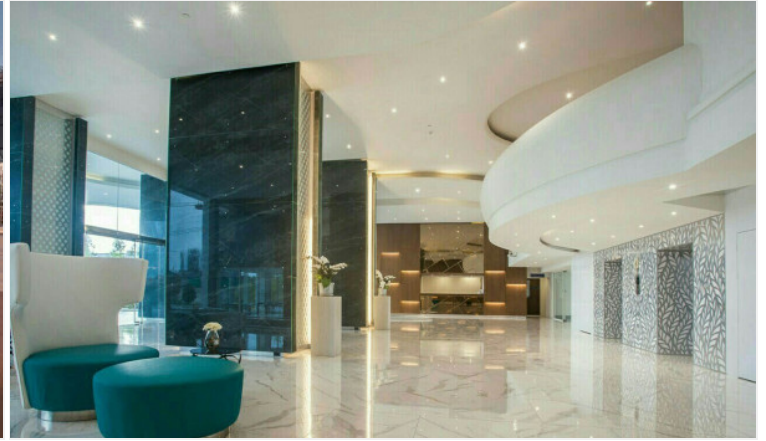

# Property Description

---

The Residences @ Dream is a luxury high-rise beachfront condominium in Na Jomtien. It is luxury living combined with privacy and top-class facilities throughout this super resort with definitely let you enjoy the holiday lifestyle of your dreams. The project consists of 35 stories, and 165 units, ranging from 1-bedroom to 3-bedroom types with a spacious living space. The condo offers key features such as a panoramic sea view overlooking Jomtien beach, luxury facilities, concierge service, a high-security system, and beach access. Other facilities include a landscaped garden, 2 beachfront infinity pools with sun decks, a 100-meter podium top lagoon pool, fitness center, spa, and restaurant.

# Photo Gallery

---