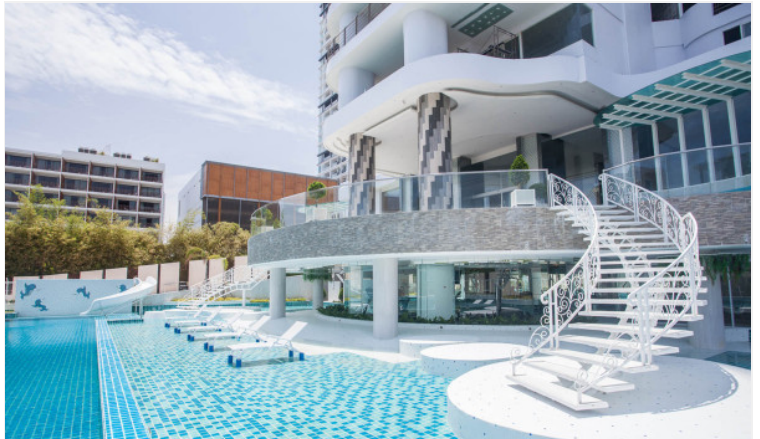

Property Description

The Residences @ Dream is a luxury high-rise beachfront condominium in Na Jomtien. It is luxury living combined with privacy and top-class facilities throughout this super resort with definitely let you enjoy the holiday lifestyle of your dreams. The project consists of 35 stories, and 165 units, ranging from 1-bedroom to 3-bedroom types with a spacious living space. The condo offers key features such as a panoramic sea view overlooking Jomtien beach, luxury facilities, concierge service, a high-security system, and beach access. Other facilities include a landscaped garden, 2 beachfront infinity pools with sun decks, a 100-meter podium top lagoon pool, fitness center, spa, and restaurant.

Photo Gallery