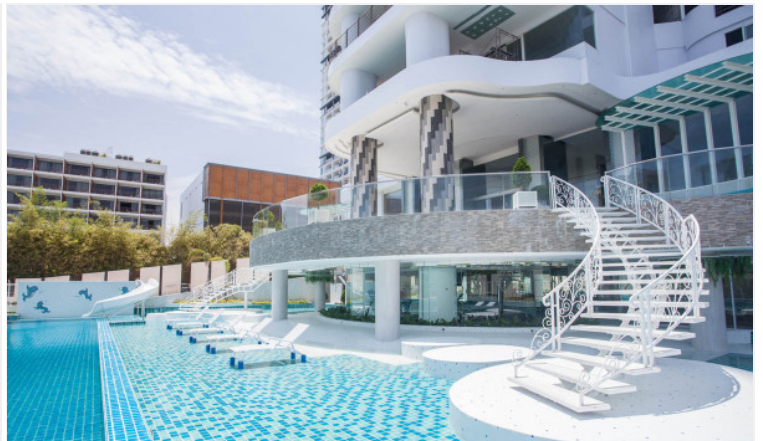

Property Description

The Residences @ Dream is a luxury high-rise beachfront condominium in Na Jomtien. It is luxury living combined with privacy and top-class facilities throughout this super resort with definitely let you enjoy the holiday lifestyle of your dreams. The project consists of 35 stories, and 165 units, ranging from 1-bedroom to 3-bedroom types with a spacious living space. The condo offers key features such as a panoramic sea view overlooking Jomtien beach, luxury facilities, concierge service, a high-security system, and beach access. Other facilities include a landscaped garden, 2 beachfront infinity pools with sun decks, a 100-meter podium top lagoon pool, fitness center, spa, and restaurant.

Photo Gallery