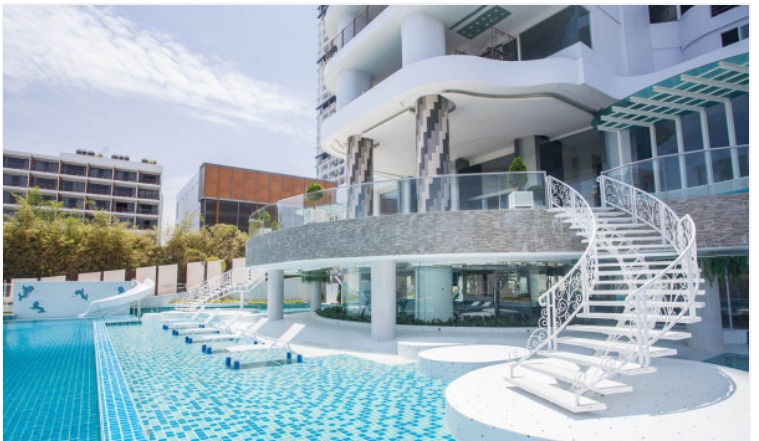

Property Description

The Residences @ Dream is a luxury high-rise beachfront condominium in Na Jomtien. It is luxury living combined with privacy and top-class facilities throughout this super resort with definitely let you enjoy the holiday lifestyle of your dreams. The project consists of 35 stories, and 165 units, ranging from 1-bedroom to 3-bedroom types with a spacious living space. The condo offers key features such as a panoramic sea view overlooking Jomtien beach, luxury facilities, concierge service, a high-security system, and beach access. Other facilities include a landscaped garden, 2 beachfront infinity pools with sun decks, a 100-meter podium top lagoon pool, fitness center, spa, and restaurant.

Photo Gallery