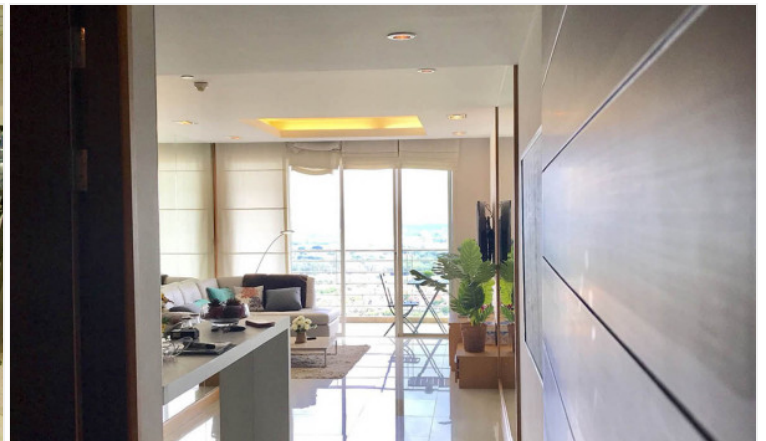

# Property Description

---

The Residences @ Dream is a luxury high-rise beachfront condominium in Na Jomtien. It is luxury living combined with privacy and top-class facilities throughout this super resort with definitely let you enjoy the holiday lifestyle of your dreams. The project consists of 35 stories, and 165 units, ranging from 1-bedroom to 3-bedroom types with a spacious living space. The condo offers key features such as a panoramic sea view overlooking Jomtien beach, luxury facilities, concierge service, a high-security system, and beach access. Other facilities include a landscaped garden, 2 beachfront infinity pools with sun decks, a 100-meter podium top lagoon pool, fitness center, spa, and restaurant.

# Photo Gallery

---