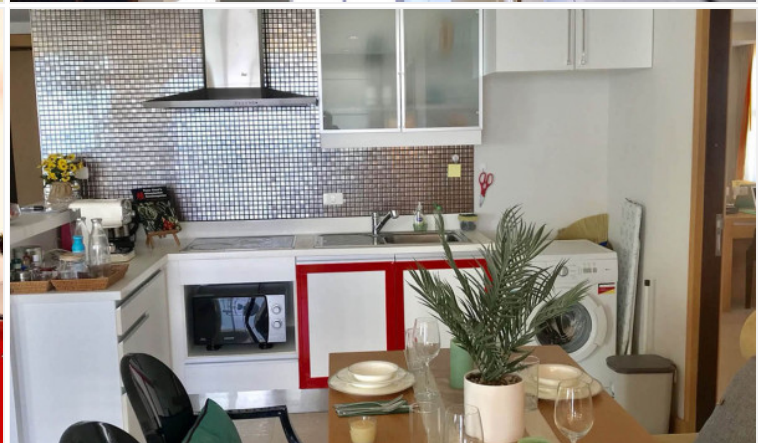

# Property Description

---

The Residences @ Dream is a luxury high-rise beachfront condominium in Na Jomtien. It is luxury living combined with privacy and top-class facilities throughout this super resort with definitely let you enjoy the holiday lifestyle of your dreams. The project consists of 35 stories, and 165 units, ranging from 1-bedroom to 3-bedroom types with a spacious living space. The condo offers key features such as a panoramic sea view overlooking Jomtien beach, luxury facilities, concierge service, a high-security system, and beach access. Other facilities include a landscaped garden, 2 beachfront infinity pools with sun decks, a 100-meter podium top lagoon pool, fitness center, spa, and restaurant.

# Photo Gallery

---