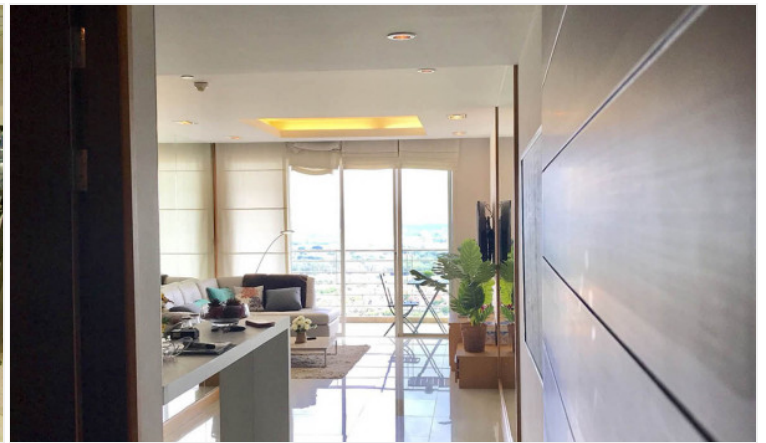

The Residences @ Dream - Studio Sea View

Pattaya, Na Jomtien, Thailand
Reference: 8795

฿4,878,000

1 Bedrooms

1 Bathrooms

Condo

Property Description

The Residences @ Dream is a luxury high-rise beachfront condominium in Na Jomtien. It is luxury living combined with privacy and top-class facilities throughout this super resort with definitely let you enjoy the holiday lifestyle of your dreams. The project consists of 35 stories, and 165 units, ranging from 1-bedroom to 3-bedroom types with a spacious living space. The condo offers key features such as a panoramic sea view overlooking Jomtien beach, luxury facilities, concierge service, a high-security system, and beach access. Other facilities include a landscaped garden, 2 beachfront infinity pools with sun decks, a 100-meter podium top lagoon pool, fitness center, spa, and restaurant.

Photo Gallery

Property Details

- **Property Type:** Condo
- **Location:** Pattaya, Na Jomtien, Thailand
- **Internal Area:** 45.84m²
- **Land Area:** 16000m²
- **Price:** ฿4,878,000
- **Bedrooms:** 1
- **Bathrooms:** 1