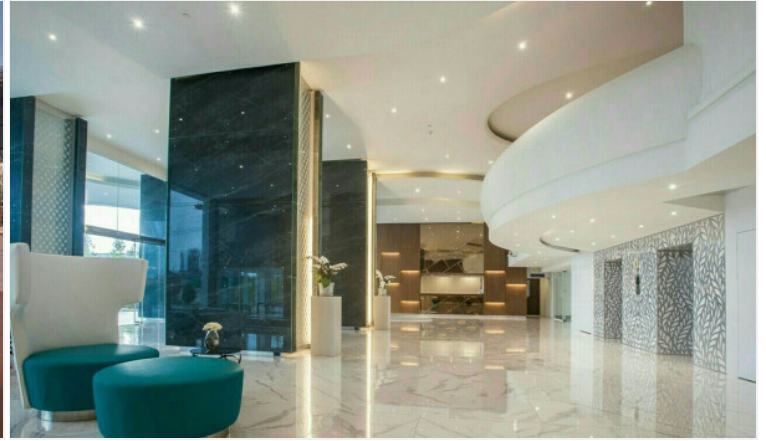

The Residences @ Dream - Studio Sea View

Pattaya, Na Jomtien, Thailand
Reference: 8795

฿4,878,000

1 Bedrooms

1 Bathrooms

Condo

Property Description

The Residences @ Dream is a luxury high-rise beachfront condominium in Na Jomtien. It is luxury living combined with privacy and top-class facilities throughout this super resort with definitely let you enjoy the holiday lifestyle of your dreams. The project consists of 35 stories, and 165 units, ranging from 1-bedroom to 3-bedroom types with a spacious living space. The condo offers key features such as a panoramic sea view overlooking Jomtien beach, luxury facilities, concierge service, a high-security system, and beach access. Other facilities include a landscaped garden, 2 beachfront infinity pools with sun decks, a 100-meter podium top lagoon pool, fitness center, spa, and restaurant.

Photo Gallery

Property Details

- **Property Type:** Condo
- **Location:** Pattaya, Na Jomtien, Thailand
- **Internal Area:** 45.84m²
- **Land Area:** 16000m²
- **Price:** ฿4,878,000
- **Bedrooms:** 1
- **Bathrooms:** 1