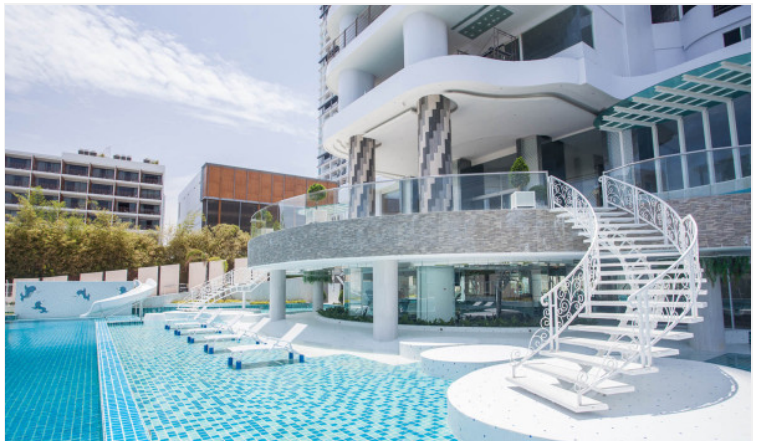

Property Description

The Residences @ Dream is a luxury high-rise beachfront condominium in Na Jomtien. It is luxury living combined with privacy and top-class facilities throughout this super resort with definitely let you enjoy the holiday lifestyle of your dreams. The project consists of 35 stories, and 165 units, ranging from 1-bedroom to 3-bedroom types with a spacious living space. The condo offers key features such as a panoramic sea view overlooking Jomtien beach, luxury facilities, concierge service, a high-security system, and beach access. Other facilities include a landscaped garden, 2 beachfront infinity pools with sun decks, a 100-meter podium top lagoon pool, fitness center, spa, and restaurant.

Photo Gallery