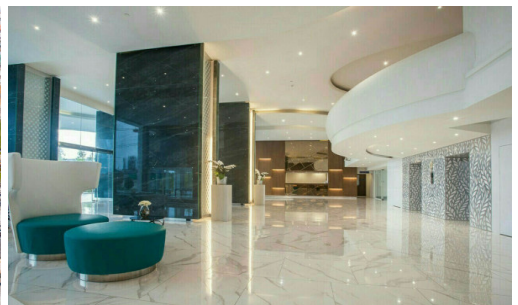

The Residences @ Dream - 4 Bed 4 Bath Sea View

Pattaya, Na Jomtien, Thailand

Reference: 8839

฿35,428,000

4 Bedrooms

4 Bathrooms

Condo

Property Description

The Residences @ Dream is a luxury high-rise beachfront condominium in Na Jomtien. It is luxury living combined with privacy and top-class facilities throughout this super resort with definitely let you enjoy the holiday lifestyle of your dreams. The project consists of 35 stories, and 165 units, ranging from 1-bedroom to 3-bedroom types with a spacious living space. The condo offers key features such as a panoramic sea view overlooking Jomtien beach, luxury facilities, concierge service, a high-security system, and beach access. Other facilities include a landscaped garden, 2 beachfront infinity pools with sun decks, a 100-meter podium top lagoon pool, fitness center, spa, and restaurant.

Photo Gallery

Property Details

- **Property Type:** Condo
- **Location:** Pattaya, Na Jomtien, Thailand
- **Internal Area:** 268m²
- **Land Area:** 16000m²
- **Price:** **฿35,428,000**
- **Bedrooms:** 4
- **Bathrooms:** 4