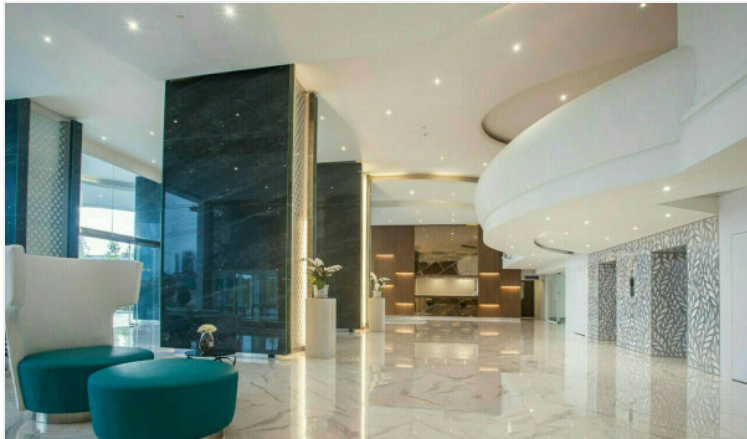

Property Description

The Residences @ Dream is a luxury high-rise beachfront condominium in Na Jomtien. It is luxury living combined with privacy and top-class facilities throughout this super resort with definitely let you enjoy the holiday lifestyle of your dreams. The project consists of 35 stories, and 165 units, ranging from 1-bedroom to 3-bedroom types with a spacious living space. The condo offers key features such as a panoramic sea view overlooking Jomtien beach, luxury facilities, concierge service, a high-security system, and beach access. Other facilities include a landscaped garden, 2 beachfront infinity pools with sun decks, a 100-meter podium top lagoon pool, fitness center, spa, and restaurant.

Photo Gallery