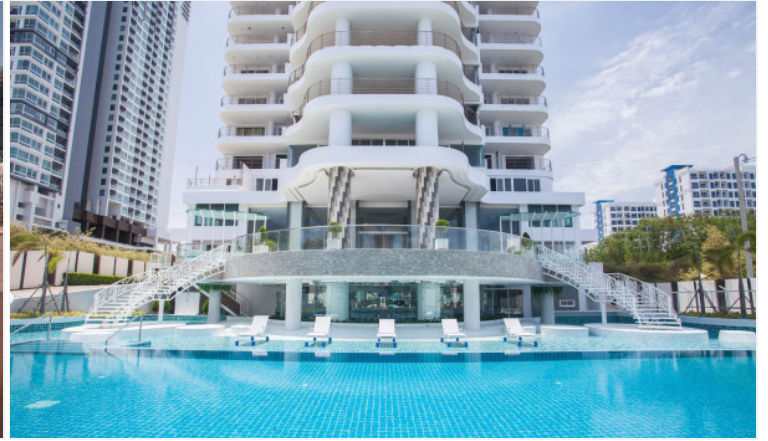

# The Residences @ Dream - 4 Bed 4 Bath Sea View

Pattaya, Na Jomtien, Thailand

Reference: 8839

# Property Description

---

The Residences @ Dream is a luxury high-rise beachfront condominium in Na Jomtien. It is luxury living combined with privacy and top-class facilities throughout this super resort with definitely let you enjoy the holiday lifestyle of your dreams. The project consists of 35 stories, and 165 units, ranging from 1-bedroom to 3-bedroom types with a spacious living space. The condo offers key features such as a panoramic sea view overlooking Jomtien beach, luxury facilities, concierge service, a high-security system, and beach access. Other facilities include a landscaped garden, 2 beachfront infinity pools with sun decks, a 100-meter podium top lagoon pool, fitness center, spa, and restaurant.

# Photo Gallery

---