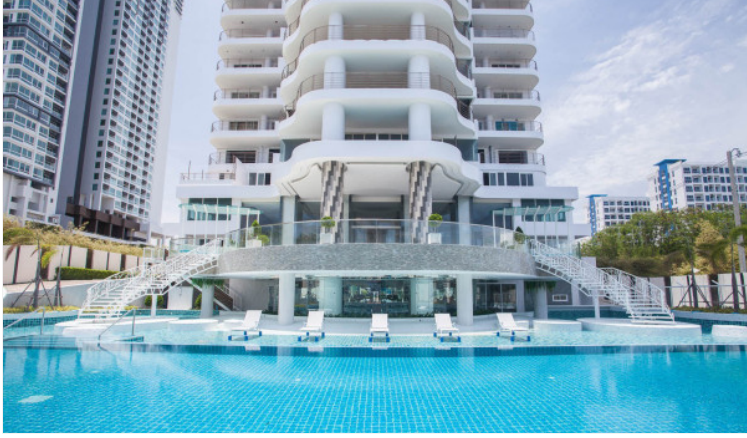

Photo Gallery