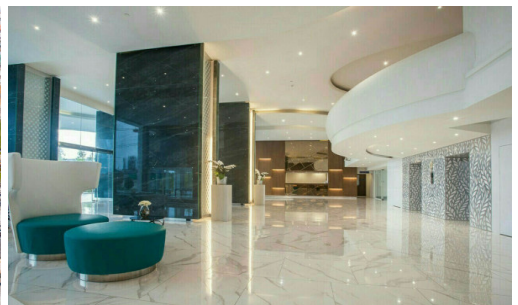

4 Bed Condo

Pattaya, Na Jomtien, Thailand

Reference: 8839

฿35,428,000

4 Bedrooms

4 Bathrooms

Condo