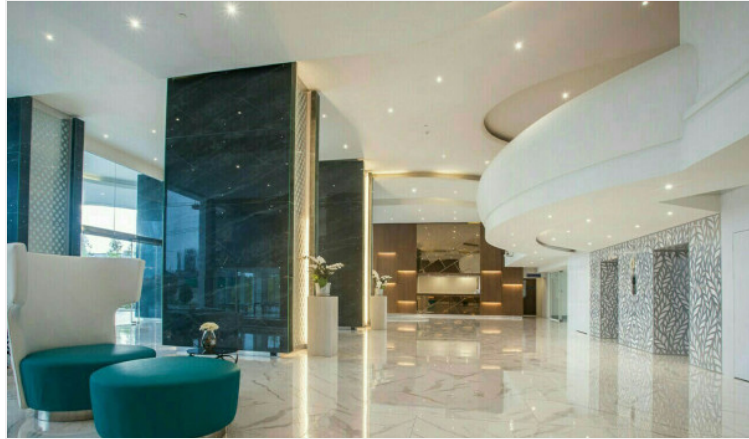

Photo Gallery