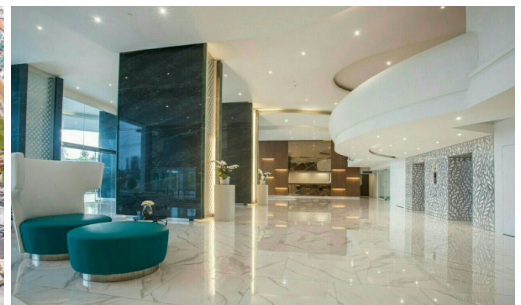

The Residences @ Dream - 4 Bed 4 Bath Sea View

Pattaya, Na Jomtien, Thailand

Reference: 8839

฿35,428,000

4 Bedrooms

4 Bathrooms

Condo