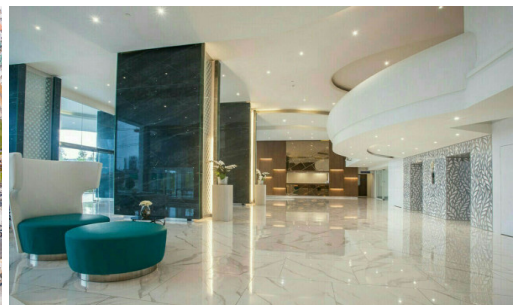

The Residences @ Dream - 4 Bed 4 Bath Sea View

Pattaya, Na Jomtien, Thailand

Reference: 8839

฿35,428,000

4 Bedrooms

4 Bathrooms

Condo