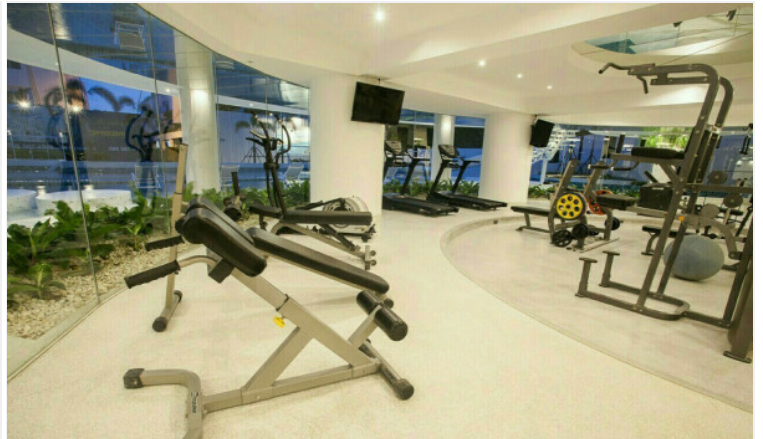

Property Description

The Residences @ Dream is a luxury high-rise beachfront condominium in Na Jomtien. It is luxury living combined with privacy and top-class facilities throughout this super resort with definitely let you enjoy the holiday lifestyle of your dreams. The project consists of 35 stories, and 165 units, ranging from 1-bedroom to 3-bedroom types with a spacious living space. The condo offers key features such as a panoramic sea view overlooking Jomtien beach, luxury facilities, concierge service, a high-security system, and beach access. Other facilities include a landscaped garden, 2 beachfront infinity pools with sun decks, a 100-meter podium top lagoon pool, fitness center, spa, and restaurant.

Photo Gallery