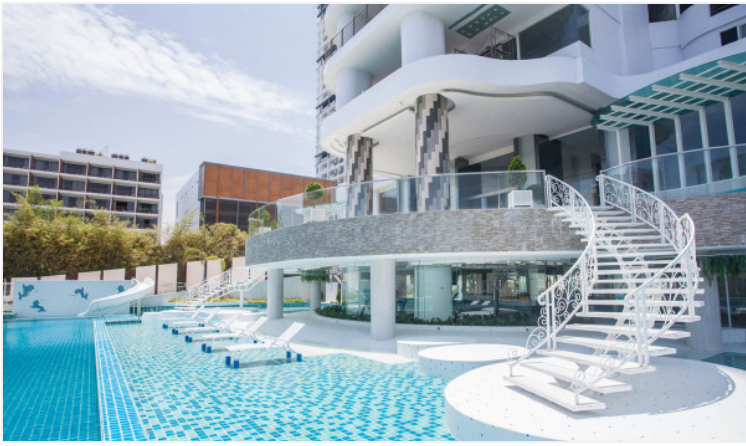

The Residences @ Dream - 2 Bed 2 Bath Sea View Type C

Pattaya, Na Jomtien, Thailand

Reference: 8810

฿14,034,000

2 Bedrooms

2 Bathrooms

Condo

Property Description

The Residences @ Dream is a luxury high-rise beachfront condominium in Na Jomtien. It is luxury living combined with privacy and top-class facilities throughout this super resort with definitely let you enjoy the holiday lifestyle of your dreams. The project consists of 35 stories, and 165 units, ranging from 1-bedroom to 3-bedroom types with a spacious living space. The condo offers key features such as a panoramic sea view overlooking Jomtien beach, luxury facilities, concierge service, a high-security system, and beach access. Other facilities include a landscaped garden, 2 beachfront infinity pools with sun decks, a 100-meter podium top lagoon pool, fitness center, spa, and restaurant.

Property Features

- Security
- Gym
- Swimming Pool

Location