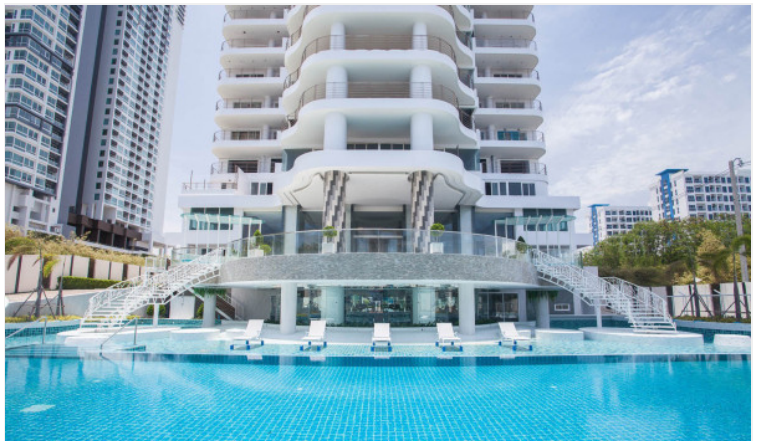

Property Description

The Residences @ Dream is a luxury high-rise beachfront condominium in Na Jomtien. It is luxury living combined with privacy and top-class facilities throughout this super resort with definitely let you enjoy the holiday lifestyle of your dreams. The project consists of 35 stories, and 165 units, ranging from 1-bedroom to 3-bedroom types with a spacious living space. The condo offers key features such as a panoramic sea view overlooking Jomtien beach, luxury facilities, concierge service, a high-security system, and beach access. Other facilities include a landscaped garden, 2 beachfront infinity pools with sun decks, a 100-meter podium top lagoon pool, fitness center, spa, and restaurant.

Photo Gallery