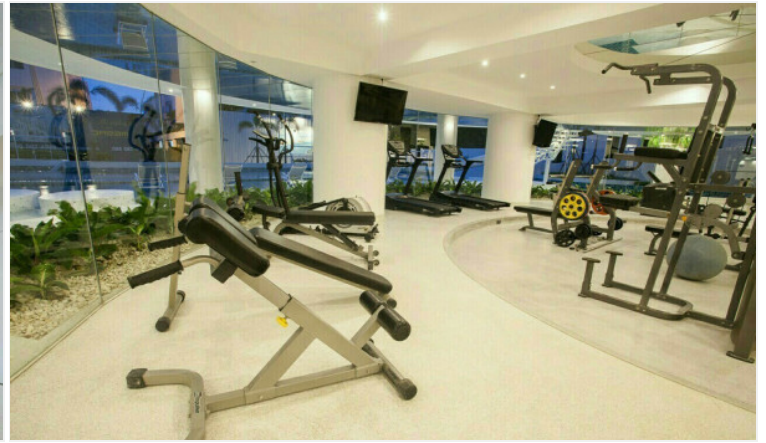

# Property Description

---

The Residences @ Dream is a luxury high-rise beachfront condominium in Na Jomtien. It is luxury living combined with privacy and top-class facilities throughout this super resort with definitely let you enjoy the holiday lifestyle of your dreams. The project consists of 35 stories, and 165 units, ranging from 1-bedroom to 3-bedroom types with a spacious living space. The condo offers key features such as a panoramic sea view overlooking Jomtien beach, luxury facilities, concierge service, a high-security system, and beach access. Other facilities include a landscaped garden, 2 beachfront infinity pools with sun decks, a 100-meter podium top lagoon pool, fitness center, spa, and restaurant.

# Photo Gallery

---