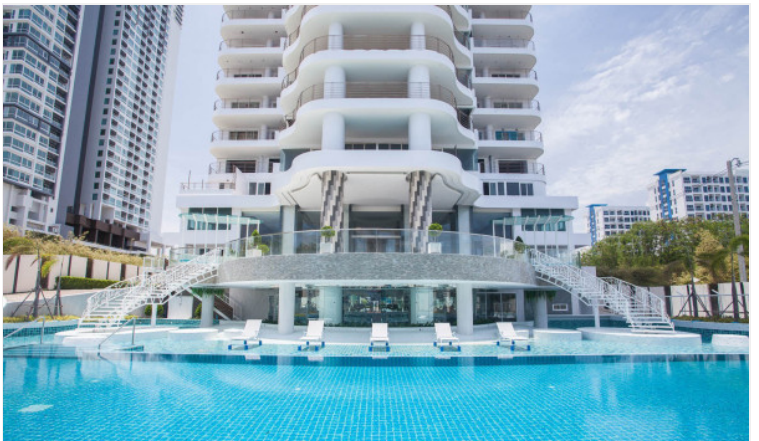

Property Description

The Residences @ Dream is a luxury high-rise beachfront condominium in Na Jomtien. It is luxury living combined with privacy and top-class facilities throughout this super resort with definitely let you enjoy the holiday lifestyle of your dreams. The project consists of 35 stories, and 165 units, ranging from 1-bedroom to 3-bedroom types with a spacious living space. The condo offers key features such as a panoramic sea view overlooking Jomtien beach, luxury facilities, concierge service, a high-security system, and beach access. Other facilities include a landscaped garden, 2 beachfront infinity pools with sun decks, a 100-meter podium top lagoon pool, fitness center, spa, and restaurant.

Photo Gallery