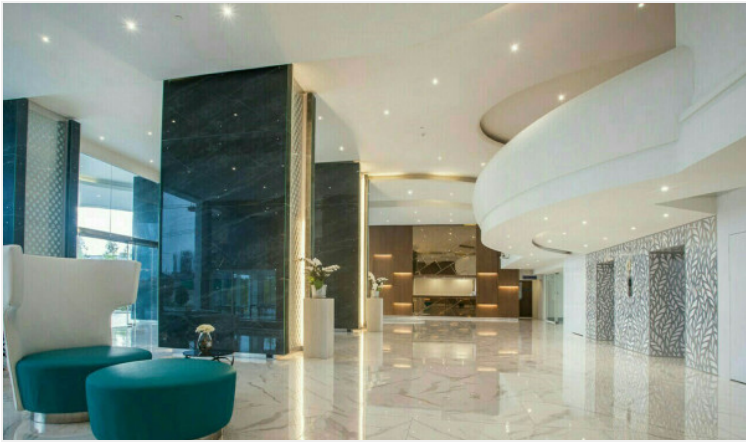

# Property Description

---

The Residences @ Dream is a luxury high-rise beachfront condominium in Na Jomtien. It is luxury living combined with privacy and top-class facilities throughout this super resort with definitely let you enjoy the holiday lifestyle of your dreams. The project consists of 35 stories, and 165 units, ranging from 1-bedroom to 3-bedroom types with a spacious living space. The condo offers key features such as a panoramic sea view overlooking Jomtien beach, luxury facilities, concierge service, a high-security system, and beach access. Other facilities include a landscaped garden, 2 beachfront infinity pools with sun decks, a 100-meter podium top lagoon pool, fitness center, spa, and restaurant.

# Photo Gallery

---