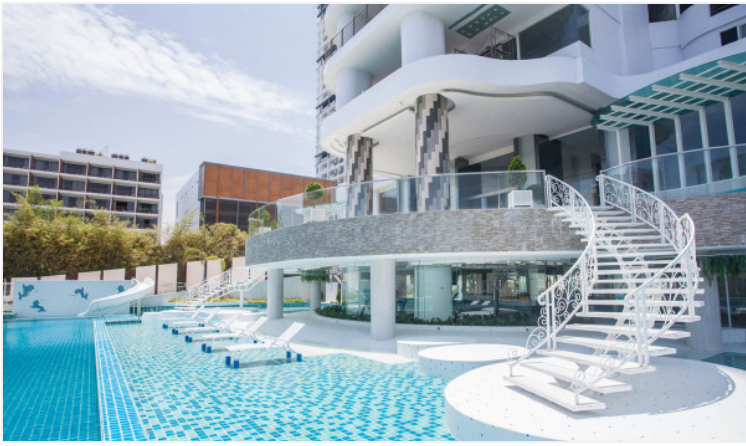

# Property Description

---

The Residences @ Dream is a luxury high-rise beachfront condominium in Na Jomtien. It is luxury living combined with privacy and top-class facilities throughout this super resort with definitely let you enjoy the holiday lifestyle of your dreams. The project consists of 35 stories, and 165 units, ranging from 1-bedroom to 3-bedroom types with a spacious living space. The condo offers key features such as a panoramic sea view overlooking Jomtien beach, luxury facilities, concierge service, a high-security system, and beach access. Other facilities include a landscaped garden, 2 beachfront infinity pools with sun decks, a 100-meter podium top lagoon pool, fitness center, spa, and restaurant.