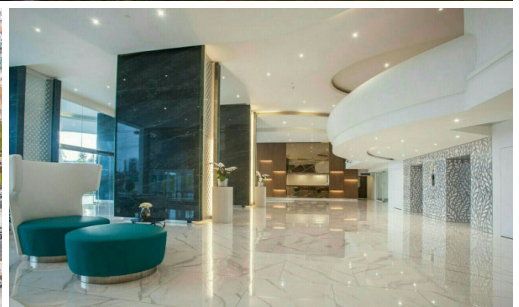

The Residences @ Dream - 2 Bed 2 Bath Sea View

Pattaya, Na Jomtien, Thailand

Reference: 8812

฿19,594,000

2 Bedrooms

2 Bathrooms

Condo

Property Description

The Residences @ Dream is a luxury high-rise beachfront condominium in Na Jomtien. It is luxury living combined with privacy and top-class facilities throughout this super resort with definitely let you enjoy the holiday lifestyle of your dreams. The project consists of 35 stories, and 165 units, ranging from 1-bedroom to 3-bedroom types with a spacious living space. The condo offers key features such as a panoramic sea view overlooking Jomtien beach, luxury facilities, concierge service, a high-security system, and beach access. Other facilities include a landscaped garden, 2 beachfront infinity pools with sun decks, a 100-meter podium top lagoon pool, fitness center, spa, and restaurant.

Photo Gallery

Property Details

- **Property Type:** Condo
- **Location:** Pattaya, Na Jomtien, Thailand
- **Internal Area:** 148m²
- **Land Area:** 16000m²
- **Price:** **฿19,594,000**
- **Bedrooms:** 2
- **Bathrooms:** 2