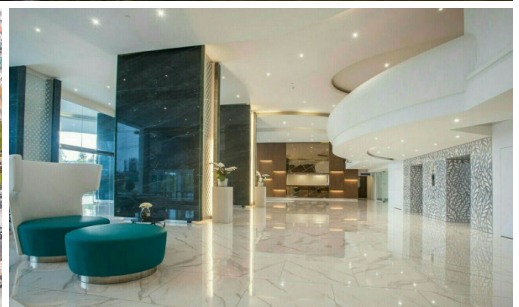

The Residences @ Dream - 2 Bed 2 Bath Sea View

Pattaya, Na Jomtien, Thailand

Reference: 8812

฿19,594,000

2 Bedrooms

2 Bathrooms

Condo