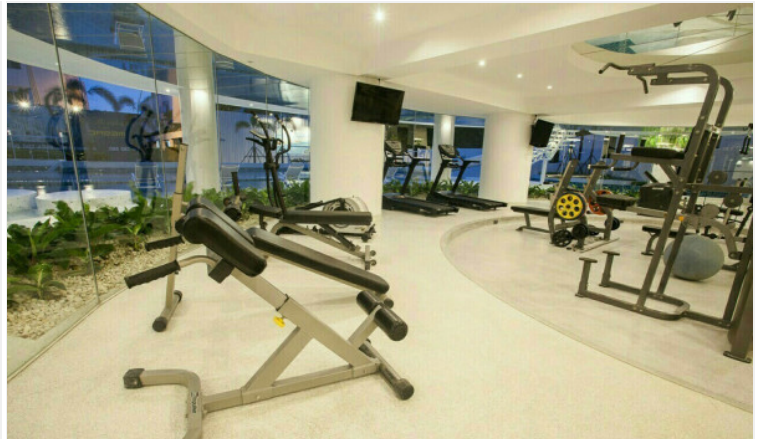

Property Description

The Residences @ Dream is a luxury high-rise beachfront condominium in Na Jomtien. It is luxury living combined with privacy and top-class facilities throughout this super resort with definitely let you enjoy the holiday lifestyle of your dreams. The project consists of 35 stories, and 165 units, ranging from 1-bedroom to 3-bedroom types with a spacious living space. The condo offers key features such as a panoramic sea view overlooking Jomtien beach, luxury facilities, concierge service, a high-security system, and beach access. Other facilities include a landscaped garden, 2 beachfront infinity pools with sun decks, a 100-meter podium top lagoon pool, fitness center, spa, and restaurant.

Photo Gallery