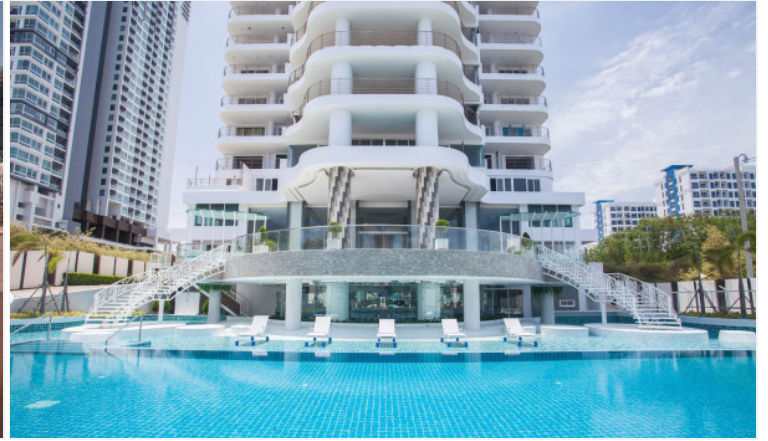

# Property Description

---

The Residences @ Dream is a luxury high-rise beachfront condominium in Na Jomtien. It is luxury living combined with privacy and top-class facilities throughout this super resort with definitely let you enjoy the holiday lifestyle of your dreams. The project consists of 35 stories, and 165 units, ranging from 1-bedroom to 3-bedroom types with a spacious living space. The condo offers key features such as a panoramic sea view overlooking Jomtien beach, luxury facilities, concierge service, a high-security system, and beach access. Other facilities include a landscaped garden, 2 beachfront infinity pools with sun decks, a 100-meter podium top lagoon pool, fitness center, spa, and restaurant.

# Photo Gallery

---