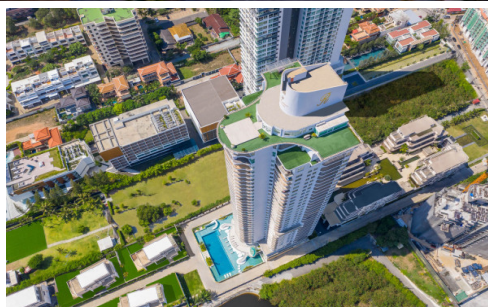

The Residences @ Dream - 1 Bed 1 Bath Sea View

Pattaya, Na Jomtien, Thailand

Reference: 8796

฿5,599,000

1 Bedrooms

1 Bathrooms

Condo

Property Description

The Residences @ Dream is a luxury high-rise beachfront condominium in Na Jomtien. It is luxury living combined with privacy and top-class facilities throughout this super resort with definitely let you enjoy the holiday lifestyle of your dreams. The project consists of 35 stories, and 165 units, ranging from 1-bedroom to 3-bedroom types with a spacious living space. The condo offers key features such as a panoramic sea view overlooking Jomtien beach, luxury facilities, concierge service, a high-security system, and beach access. Other facilities include a landscaped garden, 2 beachfront infinity pools with sun decks, a 100-meter podium top lagoon pool, fitness center, spa, and restaurant.

Photo Gallery

Property Details

- **Property Type:** Condo
- **Location:** Pattaya, Na Jomtien, Thailand
- **Internal Area:** 52.61m²
- **Land Area:** 16000m²
- **Price:** **฿5,599,000**
- **Bedrooms:** 1
- **Bathrooms:** 1