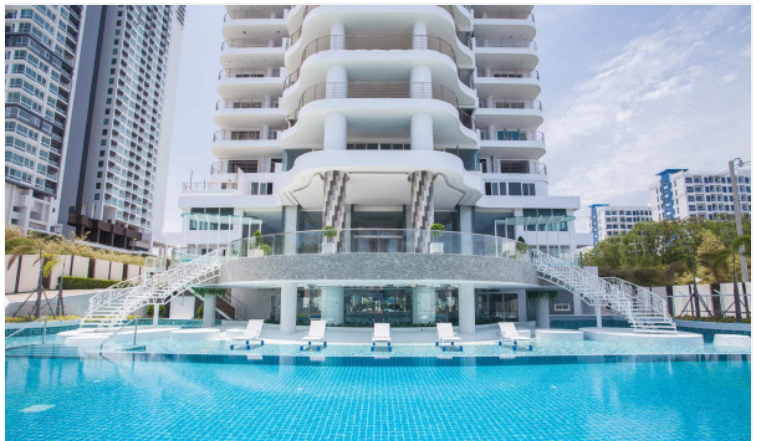

Property Description

The Residences @ Dream is a luxury high-rise beachfront condominium in Na Jomtien. It is luxury living combined with privacy and top-class facilities throughout this super resort with definitely let you enjoy the holiday lifestyle of your dreams. The project consists of 35 stories, and 165 units, ranging from 1-bedroom to 3-bedroom types with a spacious living space. The condo offers key features such as a panoramic sea view overlooking Jomtien beach, luxury facilities, concierge service, a high-security system, and beach access. Other facilities include a landscaped garden, 2 beachfront infinity pools with sun decks, a 100-meter podium top lagoon pool, fitness center, spa, and restaurant.

Photo Gallery