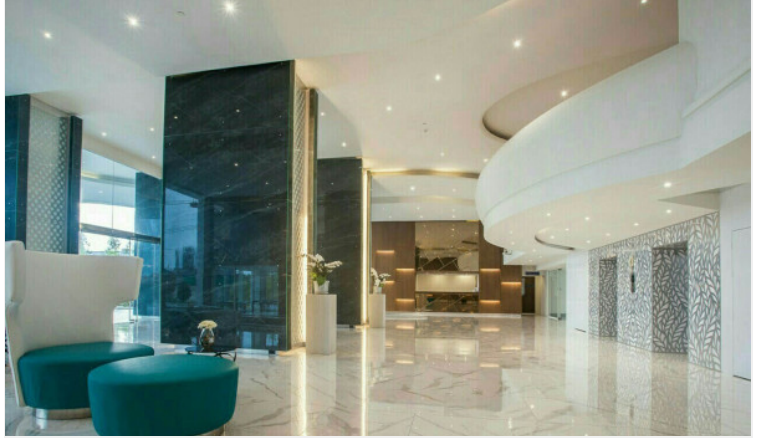

# Property Description

---

The Residences @ Dream is a luxury high-rise beachfront condominium in Na Jomtien. It is luxury living combined with privacy and top-class facilities throughout this super resort with definitely let you enjoy the holiday lifestyle of your dreams. The project consists of 35 stories, and 165 units, ranging from 1-bedroom to 3-bedroom types with a spacious living space. The condo offers key features such as a panoramic sea view overlooking Jomtien beach, luxury facilities, concierge service, a high-security system, and beach access. Other facilities include a landscaped garden, 2 beachfront infinity pools with sun decks, a 100-meter podium top lagoon pool, fitness center, spa, and restaurant.

# Photo Gallery

---