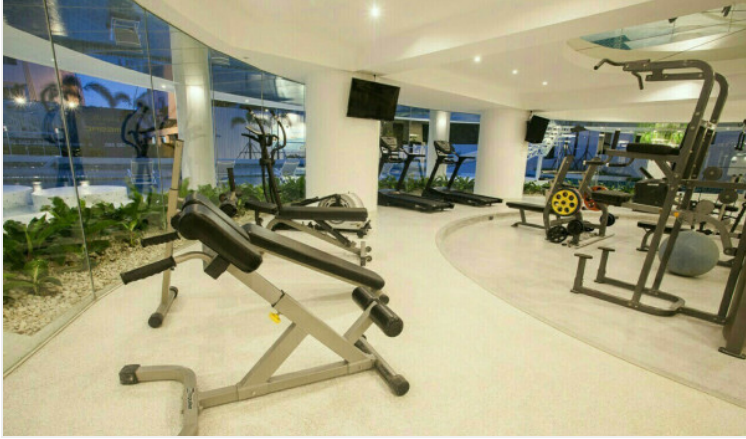

# Property Description

---

The Residences @ Dream is a luxury high-rise beachfront condominium in Na Jomtien. It is luxury living combined with privacy and top-class facilities throughout this super resort with definitely let you enjoy the holiday lifestyle of your dreams. The project consists of 35 stories, and 165 units, ranging from 1-bedroom to 3-bedroom types with a spacious living space. The condo offers key features such as a panoramic sea view overlooking Jomtien beach, luxury facilities, concierge service, a high-security system, and beach access. Other facilities include a landscaped garden, 2 beachfront infinity pools with sun decks, a 100-meter podium top lagoon pool, fitness center, spa, and restaurant.

# Photo Gallery

---