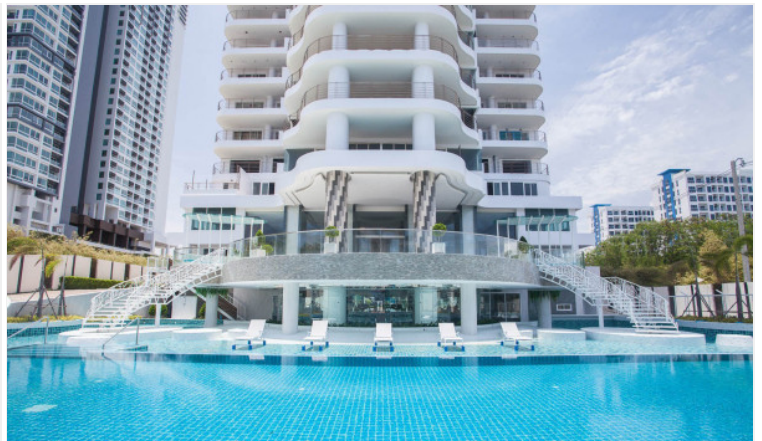

Property Description

The Residences @ Dream is a luxury high-rise beachfront condominium in Na Jomtien. It is luxury living combined with privacy and top-class facilities throughout this super resort with definitely let you enjoy the holiday lifestyle of your dreams. The project consists of 35 stories, and 165 units, ranging from 1-bedroom to 3-bedroom types with a spacious living space. The condo offers key features such as a panoramic sea view overlooking Jomtien beach, luxury facilities, concierge service, a high-security system, and beach access. Other facilities include a landscaped garden, 2 beachfront infinity pools with sun decks, a 100-meter podium top lagoon pool, fitness center, spa, and restaurant.

Photo Gallery