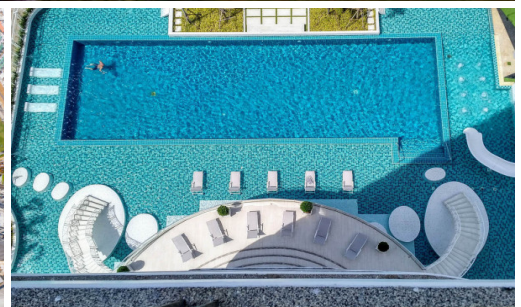

The Residences @ Dream - 1 Bed 1 Bath Sea View

Pattaya, Na Jomtien, Thailand

Reference: 8796

฿5,599,000

Condo