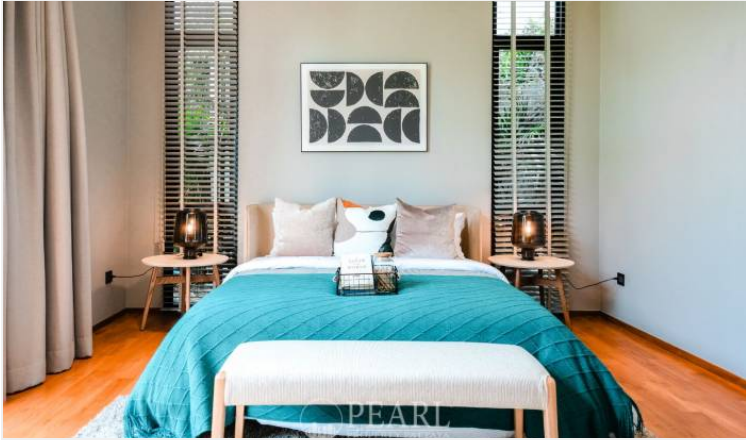

The Prospect - Amber 3 Bed 4 Bath Private Pool

Pattaya, East Pattaya, Thailand
Reference: 16496

฿29,900,000

3 Bedrooms

4 Bathrooms

Villa

Property Description

The Prospect villa is designed on the concept of luxury modern tropical resort harmony with nature. A place where can be both home and vacation house The project is built only for 80 families to assure life in a private, safe and secure environment with the feeling of complete freedom. This home type is created for a young family. The outstanding design of seamless indoor and outdoor areas connects all your members while each enjoys their own space and privacy.

Photo Gallery

Property Details

- **Property Type:** Villa
- **Location:** Pattaya, East Pattaya, Thailand
- **Internal Area:** 393m²
- **Land Area:** 660m²
- **Price:** ~~฿~~**29,900,000**
- **Bedrooms:** 3
- **Bathrooms:** 4