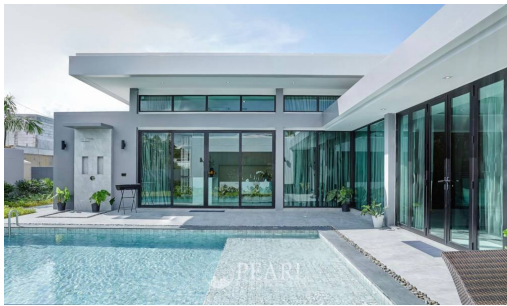

The Prospect - 3 Bed 4 Bath Private Pool (Type Agate)

Pattaya, East Pattaya, Thailand

Reference: 24814

฿24,000,000

3 Bedrooms