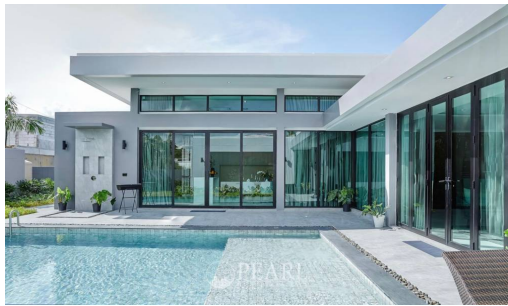

The Prospect - 3 Bed 4 Bath Private Pool (Type Agate)

Pattaya, East Pattaya, Thailand

Reference: 24814

฿24,900,000

3 Bedrooms