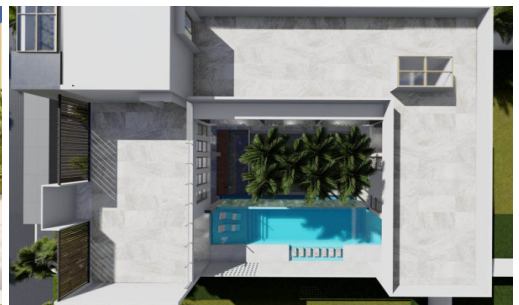

The Prestige @ Siam Royal View - (Type B) 6 Bed 8 Bath with Private Pool

Pattaya, East Pattaya, Thailand

Reference: 8052

฿55,000,000

6 Bedrooms

8 Bathrooms

Villa

Property Description

A new stunning and ultra-modern luxury pool villa has been launched in the most exclusive village, Siam Royal View, Pattaya. The project contains 11 villas in a wide selection of areas over 620 sqw. with a usable area up to 1,000+ sqm. Full function of facilities and wide living space to ultimate lifestyle. Each unit is decorated with the best architectural quality. The location is surrounded by many shops, restaurants, cafes, and also close to other attractions such as Jomtien Beach, Pattaya Beach, Pattaya City, Bali Hai Pier, etc within minutes by drive.

Photo Gallery

Property Details

- **Property Type:** Villa
- **Location:** Pattaya, East Pattaya, Thailand
- **Internal Area:** 905m²
- **Land Area:** 600m²
- **Price:** ~~฿~~**55,000,000**
- **Bedrooms:** 6
- **Bathrooms:** 8