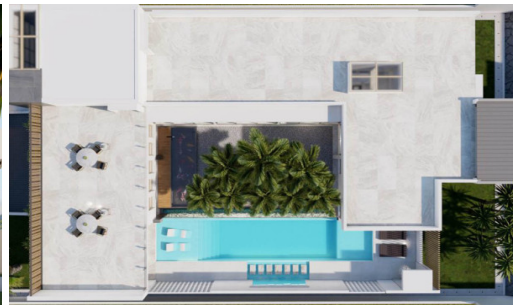

The Prestige @ Siam Royal View - (Type A) 7 Bed 9 Bath with Private Pool

Pattaya, East Pattaya, Thailand

Reference: 8047

฿63,000,000

7 Bedrooms

9 Bathrooms

Villa

Property Description

A new stunning and ultra-modern luxury pool villa has been launched in the most exclusive village, Siam Royal View, Pattaya. The project contains 11 villas in a wide selection of areas over 620 sqw. with a usable area up to 1,000+ sqm. Full function of facilities and wide living space to ultimate lifestyle. Each unit is decorated with the best architectural quality. The location is surrounded by many shops, restaurants, cafes, and also close to other attractions such as Jomtien Beach, Pattaya Beach, Pattaya City, Bali Hai Pier, etc within minutes by drive.

Photo Gallery

Property Details

- **Property Type:** Villa
- **Location:** Pattaya, East Pattaya, Thailand
- **Internal Area:** 1011m²
- **Land Area:** 622m²
- **Price:** ~~฿~~**63,000,000**
- **Bedrooms:** 7
- **Bathrooms:** 9