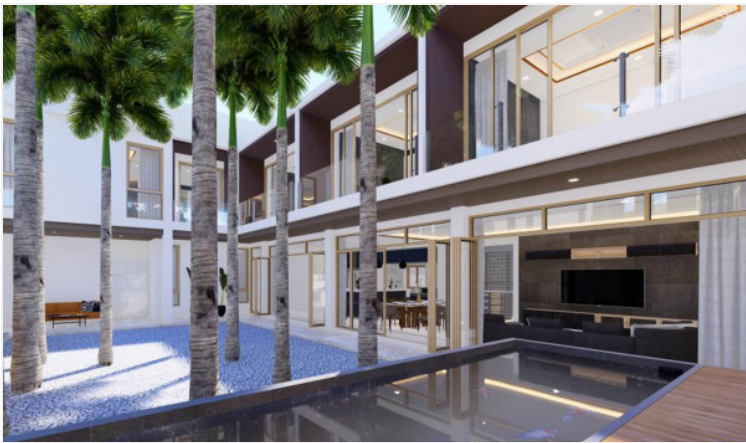

The Prestige @ Siam Royal View - (Type A+) 7 Bed 9 Bath with Private Pool

Pattaya, East Pattaya, Thailand

Reference: 10242

฿65,000,000

7 Bedrooms

9 Bathrooms

Villa

Property Description

A new stunning and ultra-modern luxury pool villa has been launched in the most exclusive village, Siam Royal View, Pattaya. The project contains 11 villas in a wide selection of areas over 620 sqw. with a usable area up to 1,000+ sqm. Full function of facilities and wide living space to ultimate lifestyle. Each unit is decorated with the best architectural quality. The location is surrounded by many shops, restaurants, cafes, and also close to other attractions such as Jomtien Beach, Pattaya Beach, Pattaya City, Bali Hai Pier, etc within minutes by drive.

Photo Gallery

Property Details

- **Property Type:** Villa
- **Location:** Pattaya, East Pattaya, Thailand
- **Internal Area:** 1095m²
- **Land Area:** 620m²
- **Price:** ~~฿~~**65,000,000**
- **Bedrooms:** 7
- **Bathrooms:** 9