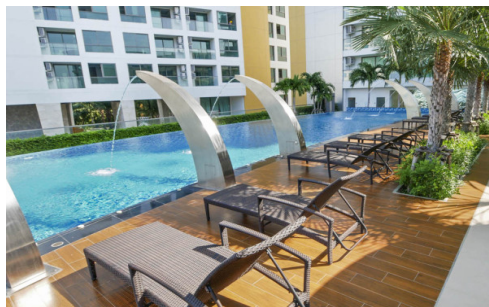

1 Bathrooms