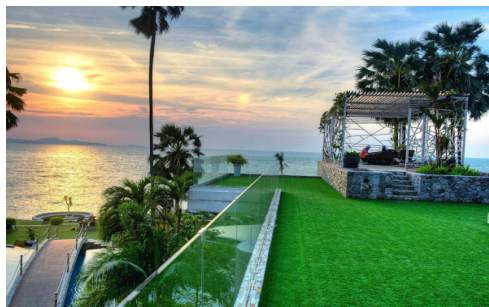

The Palm Wongamat - Studio Sea View (24th floor)

Pattaya, Nong Prue, Thailand

Reference: 12674

฿3,670,000

1 Bedrooms

1 Bathrooms

Condo