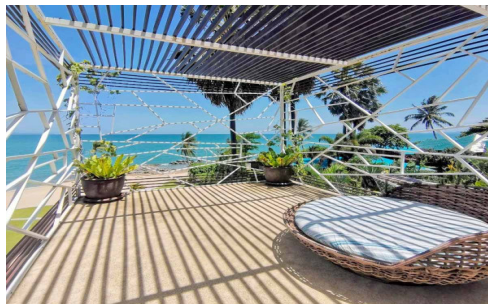

The Palm Wongamat is an ultra-luxury residence with a great location located on Naklua Soi 16, Wongamat beach area. A wide range of facilities is offered, including a large swimming pool, a children's pool, a sundeck, water features, a kids' club, fitness and games rooms, lush tropical landscaping, floating pavilions, and large open areas. This studio unit is situated on the 6th floor of building B, offering 32 square meters with sea view. It comes fully furnished with modern kitchen, dining area and living area. Ready to move in!

Photo Gallery

Property Details

- **Property Type:** Condo
- **Location:** Pattaya, Na Kluea, Thailand
- **Internal Area:** 32m²
- **Land Area:** 0m²
- **Price:** **฿24,000 per month**
- **Bedrooms:** 1
- **Bathrooms:** 1

Property Features

- Security
- Gym
- Swimming Pool
- Air Conditioning
- Balcony
- Car Park
- Electricity

Location