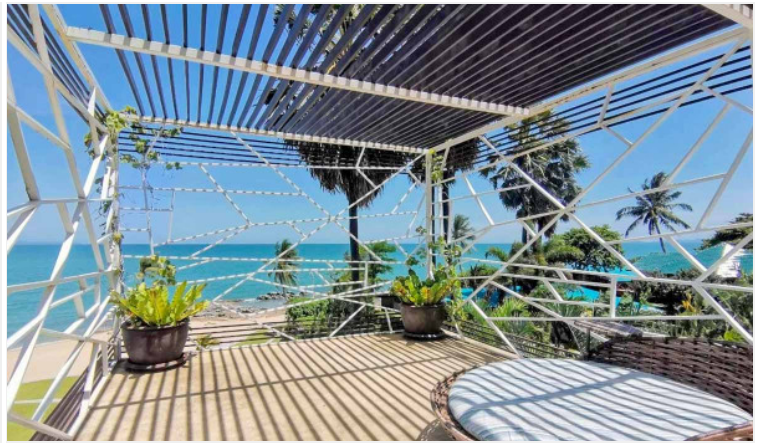

Property Description

The Palm Wongamat is an ultra-luxury residence with a great location located on Naklua Soi 16, Wongamat beach area. A wide range of facilities is offered, including a large swimming pool, a children's pool, a sundeck, water features, a kids' club, fitness and games rooms, lush tropical landscaping, floating pavilions, and large open areas. This studio unit is situated on the 6th floor of building B, offering 32 square meters with sea view. It comes fully furnished with modern kitchen, dining area and living area. Ready to move in!

Photo Gallery