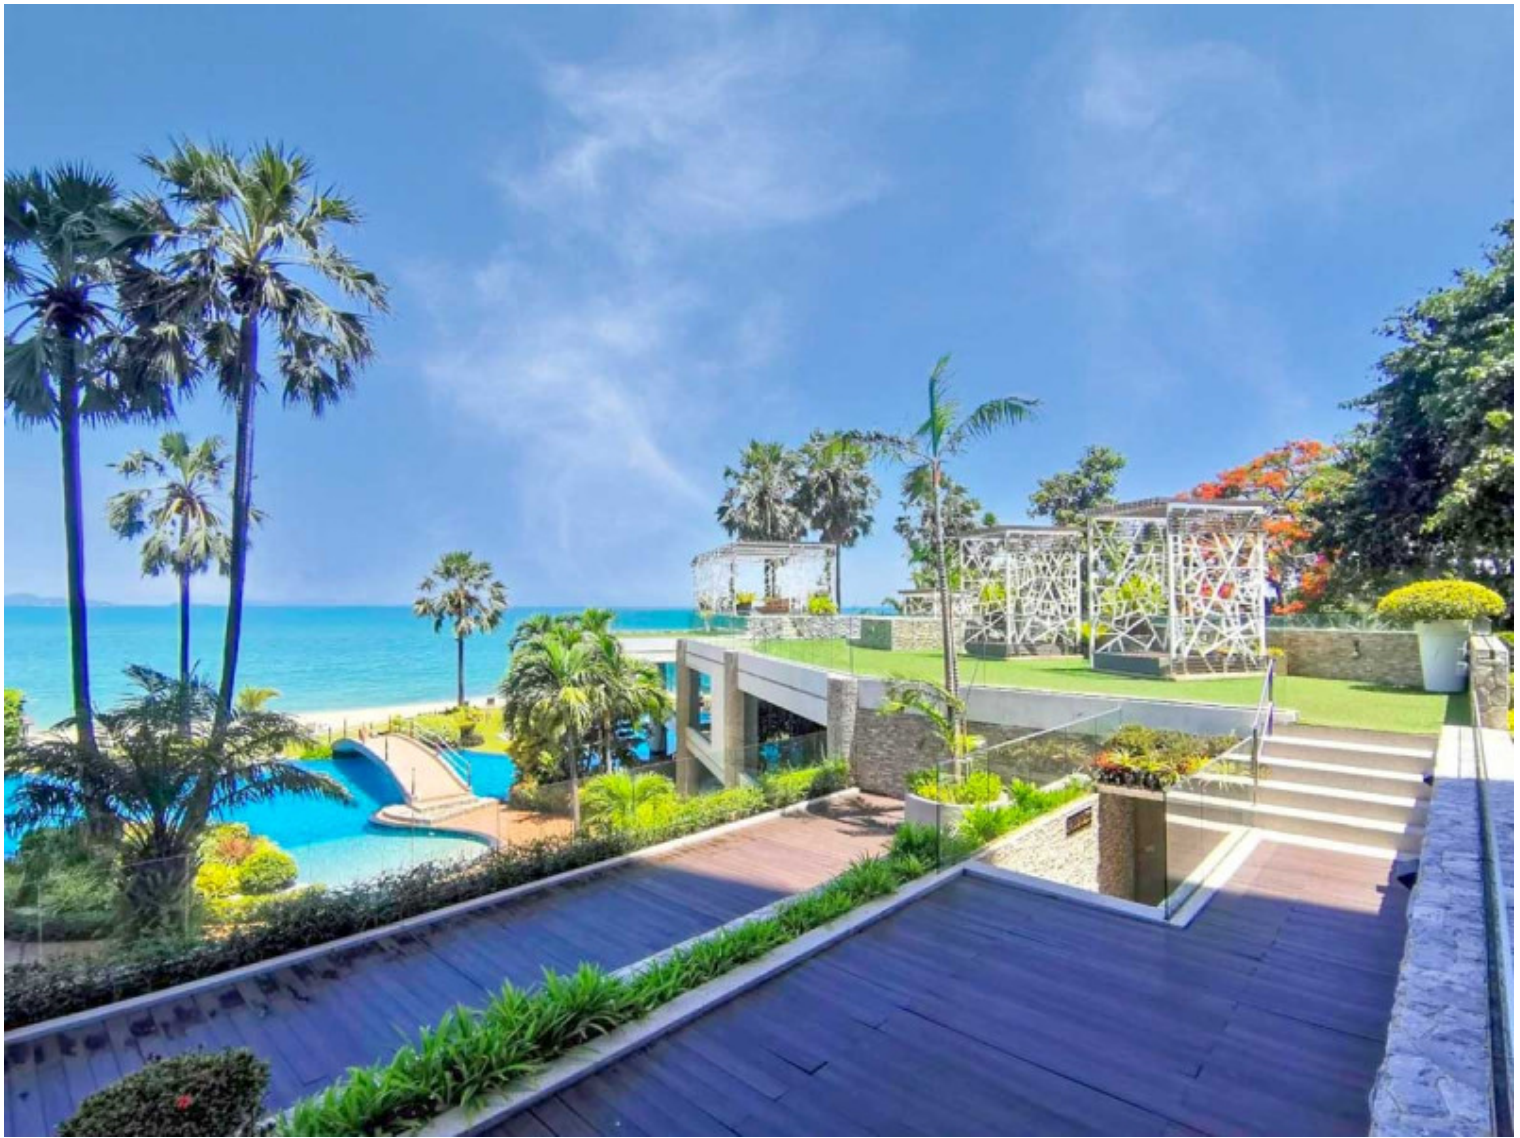

The Palm Wongamat - Studio Sea View (16th Floor)

Pattaya, Na Kluea, Thailand

Reference: 20354

฿24,000 per month

1 Bedrooms

1 Bathrooms

Condo

Property Description

The Palm Wongamat is an ultra-luxury residence with a great location located on Naklua Soi 16, Wongamat beach area. A wide range of facilities is offered, including a large swimming pool, a children's pool, a sundeck, water features, a kids' club, fitness and games rooms, lush tropical landscaping, floating pavilions, and large open areas. This studio unit is situated on the 6th floor of building B, offering 32 square meters with sea view. It comes fully furnished with modern kitchen, dining area and living area. Ready to move in!

Photo Gallery

Property Details

- **Property Type:** Condo
- **Location:** Pattaya, Na Kluea, Thailand
- **Internal Area:** 32m²
- **Land Area:** 0m²
- **Price:** **฿24,000 per month**
- **Bedrooms:** 1
- **Bathrooms:** 1