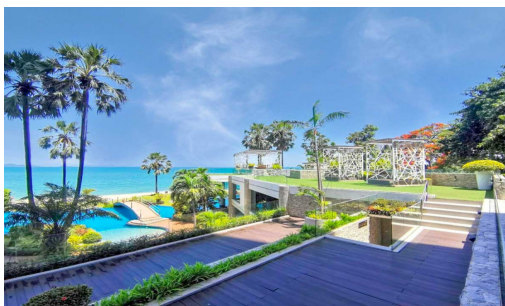

The Palm Wongamat - Studio Sea View (16th Floor)

Pattaya, Na Kluea, Thailand

Reference: 20354

฿24,000 per month

1 Bedrooms

1 Bathrooms

Condo

Property Description

The Palm Wongamat is an ultra-luxury residence with a great location located on Naklua Soi 16, Wongamat beach area. A wide range of facilities is offered, including a large swimming pool, a children's pool, a sundeck, water features, a kids' club, fitness and games rooms, lush tropical landscaping, floating pavilions, and large open areas. This studio unit is situated on the 6th floor of building B, offering 32 square meters with sea view. It comes fully furnished with modern kitchen, dining area and living area. Ready to move in!

Photo Gallery

Property Details

- **Property Type:** Condo
- **Location:** Pattaya, Na Kluea, Thailand
- **Internal Area:** 32m²
- **Land Area:** 0m²
- **Price:** **฿24,000 per month**
- **Bedrooms:** 1
- **Bathrooms:** 1