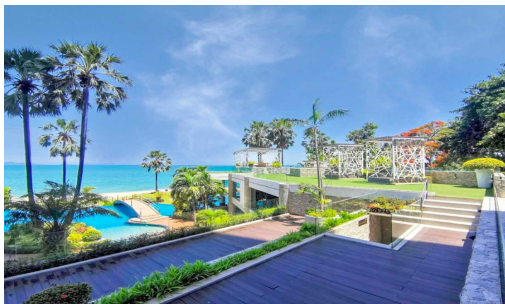

The Palm Wongamat - Studio Sea View (16th Floor)

Pattaya, Nong Prue, Thailand

Reference: 20354

฿24,000 per month