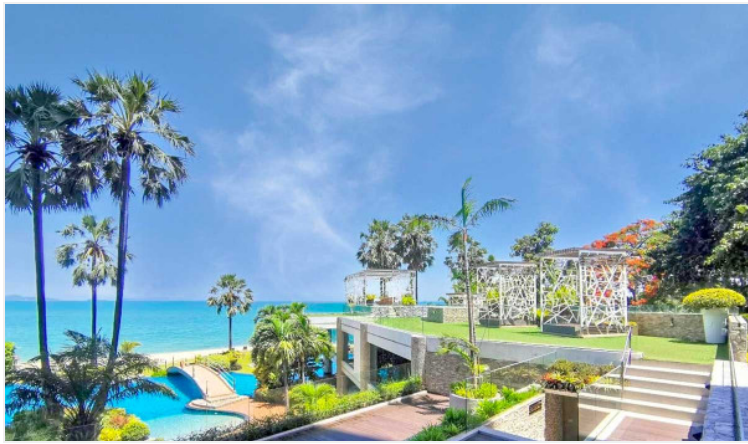

Property Description

The Palm Wongamat is an ultra-luxury residence with a great location located on Naklua Soi 16, Wongamat beach area. A wide range of facilities is offered, including a large swimming pool, a children's pool, a sundeck, water features, a kids' club, fitness and games rooms, lush tropical landscaping, floating pavilions, and large open areas. This studio unit is situated on the 6th floor of building B, offering 32 square meters with sea view. It comes fully furnished with modern kitchen, dining area and living area. Ready to move in!

Photo Gallery