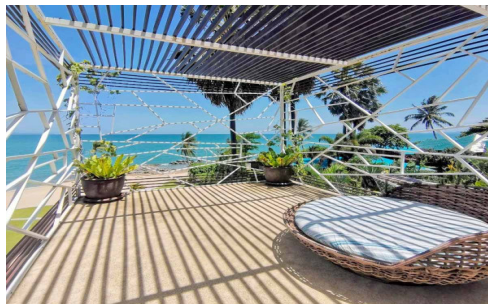

The Palm Wongamat - Studio Sea View (16th Floor)

Pattaya, Nong Prue, Thailand

Reference: 20354

฿24,000 per month