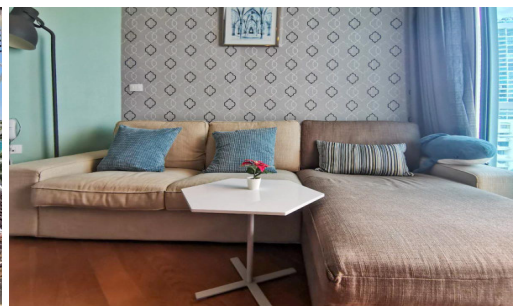

The Palm Wongamat - Studio Sea View (16th Floor)

Pattaya, Na Kluea, Thailand

Reference: 20354

฿24,000 per month