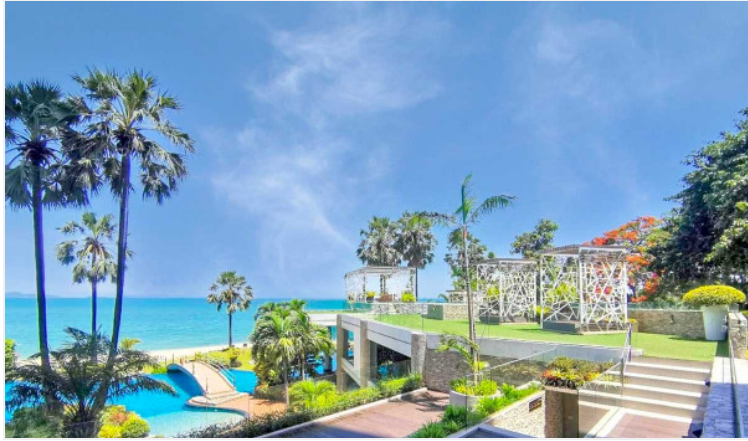

The Palm Wongamat - Studio Sea View (16th Floor)

Pattaya, Na Kluea, Thailand

Reference: 20354

฿24,000 per month

1 Bedrooms

1 Bathrooms

Condo

Property Description

The Palm Wongamat is an ultra-luxury residence with a great location located on Naklua Soi 16, Wongamat beach area. A wide range of facilities is offered, including a large swimming pool, a children's pool, a sundeck, water features, a kids' club, fitness and games rooms, lush tropical landscaping, floating pavilions, and large open areas. This studio unit is situated on the 6th floor of building B, offering 32 square meters with sea view. It comes fully furnished with modern kitchen, dining area and living area. Ready to move in!

Photo Gallery

Property Details

- **Property Type:** Condo
- **Location:** Pattaya, Na Kluea, Thailand
- **Internal Area:** 32m²
- **Land Area:** 0m²
- **Price:** **฿24,000 per month**
- **Bedrooms:** 1
- **Bathrooms:** 1