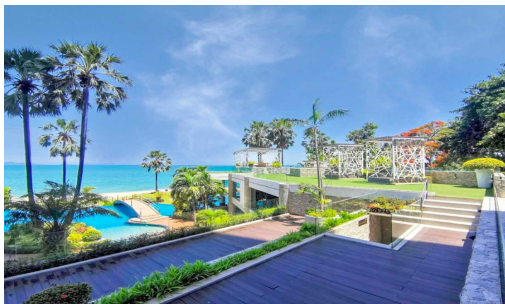

The Palm Wongamat - Studio Sea View (16th Floor)

Pattaya, Na Kluea, Thailand

Reference: 20354

฿24,000 per month

1 Bedrooms

1 Bathrooms

Condo

Property Description

The Palm Wongamat is an ultra-luxury residence with a great location located on Naklua Soi 16, Wongamat beach area. A wide range of facilities is offered, including a large swimming pool, a children's pool, a sundeck, water features, a kids' club, fitness and games rooms, lush tropical landscaping, floating pavilions, and large open areas. This studio unit is situated on the 6th floor of building B, offering 32 square meters with sea view. It comes fully furnished with modern kitchen, dining area and living area. Ready to move in!

Photo Gallery

Property Details

- **Property Type:** Condo
- **Location:** Pattaya, Na Kluea, Thailand
- **Internal Area:** 32m²
- **Land Area:** 0m²
- **Price:** **฿24,000 per month**
- **Bedrooms:** 1
- **Bathrooms:** 1

Property Features

- Security
- Gym
- Swimming Pool
- Air Conditioning
- Balcony
- Car Park
- Electricity

Location