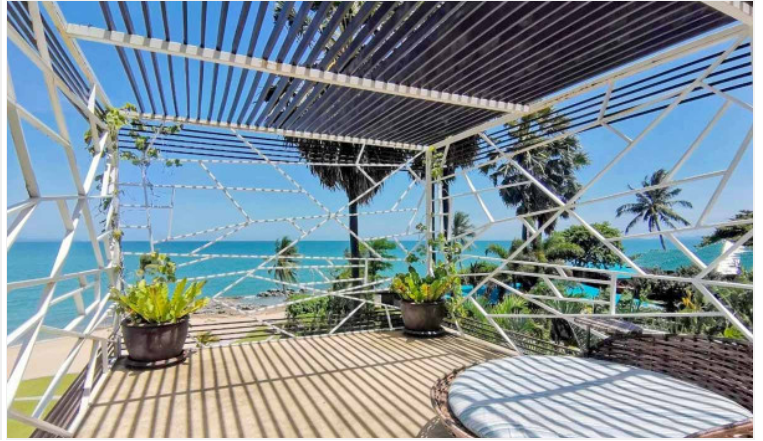

The Palm Wongamat - Studio Sea View (16th Floor)

Pattaya, Na Kluea, Thailand

Reference: 20354

฿24,000 per month

1 Bedrooms

1 Bathrooms

Condo

Property Description

The Palm Wongamat is an ultra-luxury residence with a great location located on Naklua Soi 16, Wongamat beach area. A wide range of facilities is offered, including a large swimming pool, a children's pool, a sundeck, water features, a kids' club, fitness and games rooms, lush tropical landscaping, floating pavilions, and large open areas. This studio unit is situated on the 6th floor of building B, offering 32 square meters with sea view. It comes fully furnished with modern kitchen, dining area and living area. Ready to move in!

Photo Gallery

Property Details

- **Property Type:** Condo
- **Location:** Pattaya, Na Kluea, Thailand
- **Internal Area:** 32m²
- **Land Area:** 0m²
- **Price:** **฿24,000 per month**
- **Bedrooms:** 1
- **Bathrooms:** 1

Property Features

- Security
- Gym
- Swimming Pool
- Air Conditioning
- Balcony
- Car Park
- Electricity

Location