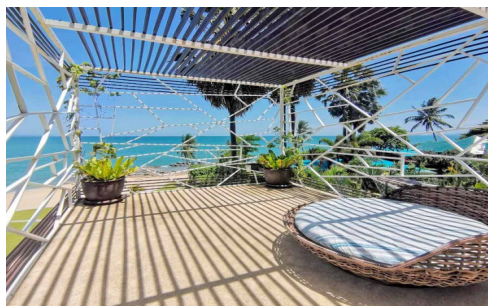

The Palm Wongamat - Studio Sea View (16th Floor)

Pattaya, Na Kluea, Thailand

Reference: 20354

฿24,000 per month