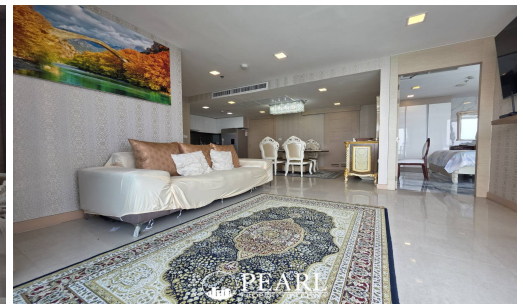

The Palm Wongamat 2 bed, 2 bath (22th floor)

Pattaya, Nong Prue, Thailand

Reference: 6143

฿21,000,000