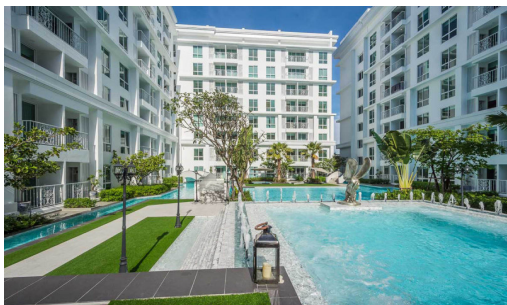

The Orient Jomtien - 2 Bed 2 Bath

Pattaya, Jomtien, Thailand

Reference: 5451

฿3,990,000

2 Bedrooms

2 Bathrooms

Condo