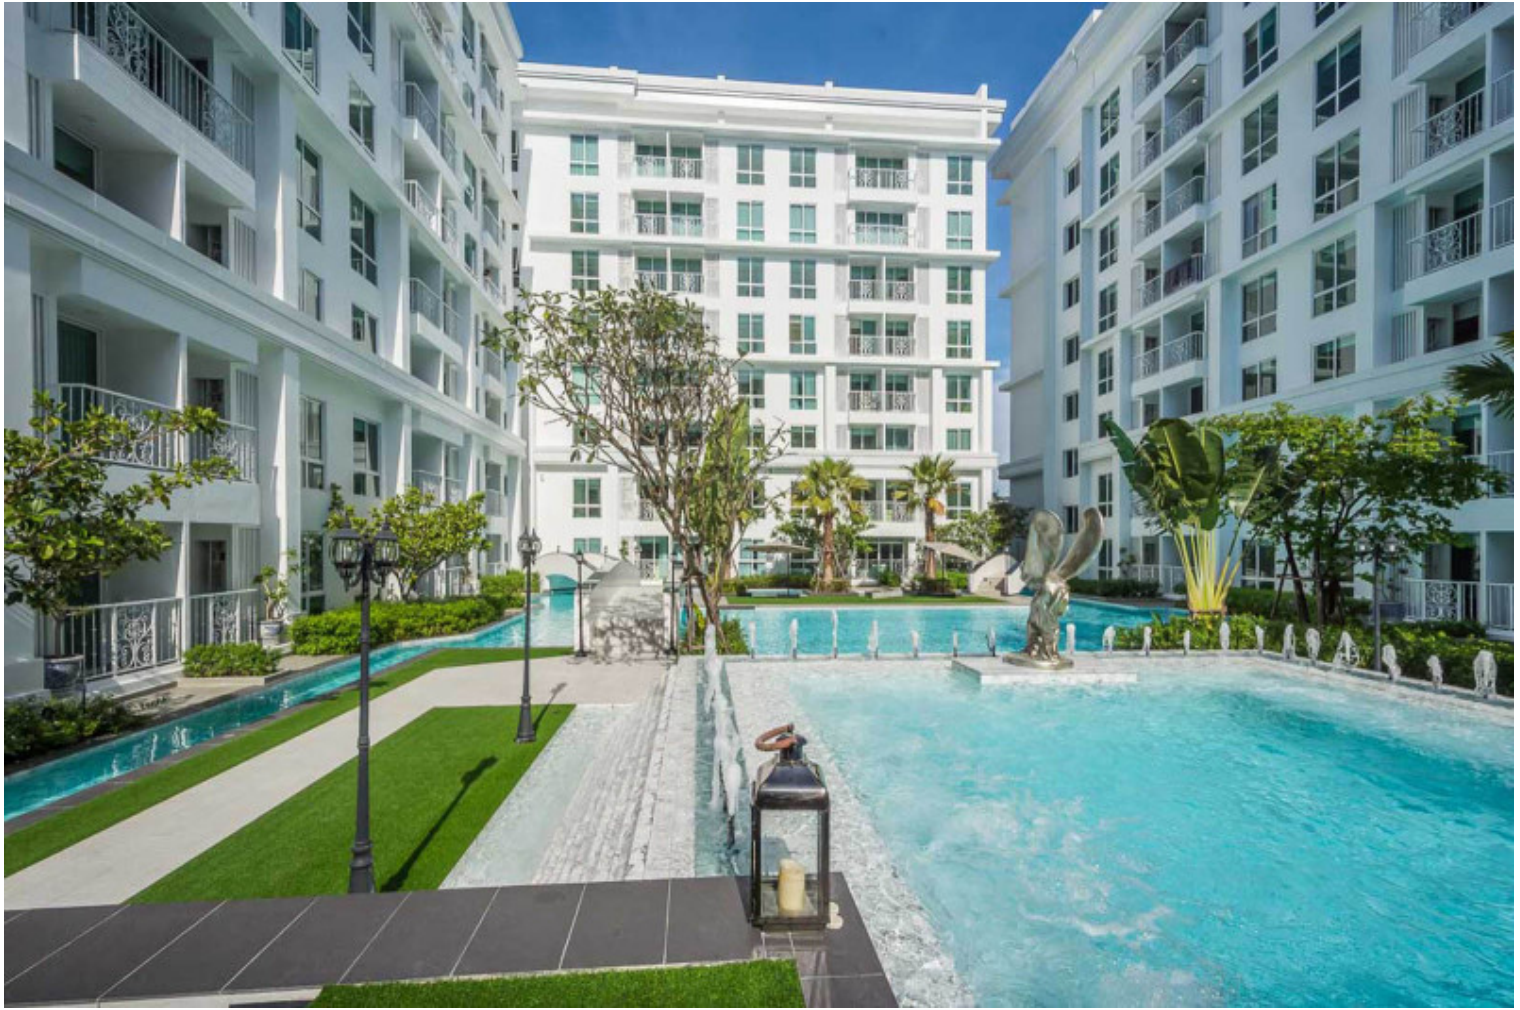

The Orient Jomtien - 2 Bed 2 Bath

Pattaya, Jomtien, Thailand

Reference: 5451

฿3,990,000

2 Bedrooms

2 Bathrooms

Condo

Property Description

The Orient Resort and Spa is comprised of three low-rise luxury condominiums developed by Matrix, offering a sensory-rich atmosphere against a backdrop of colonial-inspired design. It is located in the heart of Jomtien, close to the new Jomtien Second Road and about 1,500 meters from Sukhumvit Road. The condominium offers a good living with amenities such as fully fitted units, swimming pool, gym, sauna, and security system.

Photo Gallery

Property Details

- **Property Type:** Condo
- **Location:** Pattaya, Jomtien, Thailand
- **Internal Area:** 71.43m²
- **Land Area:** 7972m²
- **Price:** ฿3,990,000
- **Bedrooms:** 2
- **Bathrooms:** 2