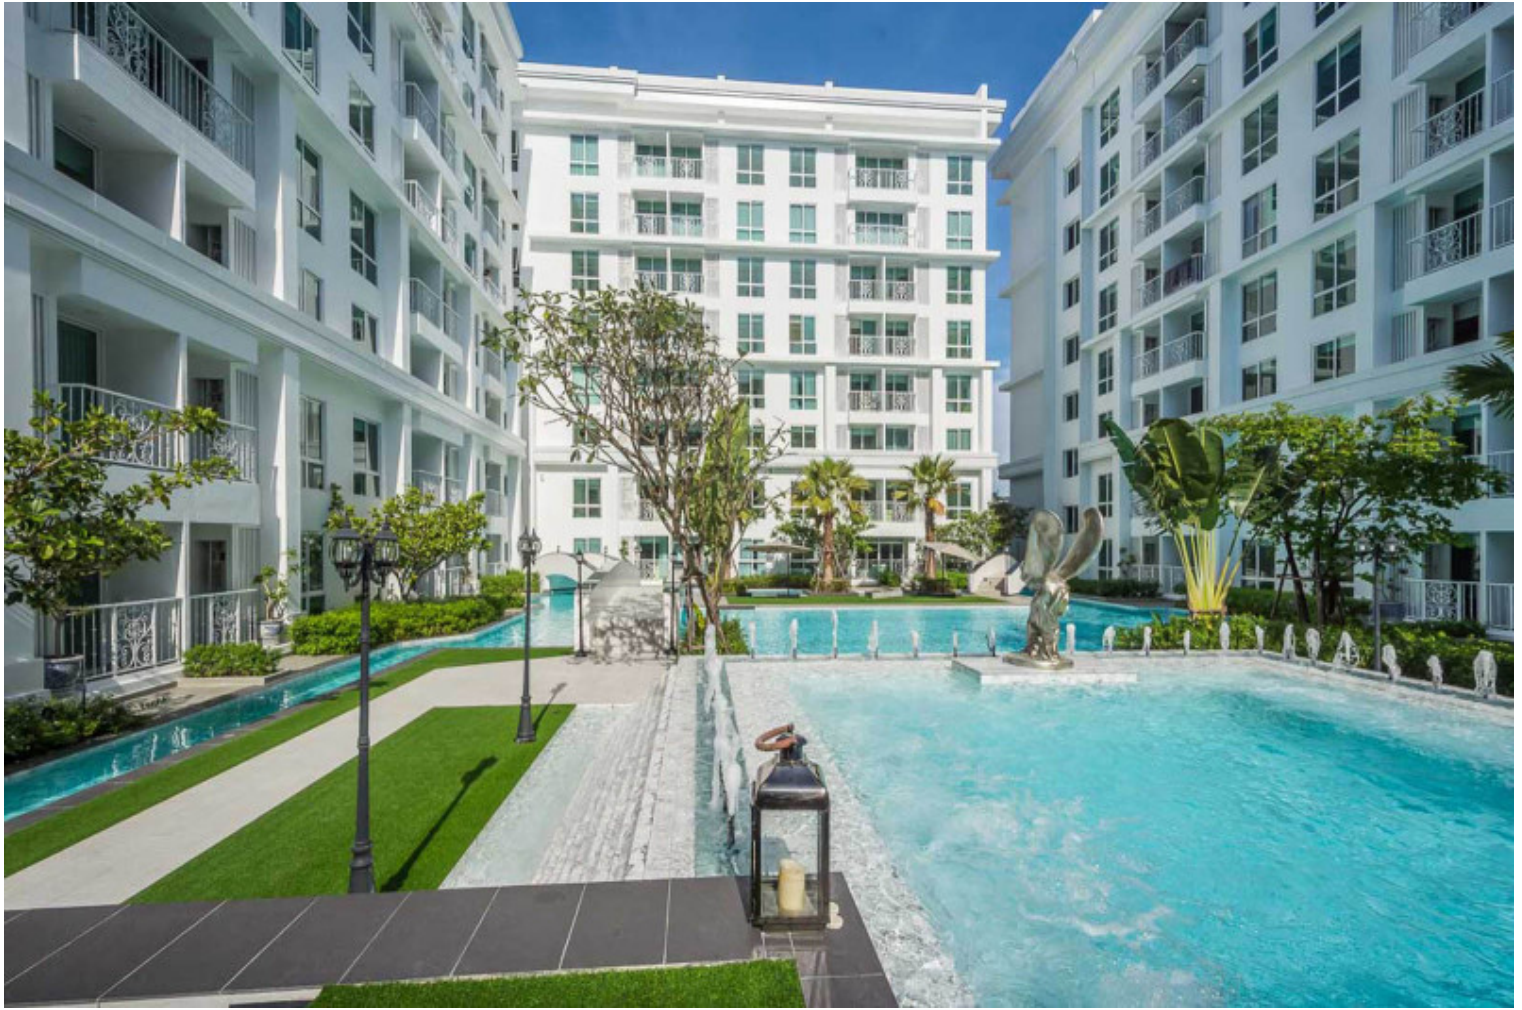

The Orient Jomtien - 2 Bed 2 Bath

Pattaya, Jomtien, Thailand

Reference: 5451

฿3,990,000

2 Bedrooms

2 Bathrooms

Condo