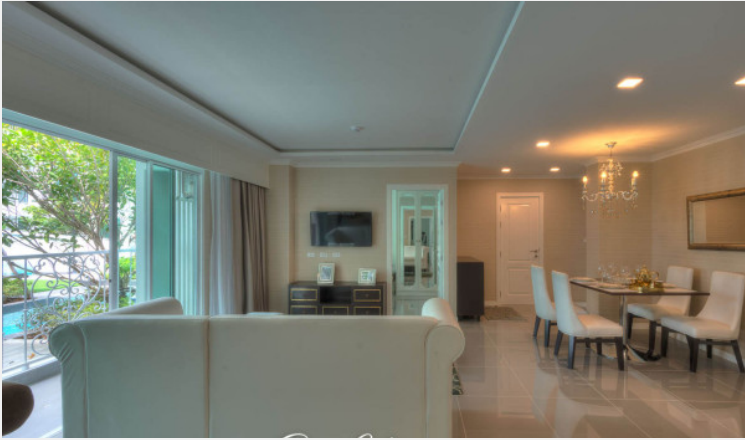

The Orient Jomtien - 2 Bed 2 Bath

Pattaya, Jomtien, Thailand

Reference: 5451

฿3,990,000

2 Bedrooms

2 Bathrooms

Condo

Property Description

The Orient Resort and Spa is comprised of three low-rise luxury condominiums developed by Matrix, offering a sensory-rich atmosphere against a backdrop of colonial-inspired design. It is located in the heart of Jomtien, close to the new Jomtien Second Road and about 1,500 meters from Sukhumvit Road. The condominium offers a good living with amenities such as fully fitted units, swimming pool, gym, sauna, and security system.

Photo Gallery

Property Details

- **Property Type:** Condo
- **Location:** Pattaya, Jomtien, Thailand
- **Internal Area:** 71.43m²
- **Land Area:** 7972m²
- **Price:** ฿3,990,000
- **Bedrooms:** 2
- **Bathrooms:** 2