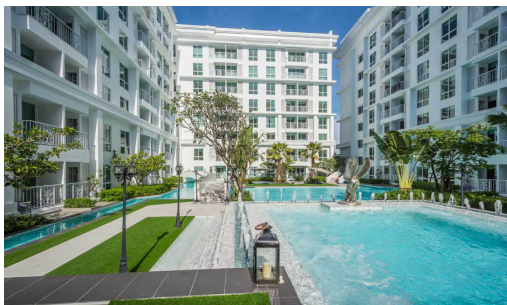

The Orient Jomtien - 2 Bed 2 Bath

Pattaya, Jomtien, Thailand

Reference: 5451

฿3,990,000

2 Bedrooms

2 Bathrooms

Condo

Property Description

The Orient Resort and Spa is comprised of three low-rise luxury condominiums developed by Matrix, offering a sensory-rich atmosphere against a backdrop of colonial-inspired design. It is located in the heart of Jomtien, close to the new Jomtien Second Road and about 1,500 meters from Sukhumvit Road. The condominium offers a good living with amenities such as fully fitted units, swimming pool, gym, sauna, and security system.

Photo Gallery

Property Details

- **Property Type:** Condo
- **Location:** Pattaya, Jomtien, Thailand
- **Internal Area:** 71.43m²
- **Land Area:** 7972m²
- **Price:** ฿3,990,000
- **Bedrooms:** 2
- **Bathrooms:** 2