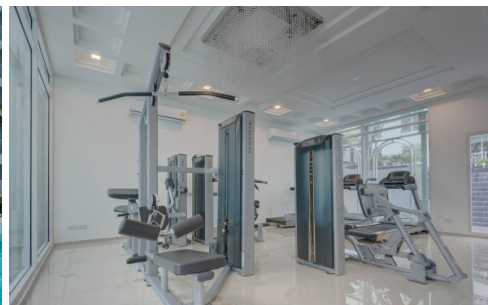

The Orient Jomtien - 2 Bed 2 Bath

Pattaya, Jomtien, Thailand

Reference: 5451

฿3,990,000

2 Bedrooms

2 Bathrooms

Condo