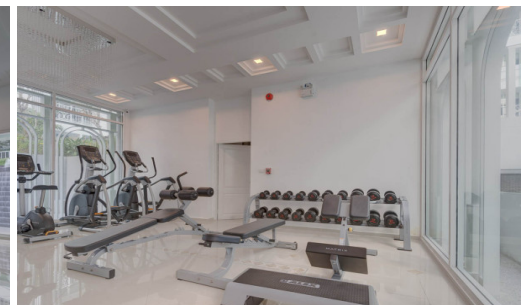

The Orient Jomtien - 2 Bed 2 Bath

Pattaya, Jomtien, Thailand

Reference: 5451

฿3,990,000

2 Bedrooms

2 Bathrooms

Condo