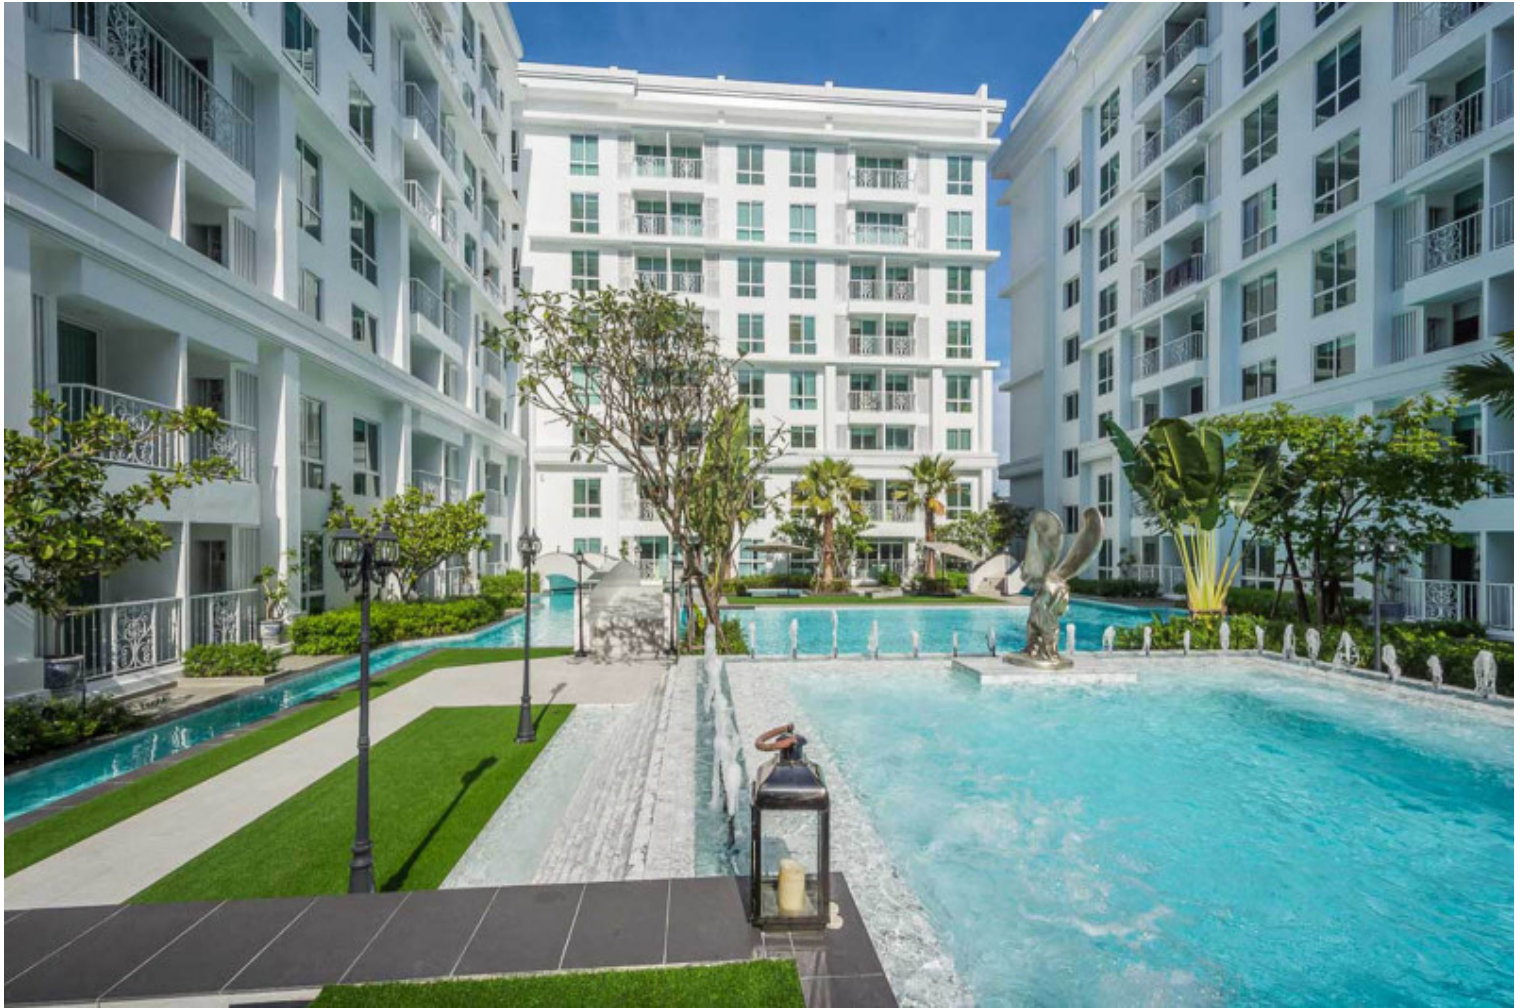

The Orient Jomtien - 2 Bed 2 Bath City View (4th floor)

Pattaya, Jomtien, Thailand

Reference: 20148

฿4,200,000

2 Bedrooms

2 Bathrooms

Condo