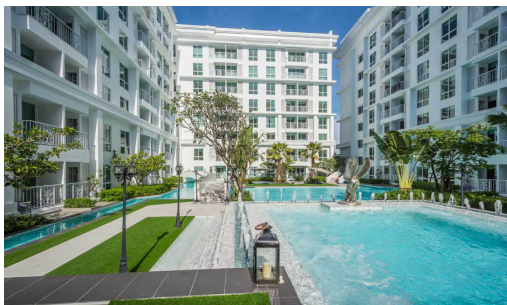

The Orient Jomtien - 2 Bed 2 Bath City View (4th floor)

Pattaya, Jomtien, Thailand

Reference: 20148

฿4,200,000

2 Bedrooms