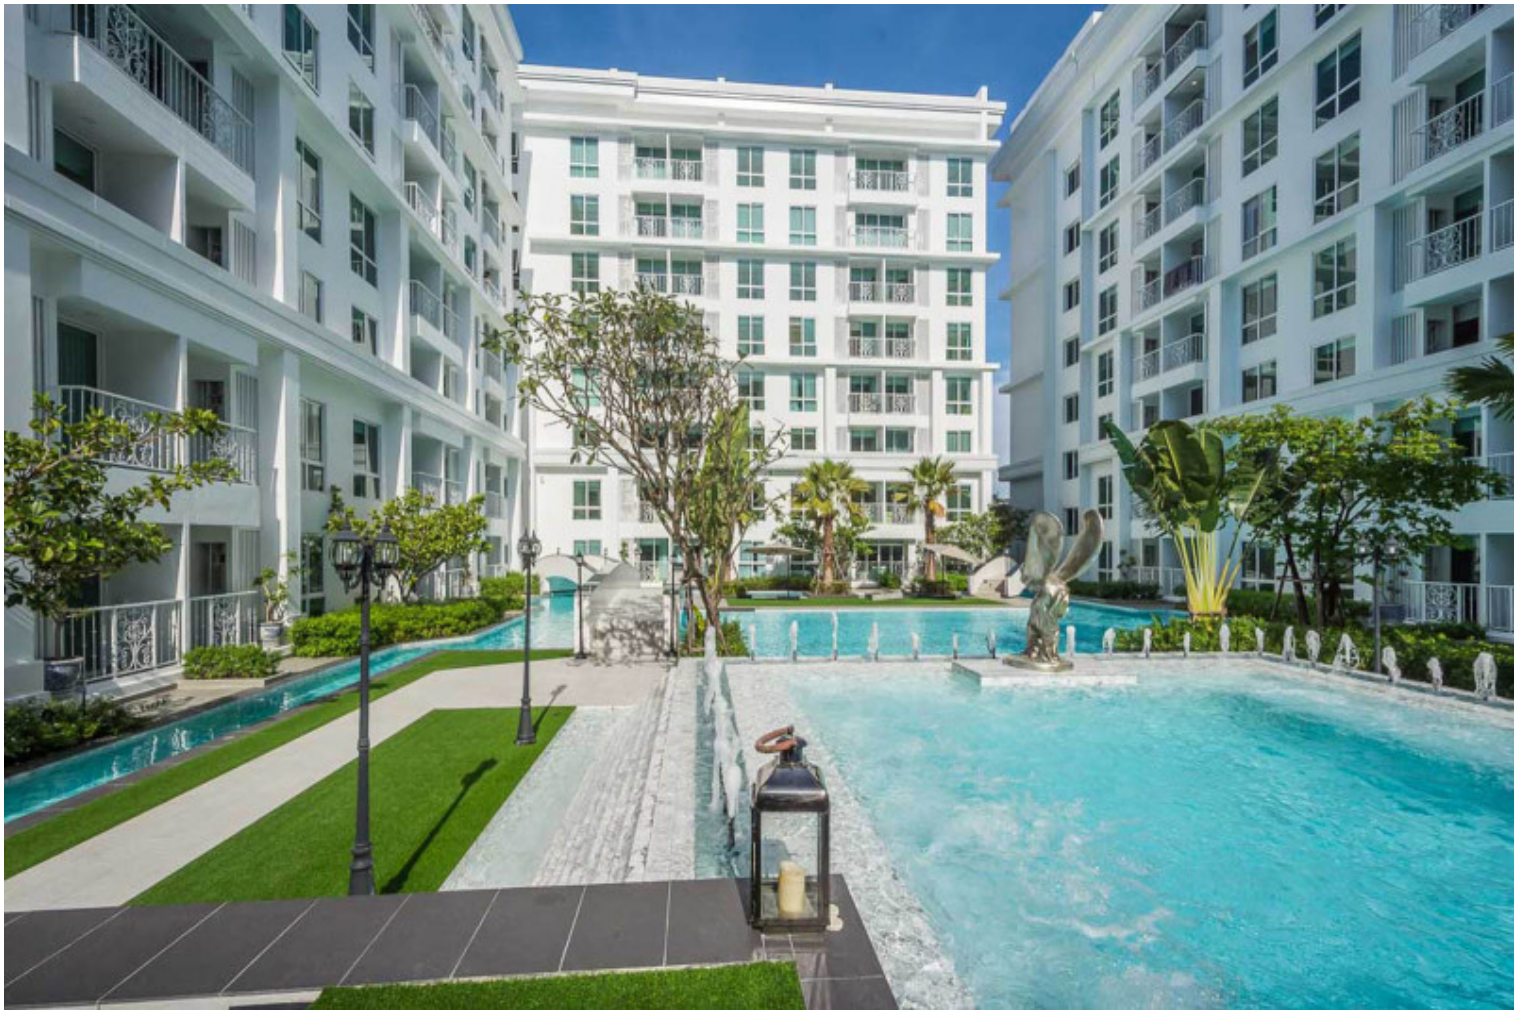

The Orient Jomtien - 2 Bed 2 Bath City View (4th floor)

Pattaya, Jomtien, Thailand

Reference: 20148

฿4,200,000

2 Bedrooms

2 Bathrooms

Condo