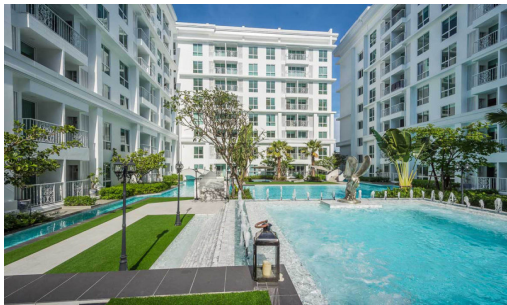

The Orient Jomtien - 2 Bed 2 Bath City View (4th floor)

Pattaya, Jomtien, Thailand

Reference: 20148

฿4,200,000

2 Bedrooms