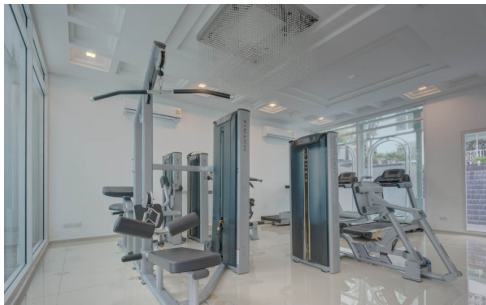

The Orient Jomtien - 2 Bed 2 Bath City View (4th floor)

Pattaya, Jomtien, Thailand

Reference: 20148

฿4,200,000

2 Bathrooms