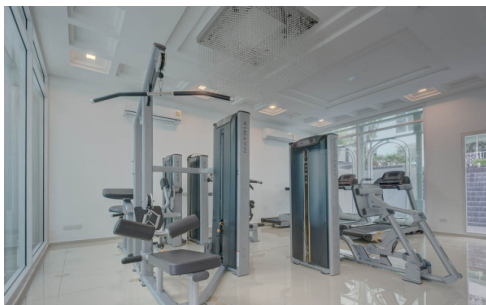

The Orient Jomtien - 2 Bed 2 Bath City View (4th floor)

Pattaya, Jomtien, Thailand

Reference: 20148

฿4,200,000

2 Bathrooms