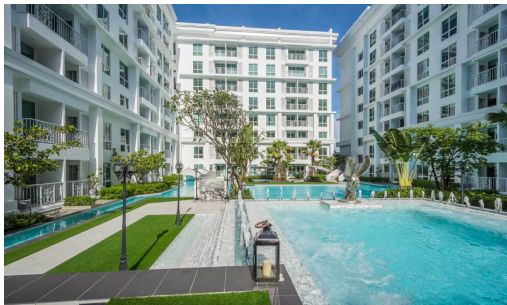

The Orient Jomtien - 2 Bed 2 Bath City View (4th floor)

Pattaya, Jomtien, Thailand

Reference: 20148

฿4,200,000

2 Bedrooms

2 Bathrooms

Condo

Property Description

The Orient Resort and Spa is comprised of three low-rise luxury condominiums developed by Matrix, offering a sensory-rich atmosphere against a backdrop of colonial-inspired design. It is located in the heart of Jomtien, close to the new Jomtien Second Road and about 1,500 meters from Sukhumvit Road. The condominium offers a good living with amenities such as fully fitted units, swimming pool, gym, sauna, and security system.

Photo Gallery

Property Details

- **Property Type:** Condo
- **Location:** Pattaya, Jomtien, Thailand
- **Internal Area:** 71.11m²
- **Land Area:** 72m²
- **Price:** ฿4,200,000
- **Bedrooms:** 2
- **Bathrooms:** 2