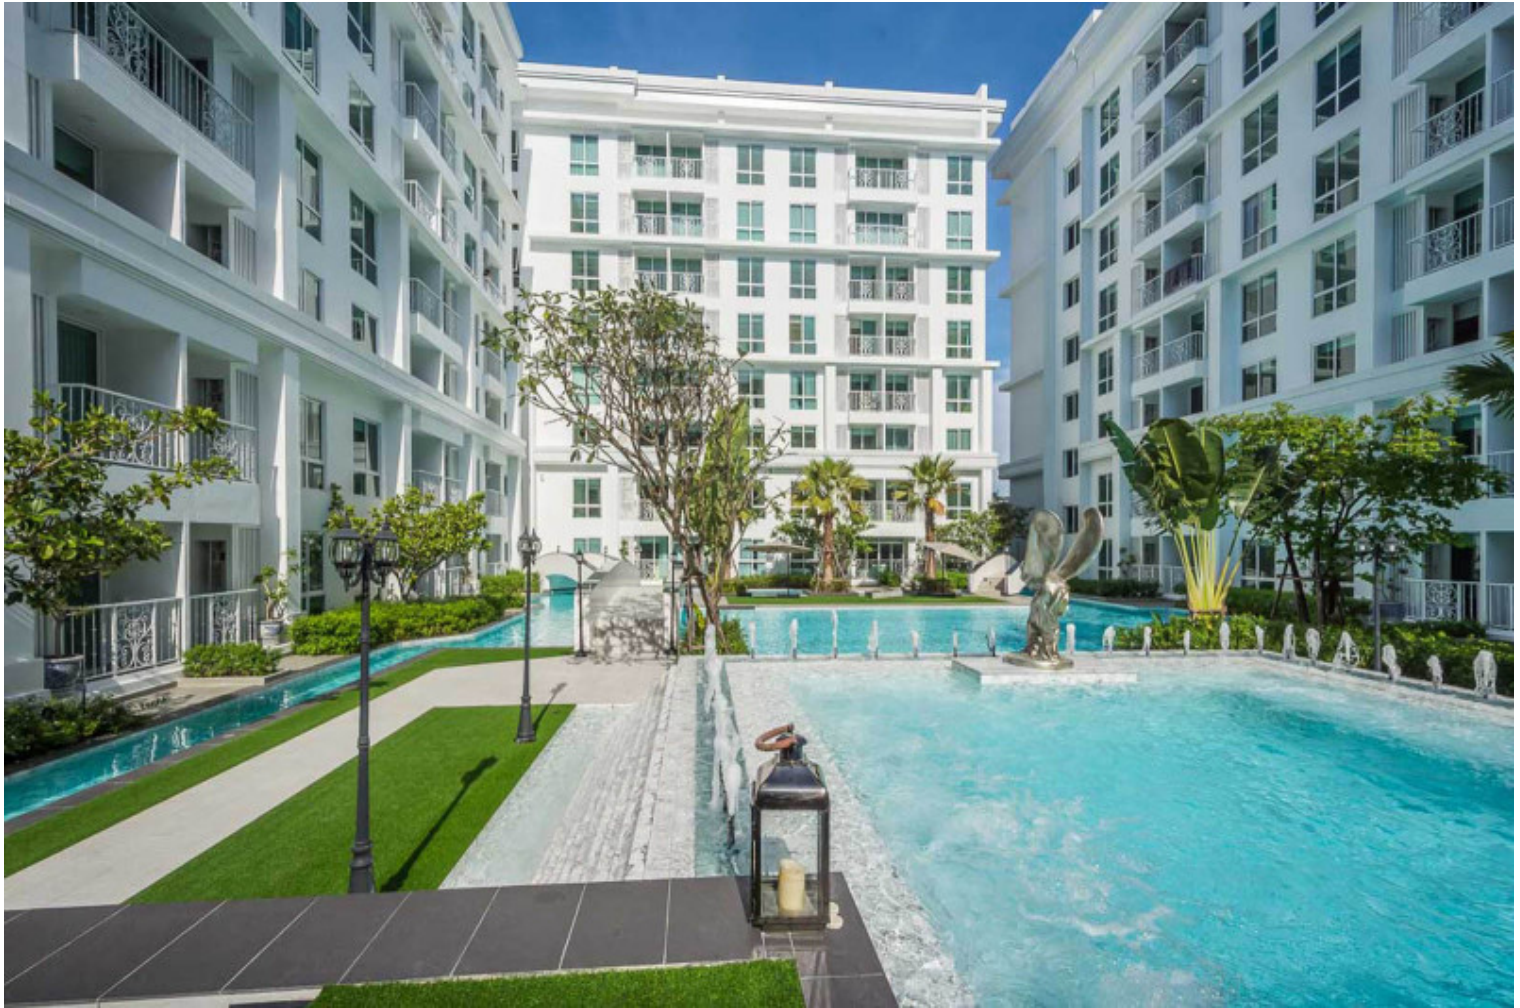

The Orient Jomtien - 2 Bed 2 Bath City View (4th floor)

Pattaya, Jomtien, Thailand

Reference: 20148

฿4,200,000

2 Bedrooms

2 Bathrooms

Condo

Property Description

The Orient Resort and Spa is comprised of three low-rise luxury condominiums developed by Matrix, offering a sensory-rich atmosphere against a backdrop of colonial-inspired design. It is located in the heart of Jomtien, close to the new Jomtien Second Road and about 1,500 meters from Sukhumvit Road. The condominium offers a good living with amenities such as fully fitted units, swimming pool, gym, sauna, and security system.

Photo Gallery

Property Details

- **Property Type:** Condo
- **Location:** Pattaya, Jomtien, Thailand
- **Internal Area:** 71.11m²
- **Land Area:** 72m²
- **Price:** ฿4,200,000
- **Bedrooms:** 2
- **Bathrooms:** 2