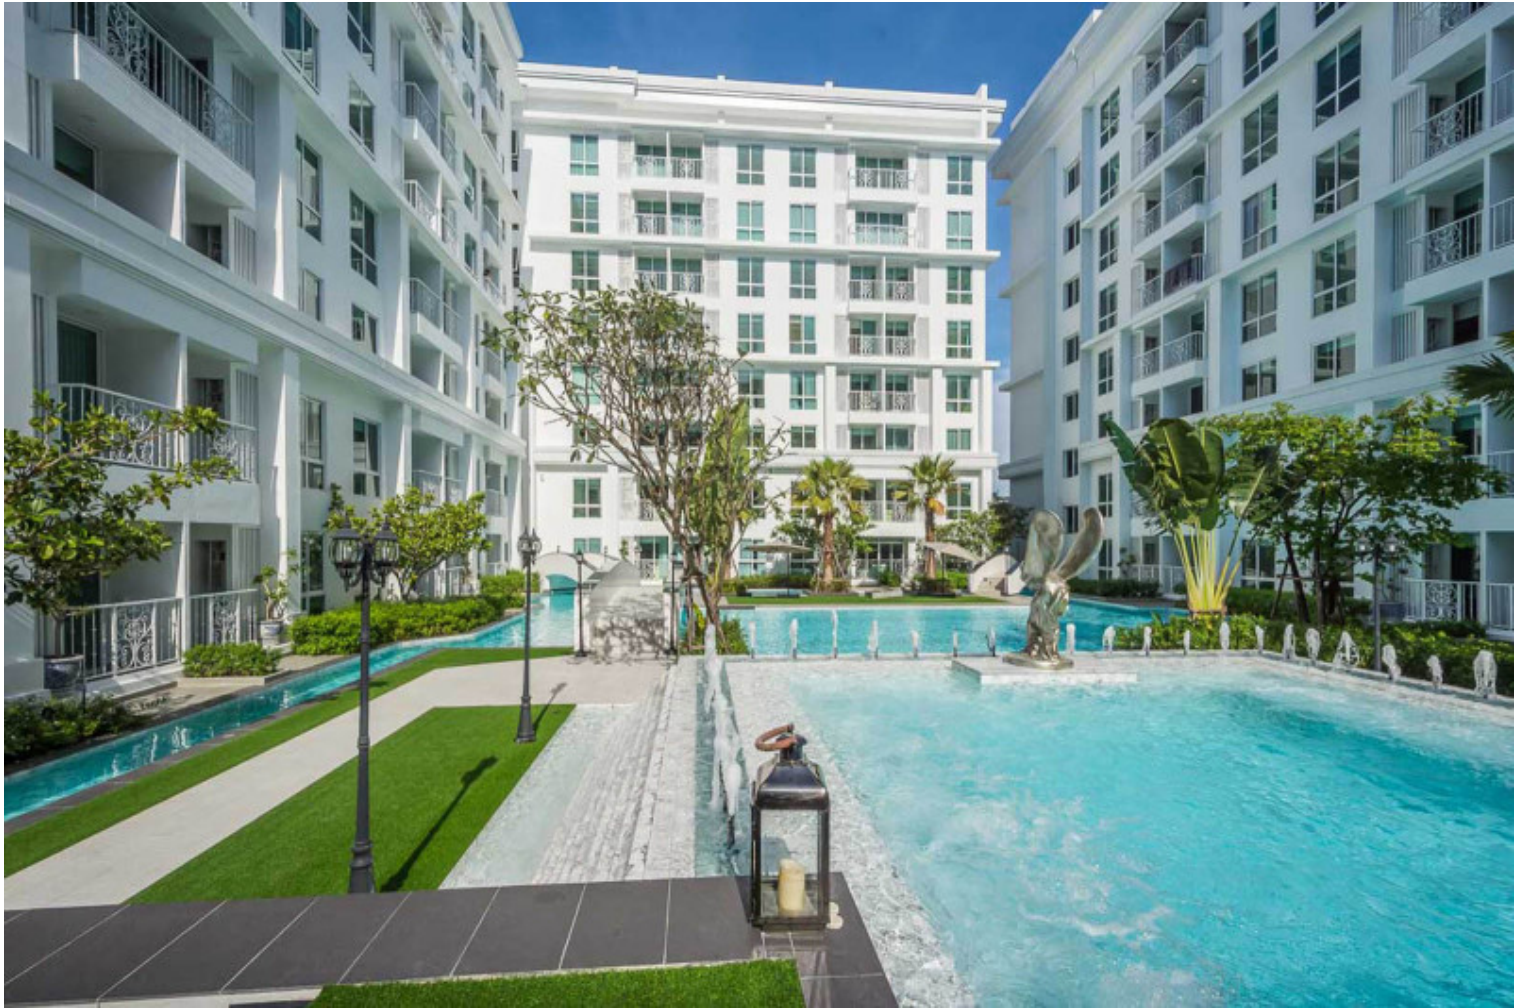

The Orient Jomtien - 2 Bed 2 Bath City View (4th floor)

Pattaya, Jomtien, Thailand

Reference: 20148

฿4,200,000

2 Bedrooms

2 Bathrooms

Condo