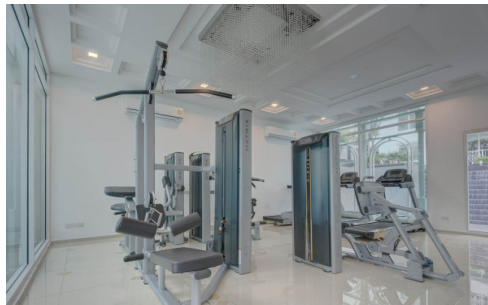

The Orient Jomtien - 2 Bed 2 Bath City View (4th floor)

Pattaya, Jomtien, Thailand

Reference: 20148

฿4,200,000

2 Bathrooms