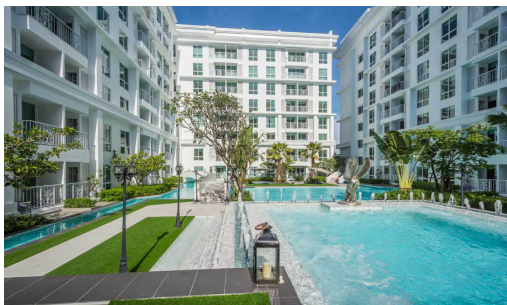

The Orient Jomtien - 1 Bed 1 Bath

Pattaya, Jomtien, Thailand

Reference: 5449

฿1,990,000

1 Bedrooms

1 Bathrooms

Condo

Property Description

The Orient Resort and Spa is comprised of three low-rise luxury condominiums developed by Matrix, offering a sensory-rich atmosphere against a backdrop of colonial-inspired design. It is located in the heart of Jomtien, close to the new Jomtien Second Road and about 1,500 meters from Sukhumvit Road. The condominium offers a good living with amenities such as fully fitted units, swimming pool, gym, sauna, and security system.

Photo Gallery

Property Details

- **Property Type:** Condo
- **Location:** Pattaya, Jomtien, Thailand
- **Internal Area:** 35m²
- **Land Area:** 7972m²
- **Price:** **฿1,990,000**
- **Bedrooms:** 1
- **Bathrooms:** 1