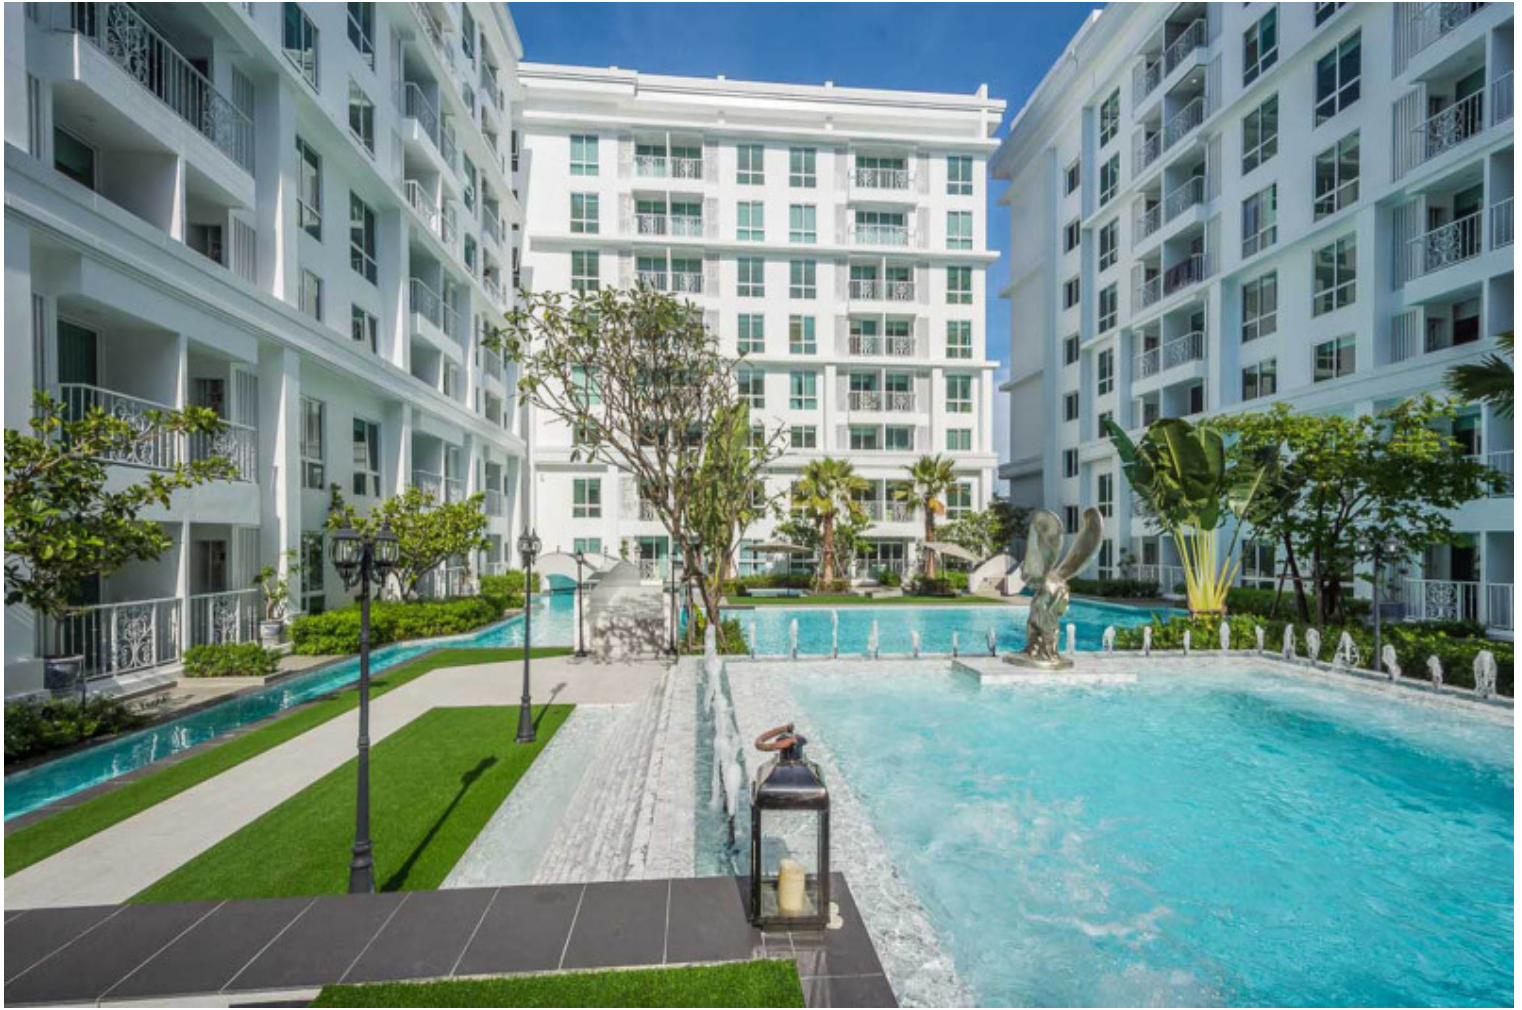

The Orient Jomtien - 1 Bed 1 Bath

Pattaya, Jomtien, Thailand

Reference: 5449

฿1,990,000

1 Bedrooms

1 Bathrooms

Condo

Property Description

The Orient Resort and Spa is comprised of three low-rise luxury condominiums developed by Matrix, offering a sensory-rich atmosphere against a backdrop of colonial-inspired design. It is located in the heart of Jomtien, close to the new Jomtien Second Road and about 1,500 meters from Sukhumvit Road. The condominium offers a good living with amenities such as fully fitted units, swimming pool, gym, sauna, and security system.

Photo Gallery

Property Details

- **Property Type:** Condo
- **Location:** Pattaya, Jomtien, Thailand
- **Internal Area:** 35m²
- **Land Area:** 7972m²
- **Price:** **฿1,990,000**
- **Bedrooms:** 1
- **Bathrooms:** 1