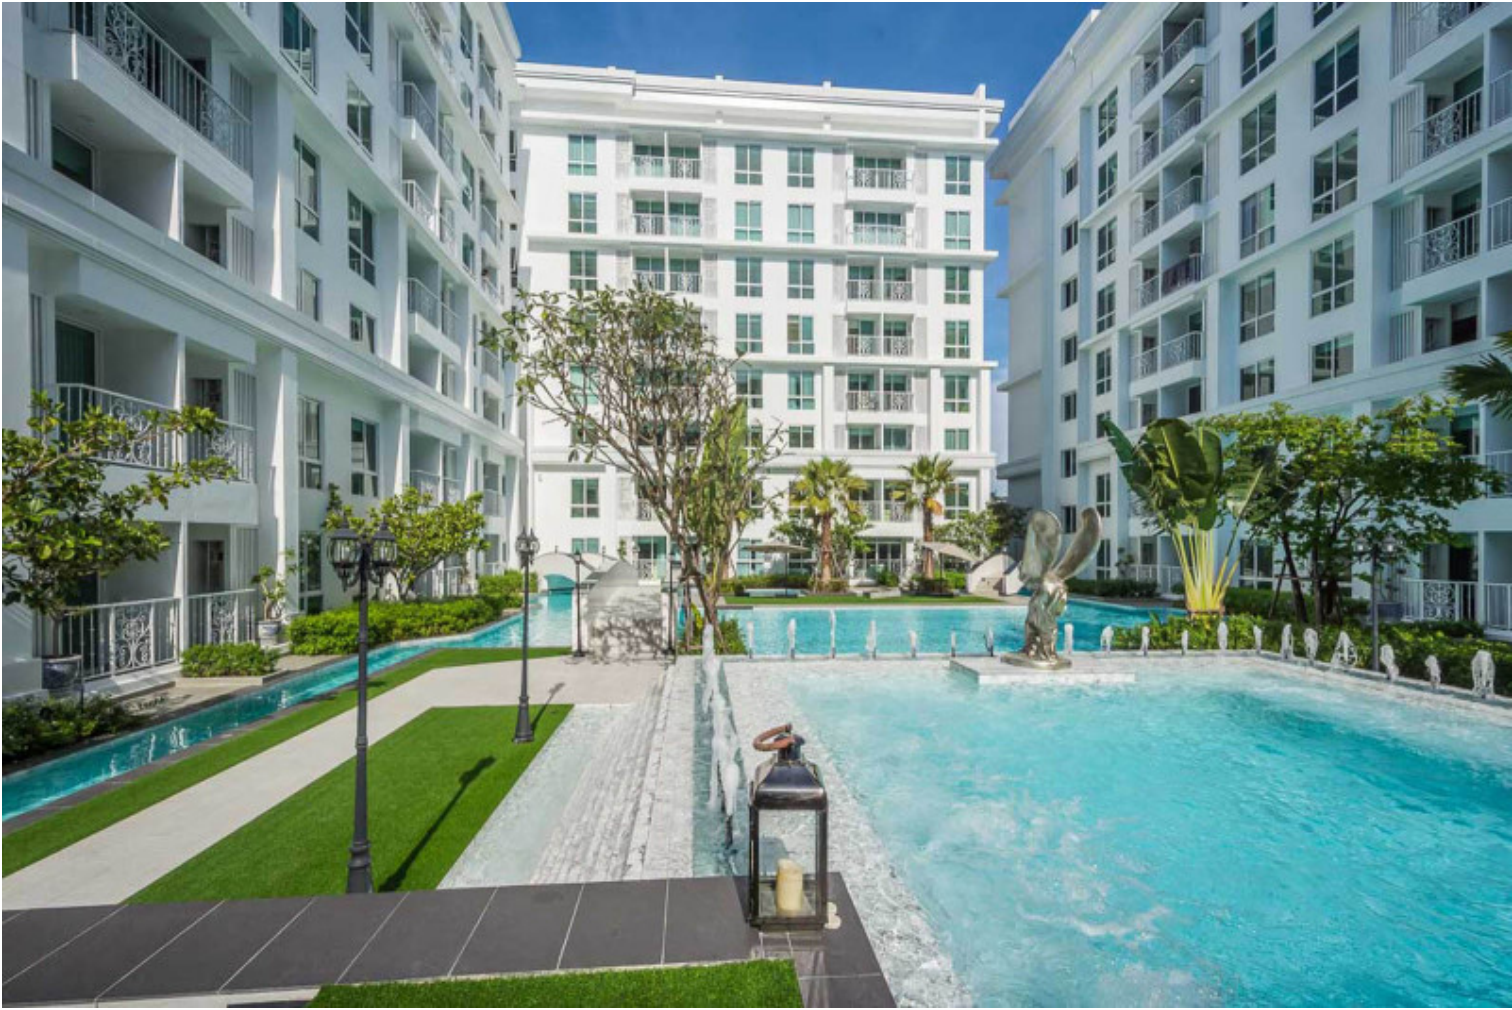

The Orient Jomtien - 1 Bed 1 Bath

Pattaya, Jomtien, Thailand

Reference: 5449

฿1,990,000

1 Bedrooms

1 Bathrooms

Condo

Property Description

The Orient Resort and Spa is comprised of three low-rise luxury condominiums developed by Matrix, offering a sensory-rich atmosphere against a backdrop of colonial-inspired design. It is located in the heart of Jomtien, close to the new Jomtien Second Road and about 1,500 meters from Sukhumvit Road. The condominium offers a good living with amenities such as fully fitted units, swimming pool, gym, sauna, and security system.

Photo Gallery

Property Details

- **Property Type:** Condo
- **Location:** Pattaya, Jomtien, Thailand
- **Internal Area:** 35m²
- **Land Area:** 7972m²
- **Price:** **฿1,990,000**
- **Bedrooms:** 1
- **Bathrooms:** 1