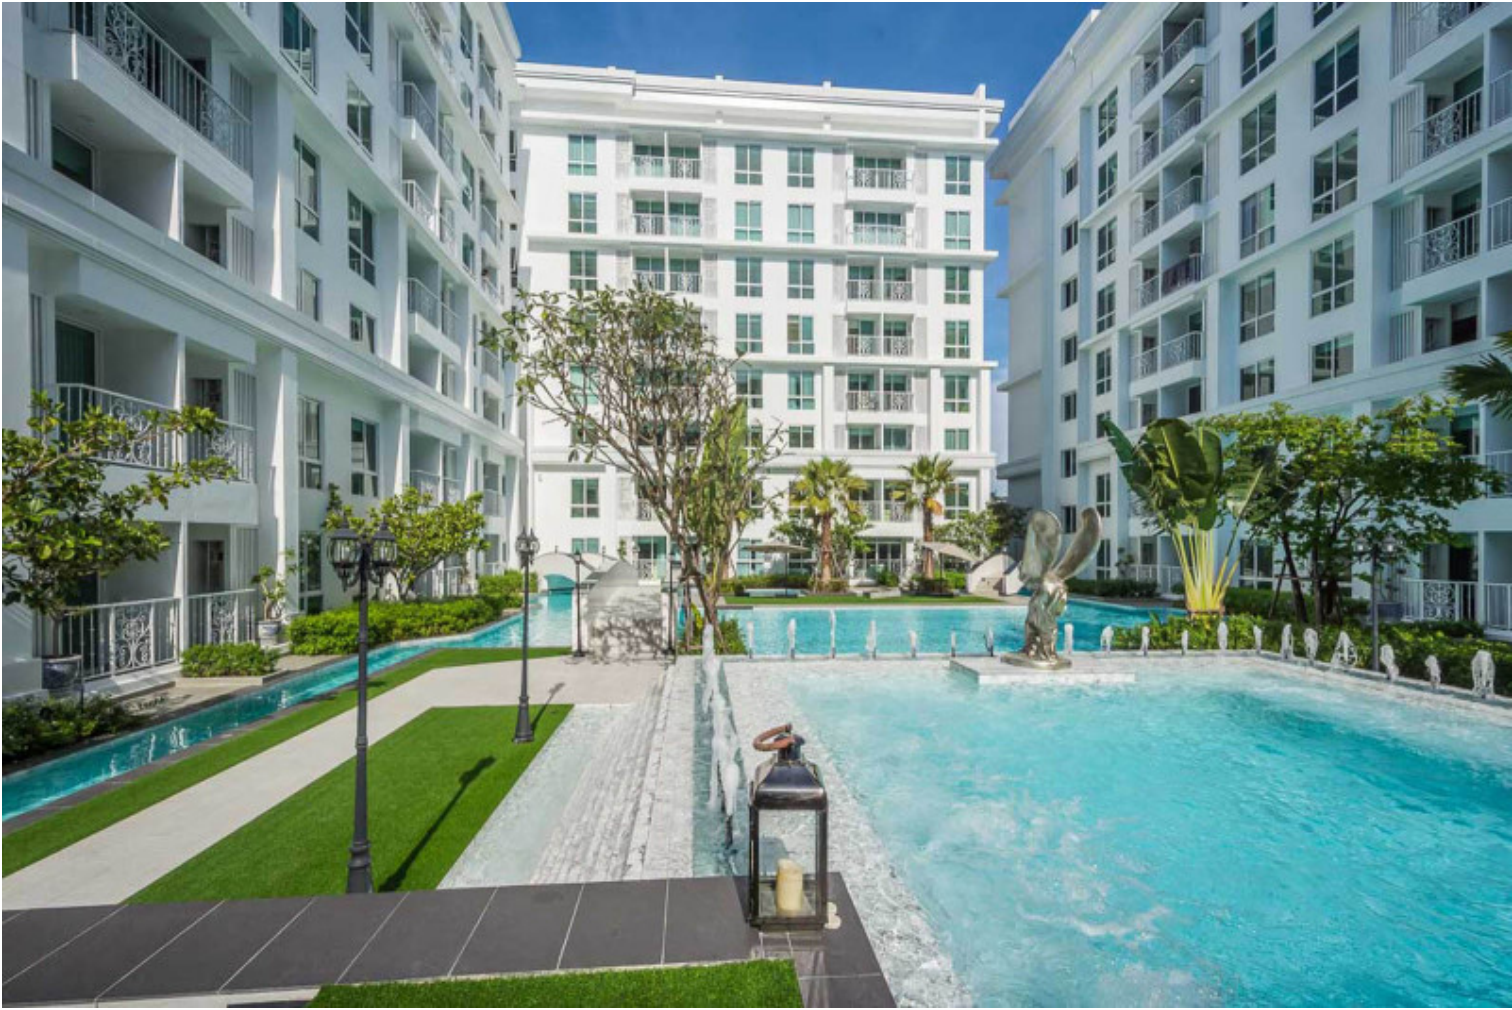

The Orient Jomtien - 1 Bed 1 Bath

Pattaya, Jomtien, Thailand

Reference: 5449

฿1,990,000

1 Bedrooms

1 Bathrooms

Condo