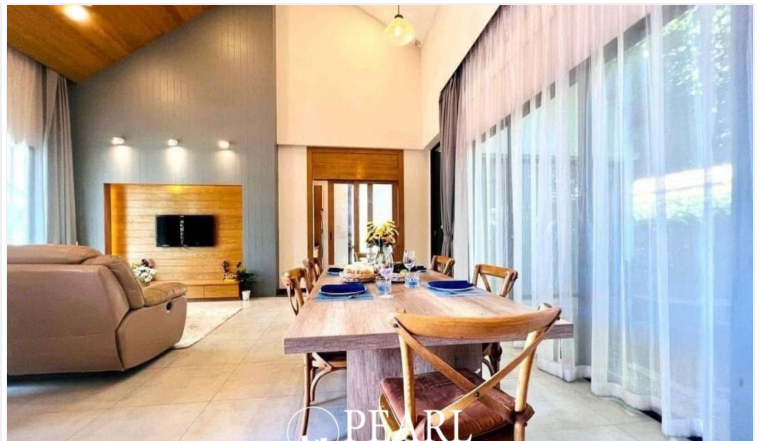

The Maple Village - 3 Bed 2 Bath With Private Swimming Pool

Pattaya, Huay Yai, Thailand

Reference: 9440

฿6,990,000

3 Bedrooms

2 Bathrooms

Villa

Property Description

A modern resort-style single-story house, distinguished by its contemporary design, crafted to provide an elevated living experience from the moment you step into "The Maple Pattaya."

This single detached house features **3 bedrooms, 2 bathrooms**, with a **usable area of 270 m²** and a **land size of 462 m²**. Designed with a well-balanced layout, the home offers a fully equipped kitchen, a spacious living room, a dedicated dining area, and stylish modern bathrooms.

Additionally, the project provides comprehensive shared facilities, including a clubhouse, swimming pool, fitness center, landscaped garden, and 24-hour security system.

Photo Gallery

Property Details

- **Property Type:** Villa
- **Location:** Pattaya, Huay Yai, Thailand
- **Internal Area:** 270.70m²
- **Land Area:** 462m²
- **Price:** ฿6,990,000
- **Bedrooms:** 3
- **Bathrooms:** 2