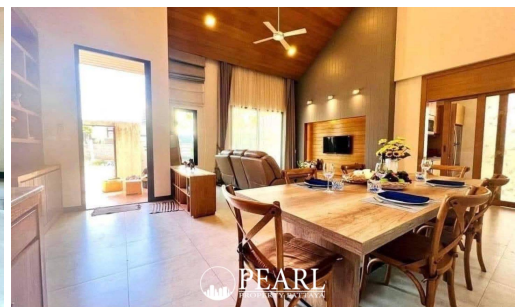

The Maple Village - 3 Bed 2 Bath With Private Swimming Pool

Pattaya, Huay Yai, Thailand

Reference: 9440

฿6,990,000

3 Bedrooms

2 Bathrooms

Villa

Property Description

A modern resort-style single-story house, distinguished by its contemporary design, crafted to provide an elevated living experience from the moment you step into "The Maple Pattaya."

This single detached house features **3 bedrooms, 2 bathrooms**, with a **usable area of 270 m²** and a **land size of 462 m²**. Designed with a well-balanced layout, the home offers a fully equipped kitchen, a spacious living room, a dedicated dining area, and stylish modern bathrooms.

Additionally, the project provides comprehensive shared facilities, including a clubhouse, swimming pool, fitness center, landscaped garden, and 24-hour security system.

Photo Gallery

Property Details

- **Property Type:** Villa
- **Location:** Pattaya, Huay Yai, Thailand
- **Internal Area:** 270.70m²
- **Land Area:** 462m²
- **Price:** ฿6,990,000
- **Bedrooms:** 3
- **Bathrooms:** 2