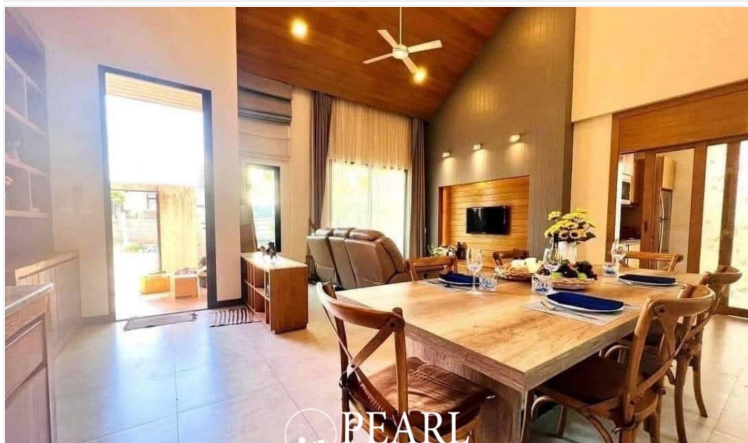

Property Description

A modern resort-style single-story house, distinguished by its contemporary design, crafted to provide an elevated living experience from the moment you step into "The Maple Pattaya."

This single detached house features **3 bedrooms, 2 bathrooms**, with a **usable area of 270 m²** and a **land size of 462 m²**. Designed with a well-balanced layout, the home offers a fully equipped kitchen, a spacious living room, a dedicated dining area, and stylish modern bathrooms.

Additionally, the project provides comprehensive shared facilities, including a clubhouse, swimming pool, fitness center, landscaped garden, and 24-hour security system.

Photo Gallery