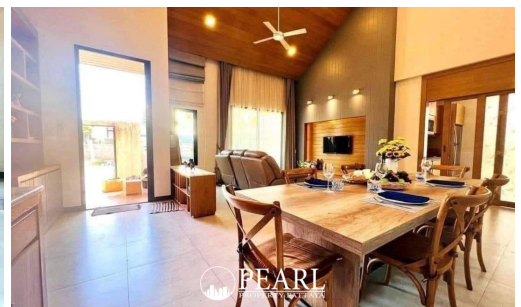

The Maple Village - 3 Bed 2 Bath With Private Swimming Pool

Muang Pattaya, Huay Yai, Thailand

Reference: 9440

฿6,990,000

3 Bedrooms

2 Bathrooms

Villa

Property Description

A modern resort-style single-story house, distinguished by its contemporary design, crafted to provide an elevated living experience from the moment you step into "The Maple Pattaya."

This single detached house features **3 bedrooms, 2 bathrooms**, with a **usable area of 270 m²** and a **land size of 462 m²**. Designed with a well-balanced layout, the home offers a fully equipped kitchen, a spacious living room, a dedicated dining area, and stylish modern bathrooms.

Additionally, the project provides comprehensive shared facilities, including a clubhouse, swimming pool, fitness center, landscaped garden, and 24-hour security system.

Photo Gallery

Property Details

- **Property Type:** Villa
- **Location:** Muang Pattaya, Huay Yai, Thailand
- **Internal Area:** 270.70m²
- **Land Area:** 462m²
- **Price:** ฿6,990,000
- **Bedrooms:** 3
- **Bathrooms:** 2