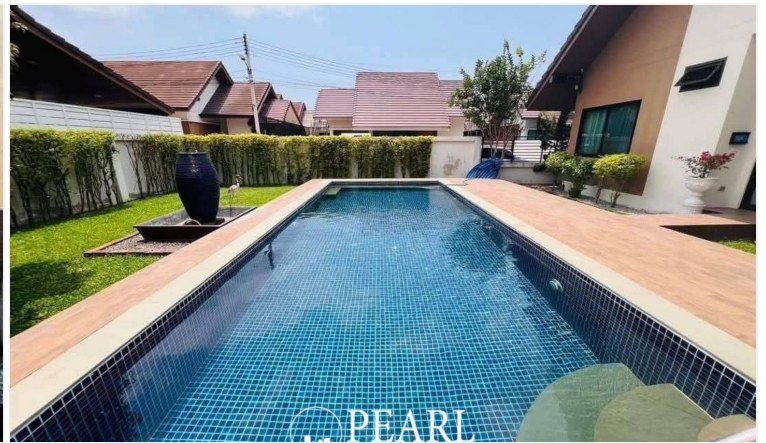

The Maple Village - 3 Bed 2 Bath With Private Swimming Pool

Pattaya, Huay Yai, Thailand

Reference: 9440

฿6,990,000

3 Bedrooms

2 Bathrooms

Villa

Property Description

A modern resort-style single-story house, distinguished by its contemporary design, crafted to provide an elevated living experience from the moment you step into "The Maple Pattaya."

This single detached house features **3 bedrooms, 2 bathrooms**, with a **usable area of 270 m²** and a **land size of 462 m²**. Designed with a well-balanced layout, the home offers a fully equipped kitchen, a spacious living room, a dedicated dining area, and stylish modern bathrooms.

Additionally, the project provides comprehensive shared facilities, including a clubhouse, swimming pool, fitness center, landscaped garden, and 24-hour security system.

Photo Gallery

Property Details

- **Property Type:** Villa
- **Location:** Pattaya, Huay Yai, Thailand
- **Internal Area:** 270.70m²
- **Land Area:** 462m²
- **Price:** ฿6,990,000
- **Bedrooms:** 3
- **Bathrooms:** 2