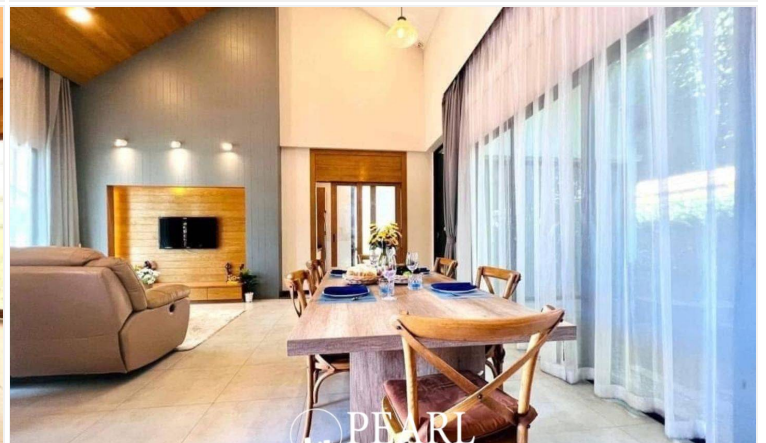

Property Description

A modern resort-style single-story house, distinguished by its contemporary design, crafted to provide an elevated living experience from the moment you step into "The Maple Pattaya."

This single detached house features **3 bedrooms, 2 bathrooms**, with a **usable area of 270 m²** and a **land size of 462 m²**. Designed with a well-balanced layout, the home offers a fully equipped kitchen, a spacious living room, a dedicated dining area, and stylish modern bathrooms.

Additionally, the project provides comprehensive shared facilities, including a clubhouse, swimming pool, fitness center, landscaped garden, and 24-hour security system.

Photo Gallery