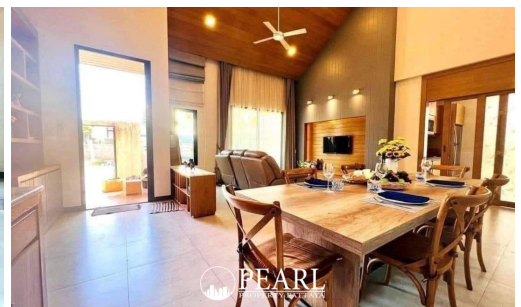

# The Maple Village - 3 Bed 2 Bath With Private Swimming Pool

Muang Pattaya, Huay Yai, Thailand

Reference: 9440

# Property Description

---

A modern resort-style single-story house, distinguished by its contemporary design, crafted to provide an elevated living experience from the moment you step into "The Maple Pattaya."

This single detached house features **3 bedrooms, 2 bathrooms**, with a **usable area of 270 m<sup>2</sup>** and a **land size of 462 m<sup>2</sup>**. Designed with a well-balanced layout, the home offers a fully equipped kitchen, a spacious living room, a dedicated dining area, and stylish modern bathrooms.

# Photo Gallery

---