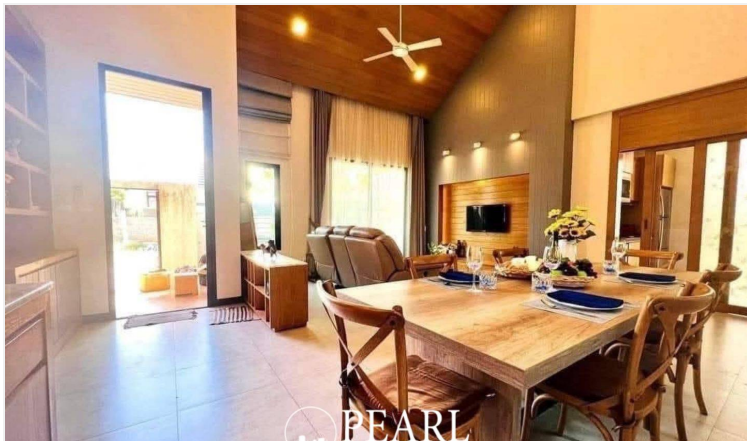

The Maple Village - 3 Bed 2 Bath With Private Swimming Pool

Pattaya, Huay Yai, Thailand

Reference: 9440

฿6,990,000

3 Bedrooms

2 Bathrooms

Villa

Property Description

A modern resort-style single-story house, distinguished by its contemporary design, crafted to provide an elevated living experience from the moment you step into "The Maple Pattaya."

This single detached house features **3 bedrooms, 2 bathrooms**, with a **usable area of 270 m²** and a **land size of 462 m²**. Designed with a well-balanced layout, the home offers a fully equipped kitchen, a spacious living room, a dedicated dining area, and stylish modern bathrooms.

Additionally, the project provides comprehensive shared facilities, including a clubhouse, swimming pool, fitness center, landscaped garden, and 24-hour security system.

Photo Gallery

Property Details

- **Property Type:** Villa
- **Location:** Pattaya, Huay Yai, Thailand
- **Internal Area:** 270.70m²
- **Land Area:** 462m²
- **Price:** ฿6,990,000
- **Bedrooms:** 3
- **Bathrooms:** 2