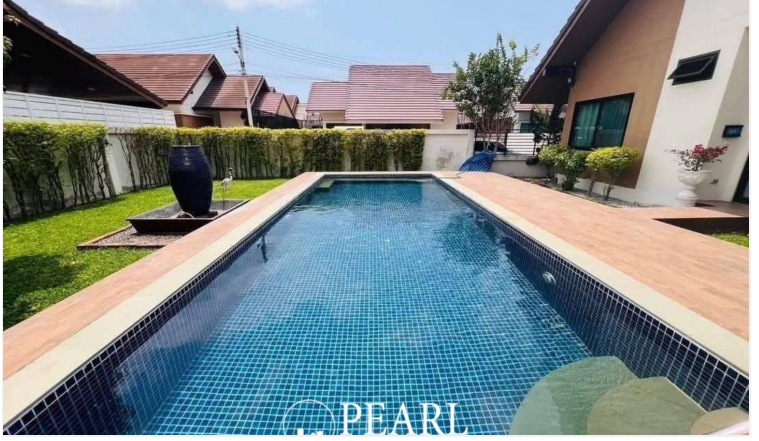

The Maple Village - 3 Bed 2 Bath With Private Swimming Pool

Muang Pattaya, Huay Yai, Thailand

Reference: 9440

฿6,990,000

3 Bedrooms

2 Bathrooms

Villa

Property Description

A modern resort-style single-story house, distinguished by its contemporary design, crafted to provide an elevated living experience from the moment you step into "The Maple Pattaya."

This single detached house features **3 bedrooms, 2 bathrooms**, with a **usable area of 270 m²** and a **land size of 462 m²**. Designed with a well-balanced layout, the home offers a fully equipped kitchen, a spacious living room, a dedicated dining area, and stylish modern bathrooms.

Additionally, the project provides comprehensive shared facilities, including a clubhouse, swimming pool, fitness center, landscaped garden, and 24-hour security system.

Photo Gallery

Property Details

- **Property Type:** Villa
- **Location:** Muang Pattaya, Huay Yai, Thailand
- **Internal Area:** 270.70m²
- **Land Area:** 462m²
- **Price:** ฿6,990,000
- **Bedrooms:** 3
- **Bathrooms:** 2