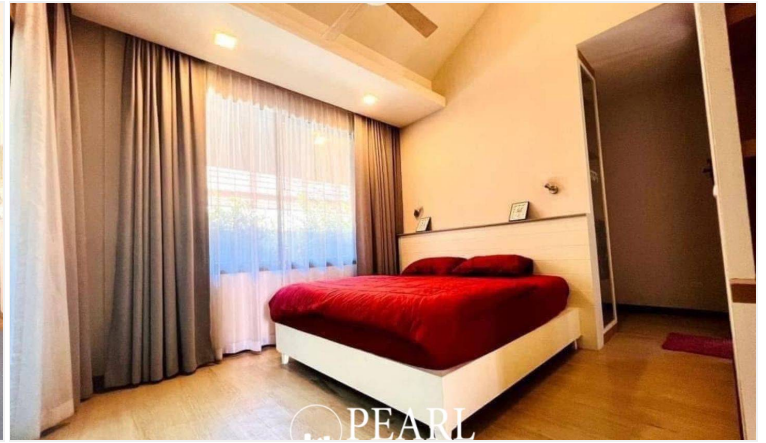

The Maple Village - 3 Bed 2 Bath With Private Swimming Pool

Pattaya, Huay Yai, Thailand

Reference: 9440

฿6,990,000

3 Bedrooms

2 Bathrooms

Villa

Property Description

A modern resort-style single-story house, distinguished by its contemporary design, crafted to provide an elevated living experience from the moment you step into "The Maple Pattaya."

This single detached house features **3 bedrooms, 2 bathrooms**, with a **usable area of 270 m²** and a **land size of 462 m²**. Designed with a well-balanced layout, the home offers a fully equipped kitchen, a spacious living room, a dedicated dining area, and stylish modern bathrooms.

Additionally, the project provides comprehensive shared facilities, including a clubhouse, swimming pool, fitness center, landscaped garden, and 24-hour security system.

Photo Gallery

Property Details

- **Property Type:** Villa
- **Location:** Pattaya, Huay Yai, Thailand
- **Internal Area:** 270.70m²
- **Land Area:** 462m²
- **Price:** ฿6,990,000
- **Bedrooms:** 3
- **Bathrooms:** 2