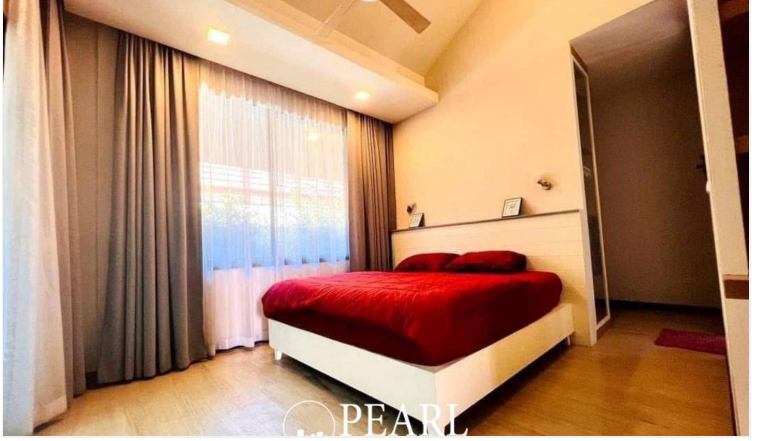

The Maple Village - 3 Bed 2 Bath With Private Swimming Pool

Muang Pattaya, Huay Yai, Thailand

Reference: 9440

฿6,990,000

3 Bedrooms

2 Bathrooms

Villa

Property Description

A modern resort-style single-story house, distinguished by its contemporary design, crafted to provide an elevated living experience from the moment you step into "The Maple Pattaya."

This single detached house features **3 bedrooms, 2 bathrooms**, with a **usable area of 270 m²** and a **land size of 462 m²**. Designed with a well-balanced layout, the home offers a fully equipped kitchen, a spacious living room, a dedicated dining area, and stylish modern bathrooms.

Additionally, the project provides comprehensive shared facilities, including a clubhouse, swimming pool, fitness center, landscaped garden, and 24-hour security system.

Photo Gallery

Property Details

- **Property Type:** Villa
- **Location:** Muang Pattaya, Huay Yai, Thailand
- **Internal Area:** 270.70m²
- **Land Area:** 462m²
- **Price:** ฿6,990,000
- **Bedrooms:** 3
- **Bathrooms:** 2