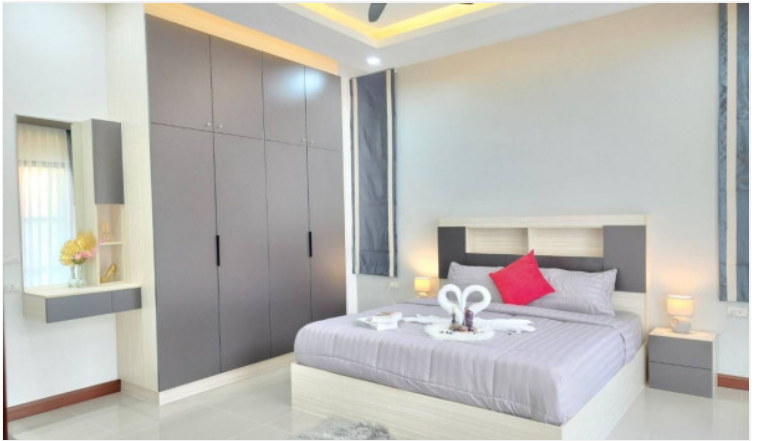

Property Description

This beautiful 4 bedroom, 4 bathroom house with a private pool and garden. This house is located just a few minutes away from the motorway, offering easy access to all amenities. Here is everything you need to know about this dream family home.

Photo Gallery