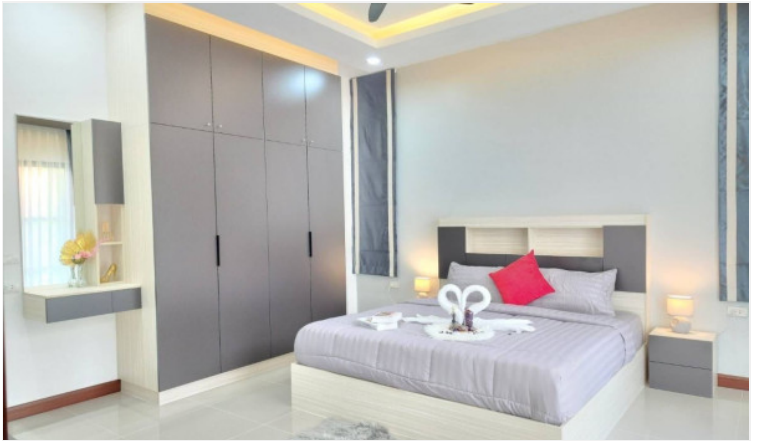

Property Description

This beautiful 4 bedroom, 4 bathroom house with a private pool and garden. This house is located just a few minutes away from the motorway, offering easy access to all amenities. Here is everything you need to know about this dream family home.

Photo Gallery