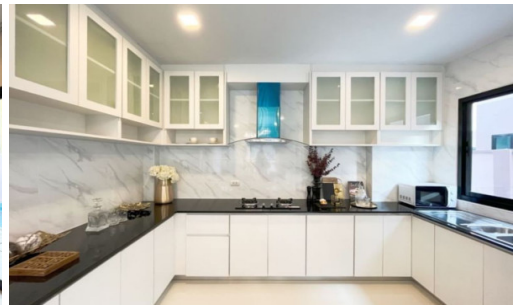

The Lake - 3 Bed 3 Bath Single 2 - storey house (A25)

Pattaya, Huay Yai, Thailand

Reference: 19055

฿12,010,315

Villa