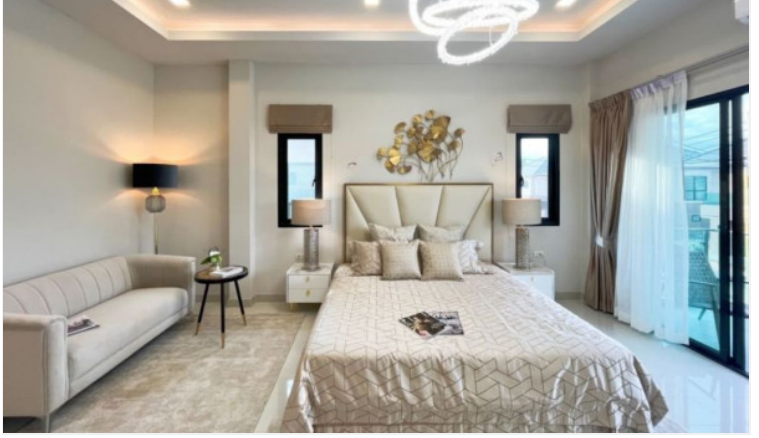

The Lake - 3 Bed 3 Bath Single 2 - storey house (A25)

Pattaya, Huay Yai, Thailand

Reference: 19055

฿12,010,315

3 Bedrooms

3 Bathrooms

Villa

Property Description

About The Lake Huay Yai

The Lake Village is located at Huay-yai (Pattaya), 300 km. from Huay-yai railway. It is a brand new Village introduced by Chokchai Group. The Lake is consist of 550 houses, involving 3 segmentation such as Modish (2 storey single houses), Millennium (2 storey townhome), and Macro (1 storey single houses).The house's architect is designed in the modern - contemporary style home in which is designed to fit with the lifestyle of the local people " Huay-yai". The house's function has 2 bedrooms and 1 master bedrooms included walk-in-closet and bathtub, 3 bathrooms, 1 living room, 1 kitchen and 2 cars parking lots.The Lake's facilities have a fascinating scenery and relaxing zone in which is consisted with a 200 metre length lake inside the village, Waterfall swimming pool, topical garden mix with European garden design landscape, A running and bicycle track around the common areas and fitness.The Lake is easy to accessible to several places to served customer's conveniences such asSupermarket - Local huay-yai market, Seven-eleven, Mini Big C, Lotus and etc...Pattaya tourist attraction - Floating market, Silverlake, Cartoon network, Ramayana, Local Huay-yai waterfall and Jomtian beachRestaurant - A fantastic restaurants including Glass house, Tea factory, A la campagne, The tree houses, honeydrew, and etc.

Photo Gallery

Property Details

- **Property Type:** Villa
- **Location:** Pattaya, Huay Yai, Thailand
- **Internal Area:** 221.55m²
- **Land Area:** 499m²
- **Price:** **฿12,010,315**
- **Bedrooms:** 3
- **Bathrooms:** 3