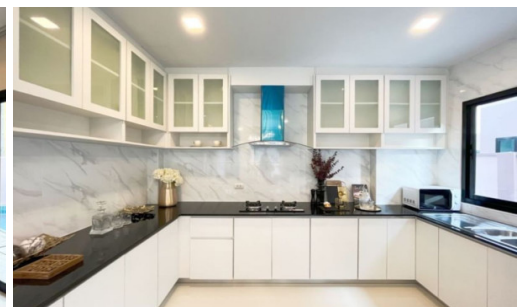

The Lake - 4 Bed 3 Bath Single 2 - storey house (B4)

Pattaya, Huay Yai, Thailand

Reference: 19064

฿11,862,315

4 Bedrooms

3 Bathrooms

Villa

Property Description

The Lake Village is located at Huay-yai (Pattaya), 300 km. from Huay-yai railway. It is a brand new Village introduced by Chokchai Group. The Lake is consist of 550 houses, involving 3 segmentation such as Modish (2 storey single houses), Millennium (2 storey townhome), and Macro (1 storey single houses).The house's architect is designed in the modern - contemporary style home in which is designed to fit with the lifestyle of the local people " Huay-yai". The house's function has 2 bedrooms and 1 master bedrooms included walk-in-closet and bathtub, 3 bathrooms, 1 living room, 1 kitchen and 2 cars parking lots.The Lake's facilities have a fascinating scenery and relaxing zone in which is consisted with a 200 metre length lake inside the village, Waterfall swimming pool, topical garden mix with European garden design landscape, A running and bicycle track around the common areas and fitness.The Lake is easy to accessible to several places to served customer's conveniences such asSupermarket - Local huay-yai market, Seven-eleven, Mini Big C, Lotus and etc...Pattaya tourist attraction - Floating market, Silverlake, Cartoon network, Ramayana, Local Huay-yai waterfall and Jomtian beachRestaurant - A fantastic restaurants including Glass house, Tea factory, A la campagne, The tree houses, honeydrew, and etc.

Photo Gallery

Property Details

- **Property Type:** Villa
- **Location:** Pattaya, Huay Yai, Thailand
- **Internal Area:** 221.55m²
- **Land Area:** 476m²
- **Price:** **฿11,862,315**
- **Bedrooms:** 4
- **Bathrooms:** 3