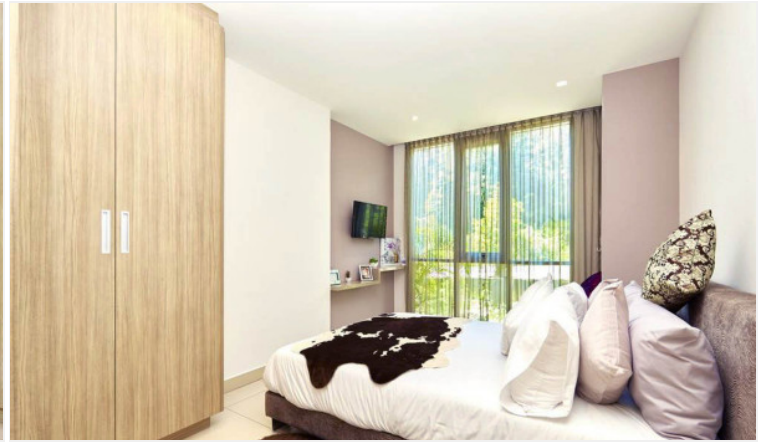

The Jewel Pratumnak - 2 Bed 2 Bath

Pattaya, Bang Lamung, Thailand

Reference: 9759

฿5,445,000

2 Bedrooms

2 Bathrooms

Condo

Property Description

The Jewel is a modern mid-rise condominium with a total of 121 units across 15 floors, located on Pratamnak hill. Mixing of 1-bedroom and 2-bedroom types, including stunning corner units and penthouses. Its design combines a perfect balance between the traditional and modern, focusing on earth tones decoration matching with luxury fixtures. The project provides all facilities on the 14th floor, including an infinity-edge swimming pool, a fully-equipped gym, and a sauna.

Photo Gallery

Property Details

- **Property Type:** Condo
- **Location:** Pattaya, Bang Lamung, Thailand
- **Internal Area:** 60m²
- **Land Area:** 1848m²
- **Price:** ฿5,445,000
- **Bedrooms:** 2
- **Bathrooms:** 2