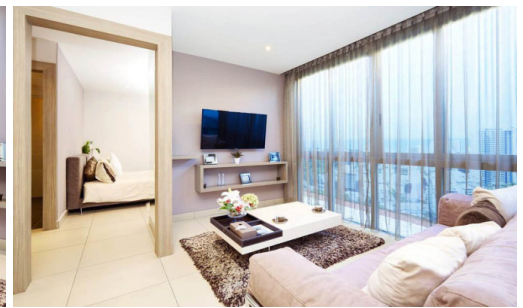

The Jewel Pratumnak - 2 Bed 2 Bath

Pattaya, Bang Lamung, Thailand

Reference: 9759

฿5,445,000

2 Bedrooms

2 Bathrooms

Condo

Property Description

The Jewel is a modern mid-rise condominium with a total of 121 units across 15 floors, located on Pratamnak hill. Mixing of 1-bedroom and 2-bedroom types, including stunning corner units and penthouses. Its design combines a perfect balance between the traditional and modern, focusing on earth tones decoration matching with luxury fixtures. The project provides all facilities on the 14th floor, including an infinity-edge swimming pool, a fully-equipped gym, and a sauna.

Photo Gallery

Property Details

- **Property Type:** Condo
- **Location:** Pattaya, Bang Lamung, Thailand
- **Internal Area:** 60m²
- **Land Area:** 1848m²
- **Price:** ฿5,445,000
- **Bedrooms:** 2
- **Bathrooms:** 2