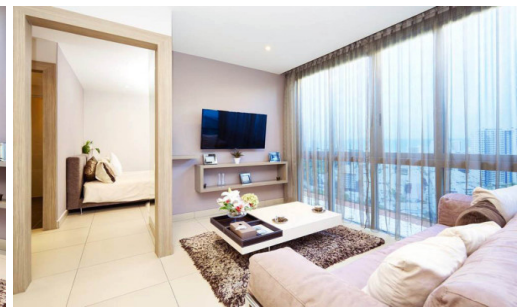

The Jewel Pratumnak - 2 Bed 2 Bath

Pattaya, Bang Lamung, Thailand

Reference: 9759

฿5,445,000

2 Bedrooms

2 Bathrooms

Condo

Property Description

The Jewel is a modern mid-rise condominium with a total of 121 units across 15 floors, located on Pratamnak hill. Mixing of 1-bedroom and 2-bedroom types, including stunning corner units and penthouses. Its design combines a perfect balance between the traditional and modern, focusing on earth tones decoration matching with luxury fixtures. The project provides all facilities on the 14th floor, including an infinity-edge swimming pool, a fully-equipped gym, and a sauna.

Photo Gallery

Property Details

- **Property Type:** Condo
- **Location:** Pattaya, Bang Lamung, Thailand
- **Internal Area:** 60m²
- **Land Area:** 1848m²
- **Price:** ฿5,445,000
- **Bedrooms:** 2
- **Bathrooms:** 2