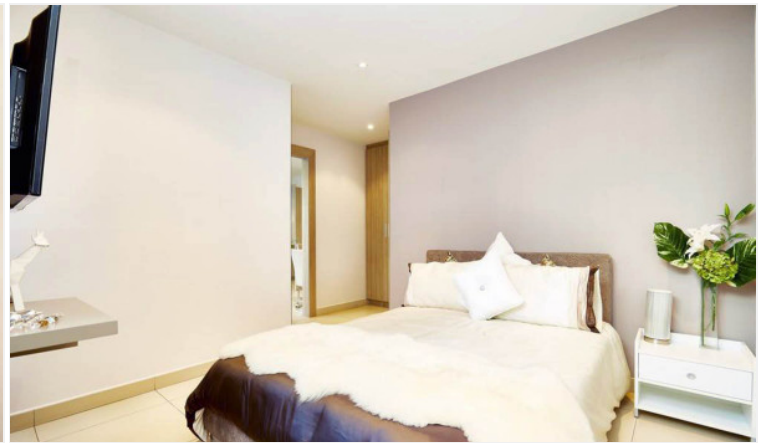

The Jewel Pratumnak - 2 Bed 2 Bath

Pattaya, Bang Lamung, Thailand

Reference: 9759

฿5,445,000

2 Bedrooms

2 Bathrooms

Condo

Property Description

The Jewel is a modern mid-rise condominium with a total of 121 units across 15 floors, located on Pratamnak hill. Mixing of 1-bedroom and 2-bedroom types, including stunning corner units and penthouses. Its design combines a perfect balance between the traditional and modern, focusing on earth tones decoration matching with luxury fixtures. The project provides all facilities on the 14th floor, including an infinity-edge swimming pool, a fully-equipped gym, and a sauna.

Photo Gallery

Property Details

- **Property Type:** Condo
- **Location:** Pattaya, Bang Lamung, Thailand
- **Internal Area:** 60m²
- **Land Area:** 1848m²
- **Price:** ฿5,445,000
- **Bedrooms:** 2
- **Bathrooms:** 2