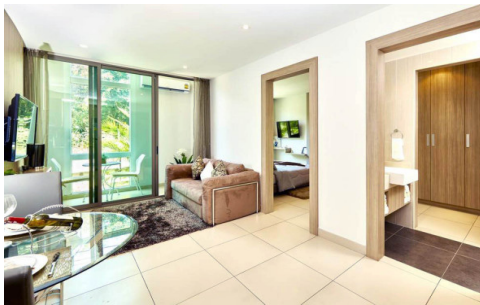

The Jewel Pratumnak - 1 Bed 1 Bath Sea View

Pattaya, Bang Lamung, Thailand
Reference: 9757

฿4,070,000

1 Bedrooms

1 Bathrooms

Condo

Property Description

The Jewel is a modern mid-rise condominium with a total of 121 units across 15 floors, located on Pratamnak hill. Mixing of 1-bedroom and 2-bedroom types, including stunning corner units and penthouses. Its design combines a perfect balance between the traditional and modern, focusing on earth tones decoration matching with luxury fixtures. The project provides all facilities on the 14th floor, including an infinity-edge swimming pool, a fully-equipped gym, and a sauna.

Photo Gallery

Property Details

- **Property Type:** Condo
- **Location:** Pattaya, Bang Lamung, Thailand
- **Internal Area:** 40m²
- **Land Area:** 1848m²
- **Price:** ฿4,070,000
- **Bedrooms:** 1
- **Bathrooms:** 1