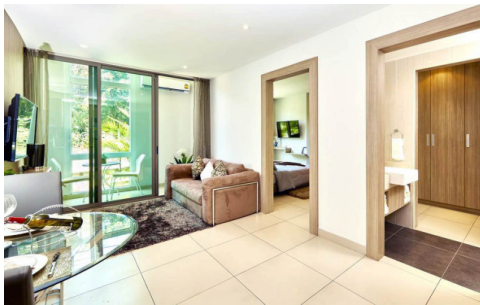

1 Bathrooms