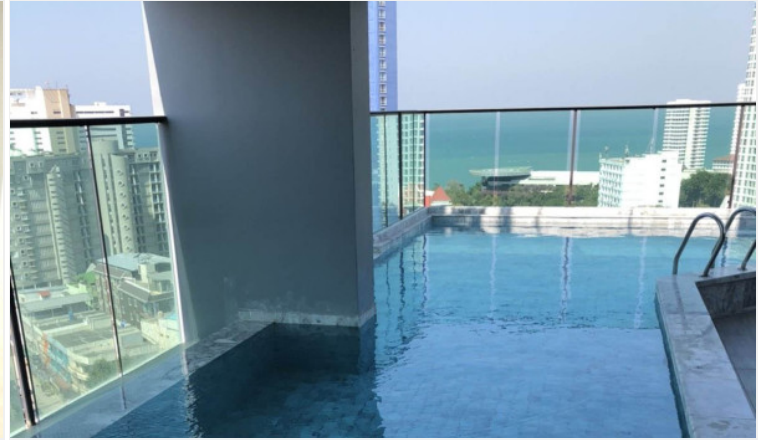

The Jewel Pratumnak - 1 Bed 1 Bath Sea View

Pattaya, Bang Lamung, Thailand
Reference: 9757

฿4,070,000

1 Bedrooms

1 Bathrooms

Condo

Property Description

The Jewel is a modern mid-rise condominium with a total of 121 units across 15 floors, located on Pratamnak hill. Mixing of 1-bedroom and 2-bedroom types, including stunning corner units and penthouses. Its design combines a perfect balance between the traditional and modern, focusing on earth tones decoration matching with luxury fixtures. The project provides all facilities on the 14th floor, including an infinity-edge swimming pool, a fully-equipped gym, and a sauna.

Photo Gallery

Property Details

- **Property Type:** Condo
- **Location:** Pattaya, Bang Lamung, Thailand
- **Internal Area:** 40m²
- **Land Area:** 1848m²
- **Price:** ฿4,070,000
- **Bedrooms:** 1
- **Bathrooms:** 1

Property Features

- Security
- Gym
- Sauna
- Swimming Pool

Location