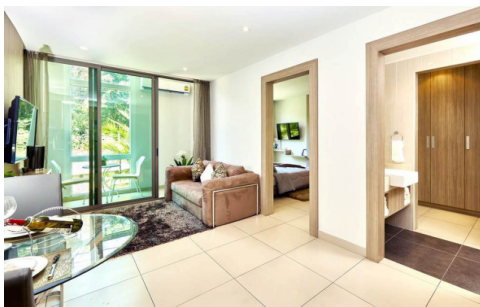

1 Bathrooms