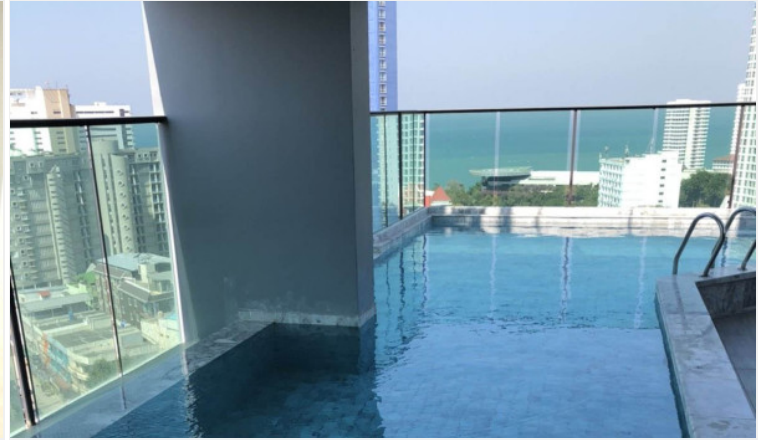

# Property Description

---

The Jewel is a modern mid-rise condominium with a total of 121 units across 15 floors, located on Pratamnak hill. Mixing of 1-bedroom and 2-bedroom types, including stunning corner units and penthouses. Its design combines a perfect balance between the traditional and modern, focusing on earth tones decoration matching with luxury fixtures. The project provides all facilities on the 14th floor, including an infinity-edge swimming pool, a fully-equipped gym, and a sauna.

# Photo Gallery

---