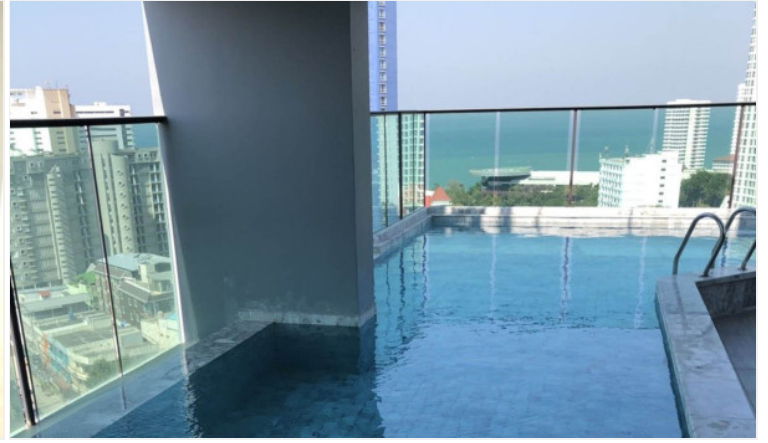

# Property Description

---

The Jewel is a modern mid-rise condominium with a total of 121 units across 15 floors, located on Pratamnak hill. Mixing of 1-bedroom and 2-bedroom types, including stunning corner units and penthouses. Its design combines a perfect balance between the traditional and modern, focusing on earth tones decoration matching with luxury fixtures. The project provides all facilities on the 14th floor, including an infinity-edge swimming pool, a fully-equipped gym, and a sauna.

# Photo Gallery

---