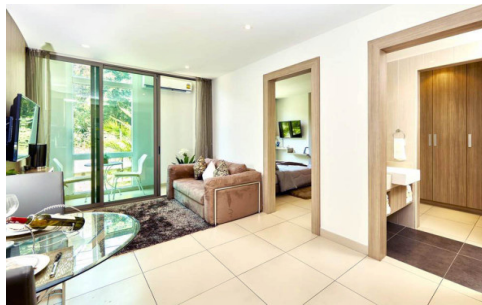

The Jewel Pratumnak - 1 Bed 1 Bath Sea View

Pattaya, Bang Lamung, Thailand
Reference: 9757

฿4,070,000

1 Bedrooms

1 Bathrooms

Condo

Property Description

The Jewel is a modern mid-rise condominium with a total of 121 units across 15 floors, located on Pratamnak hill. Mixing of 1-bedroom and 2-bedroom types, including stunning corner units and penthouses. Its design combines a perfect balance between the traditional and modern, focusing on earth tones decoration matching with luxury fixtures. The project provides all facilities on the 14th floor, including an infinity-edge swimming pool, a fully-equipped gym, and a sauna.

Photo Gallery

Property Details

- **Property Type:** Condo
- **Location:** Pattaya, Bang Lamung, Thailand
- **Internal Area:** 40m²
- **Land Area:** 1848m²
- **Price:** ฿4,070,000
- **Bedrooms:** 1
- **Bathrooms:** 1