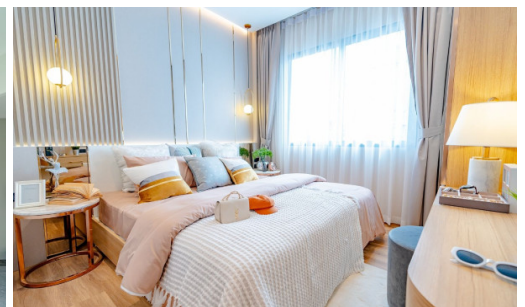

The Infini Pattaya - 4 Bed 5 Bath Private Pool (C1)

Pattaya, East Pattaya, Thailand

Reference: 18478

฿19,150,000

4 Bedrooms

5 Bathrooms

Villa