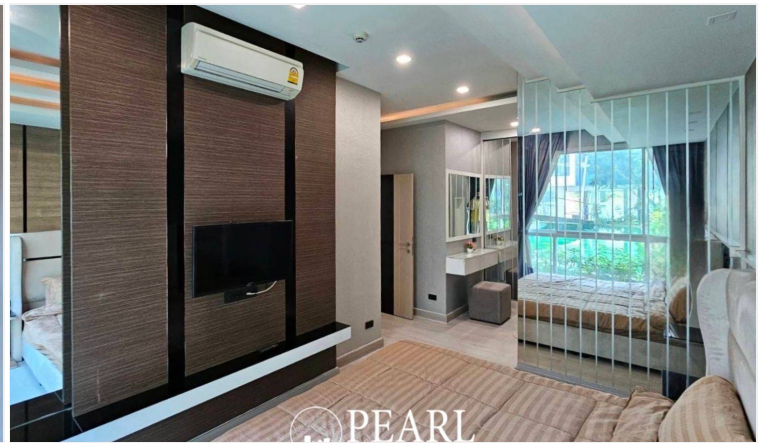

The Feelture Condominium - 2 Bed 2 Bath With Direct Pool Access

Pattaya, Na Jomtien, Thailand

Reference: 4193

฿4,250,000

2 Bedrooms

2 Bathrooms

Condo

Property Description

The Feelture Condominium is situated in the peaceful Najomtien Soi 4, offering a relaxed lifestyle with easy access to important locations. It's just a 3-minute drive to the beach and 10 minutes to the vibrant Pattaya City. The building features excellent amenities, including a swimming pool, jacuzzi, sauna, gym, covered parking, and 24-hour security for your peace of mind. This 2-bedroom, 2-bathroom unit on the 1st floor with direct pool access offers 60 sq. m. of living space. It comes fully furnished with a European kitchen, dining area, comfortable living room and a balcony.

Photo Gallery

Property Details

- **Property Type:** Condo
- **Location:** Pattaya, Na Jomtien, Thailand
- **Internal Area:** 60m²
- **Land Area:** 60m²
- **Price:** ฿4,250,000
- **Bedrooms:** 2
- **Bathrooms:** 2