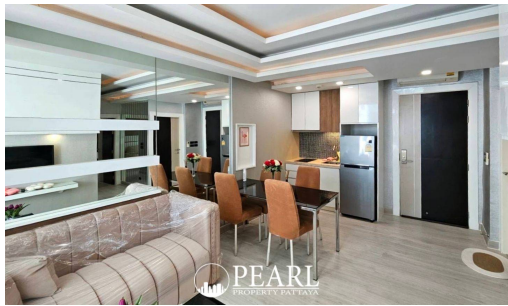

The Feelture Condominium - 2 Bed 2 Bath With Direct Pool Access

Pattaya, Na Jomtien, Thailand

Reference: 4193

฿4,250,000

2 Bedrooms

2 Bathrooms

Condo

Property Description

The Feelture Condominium is situated in the peaceful Najomtien Soi 4, offering a relaxed lifestyle with easy access to important locations. It's just a 3-minute drive to the beach and 10 minutes to the vibrant Pattaya City. The building features excellent amenities, including a swimming pool, jacuzzi, sauna, gym, covered parking, and 24-hour security for your peace of mind. This 2-bedroom, 2-bathroom unit on the 1st floor with direct pool access offers 60 sq. m. of living space. It comes fully furnished with a European kitchen, dining area, comfortable living room and a balcony.

Photo Gallery

Property Details

- **Property Type:** Condo
- **Location:** Pattaya, Na Jomtien, Thailand
- **Internal Area:** 60m²
- **Land Area:** 60m²
- **Price:** ฿4,250,000
- **Bedrooms:** 2
- **Bathrooms:** 2