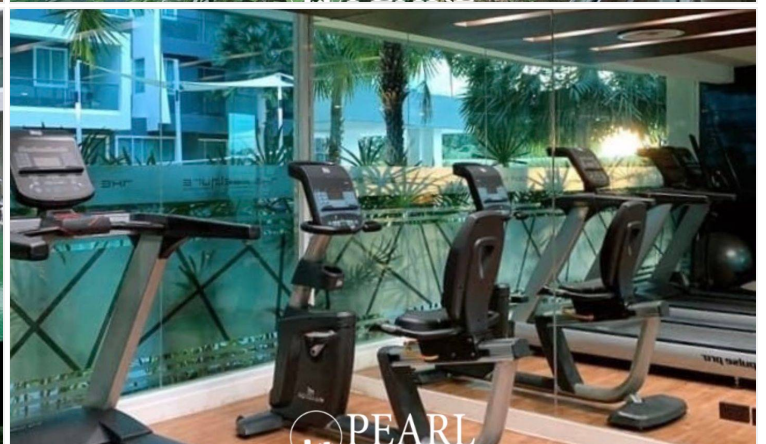

The Feelture Condominium - 2 Bed 2 Bath With Direct Pool Access

Pattaya, Na Jomtien, Thailand

Reference: 4193

฿4,350,000

2 Bedrooms

2 Bathrooms

Condo

Property Description

The Feelture Condominium is situated in the peaceful Najomtien Soi 4, offering a relaxed lifestyle with easy access to important locations. It's just a 3-minute drive to the beach and 10 minutes to the vibrant Pattaya City. The building features excellent amenities, including a swimming pool, jacuzzi, sauna, gym, covered parking, and 24-hour security for your peace of mind. This 2-bedroom, 2-bathroom unit on the 1st floor with direct pool access offers 60 sq. m. of living space. It comes fully furnished with a European kitchen, dining area, comfortable living room and a balcony.

Photo Gallery

Property Details

- **Property Type:** Condo
- **Location:** Pattaya, Na Jomtien, Thailand
- **Internal Area:** 60m²
- **Land Area:** 60m²
- **Price:** ฿4,350,000
- **Bedrooms:** 2
- **Bathrooms:** 2