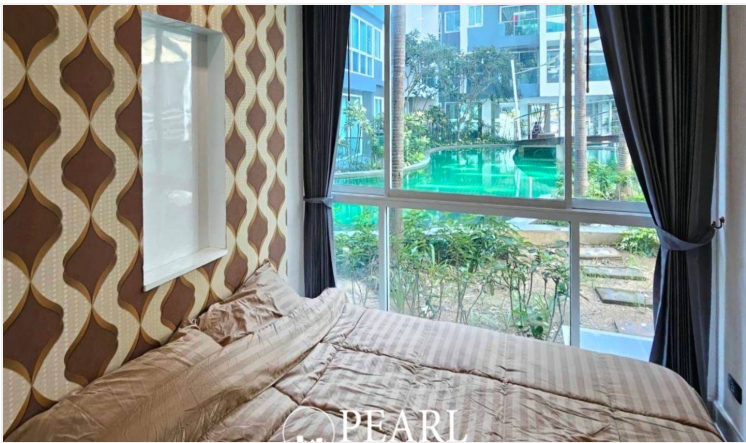

The Feelture Condominium - 2 Bed 2 Bath With Direct Pool Access

Pattaya, Na Jomtien, Thailand

Reference: 4193

฿4,250,000

2 Bedrooms

2 Bathrooms

Condo

Property Description

The Feelture Condominium is situated in the peaceful Najomtien Soi 4, offering a relaxed lifestyle with easy access to important locations. It's just a 3-minute drive to the beach and 10 minutes to the vibrant Pattaya City. The building features excellent amenities, including a swimming pool, jacuzzi, sauna, gym, covered parking, and 24-hour security for your peace of mind. This 2-bedroom, 2-bathroom unit on the 1st floor with direct pool access offers 60 sq. m. of living space. It comes fully furnished with a European kitchen, dining area, comfortable living room and a balcony.

Photo Gallery

Property Details

- **Property Type:** Condo
- **Location:** Pattaya, Na Jomtien, Thailand
- **Internal Area:** 60m²
- **Land Area:** 60m²
- **Price:** ฿4,250,000
- **Bedrooms:** 2
- **Bathrooms:** 2