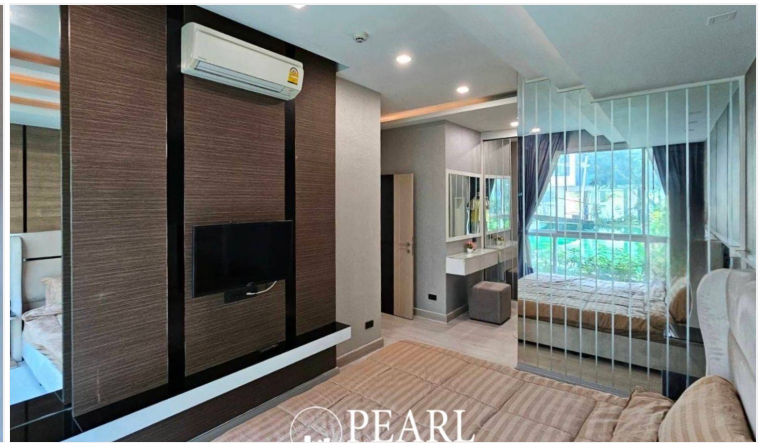

The Feelture Condominium - 2 Bed 2 Bath With Direct Pool Access

Pattaya, Na Jomtien, Thailand

Reference: 4193

฿4,350,000

2 Bedrooms

2 Bathrooms

Condo

Property Description

The Feelture Condominium is situated in the peaceful Najomtien Soi 4, offering a relaxed lifestyle with easy access to important locations. It's just a 3-minute drive to the beach and 10 minutes to the vibrant Pattaya City. The building features excellent amenities, including a swimming pool, jacuzzi, sauna, gym, covered parking, and 24-hour security for your peace of mind. This 2-bedroom, 2-bathroom unit on the 1st floor with direct pool access offers 60 sq. m. of living space. It comes fully furnished with a European kitchen, dining area, comfortable living room and a balcony.

Photo Gallery

Property Details

- **Property Type:** Condo
- **Location:** Pattaya, Na Jomtien, Thailand
- **Internal Area:** 60m²
- **Land Area:** 60m²
- **Price:** ฿4,350,000
- **Bedrooms:** 2
- **Bathrooms:** 2