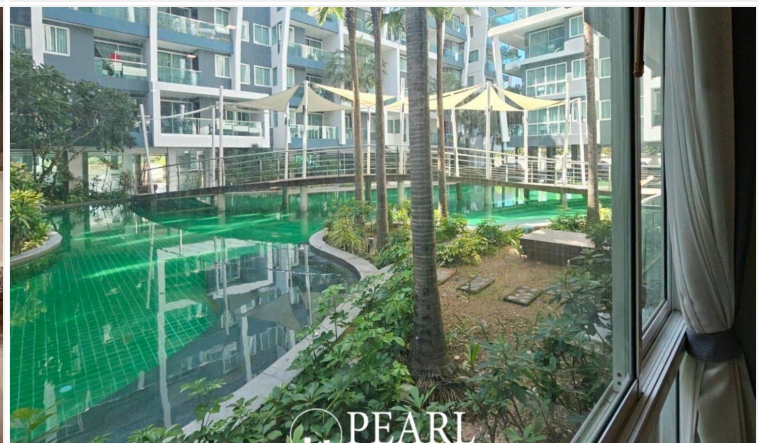

The Feelture Condominium - 2 Bed 2 Bath With Direct Pool Access

Pattaya, Na Jomtien, Thailand

Reference: 4193

฿4,250,000

2 Bedrooms

2 Bathrooms

Condo

Property Description

The Feelture Condominium is situated in the peaceful Najomtien Soi 4, offering a relaxed lifestyle with easy access to important locations. It's just a 3-minute drive to the beach and 10 minutes to the vibrant Pattaya City. The building features excellent amenities, including a swimming pool, jacuzzi, sauna, gym, covered parking, and 24-hour security for your peace of mind. This 2-bedroom, 2-bathroom unit on the 1st floor with direct pool access offers 60 sq. m. of living space. It comes fully furnished with a European kitchen, dining area, comfortable living room and a balcony.

Photo Gallery

Property Details

- **Property Type:** Condo
- **Location:** Pattaya, Na Jomtien, Thailand
- **Internal Area:** 60m²
- **Land Area:** 60m²
- **Price:** ฿4,250,000
- **Bedrooms:** 2
- **Bathrooms:** 2