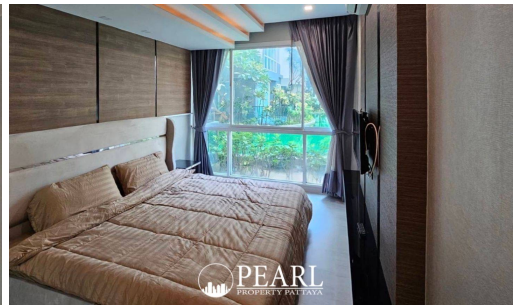

The Feelture Condominium - 2 Bed 2 Bath With Direct Pool Access

Pattaya, Na Jomtien, Thailand

Reference: 4193

฿4,350,000

2 Bedrooms

2 Bathrooms

Condo

Property Description

The Feelture Condominium is situated in the peaceful Najomtien Soi 4, offering a relaxed lifestyle with easy access to important locations. It's just a 3-minute drive to the beach and 10 minutes to the vibrant Pattaya City. The building features excellent amenities, including a swimming pool, jacuzzi, sauna, gym, covered parking, and 24-hour security for your peace of mind. This 2-bedroom, 2-bathroom unit on the 1st floor with direct pool access offers 60 sq. m. of living space. It comes fully furnished with a European kitchen, dining area, comfortable living room and a balcony.

Photo Gallery

Property Details

- **Property Type:** Condo
- **Location:** Pattaya, Na Jomtien, Thailand
- **Internal Area:** 60m²
- **Land Area:** 60m²
- **Price:** ฿4,350,000
- **Bedrooms:** 2
- **Bathrooms:** 2