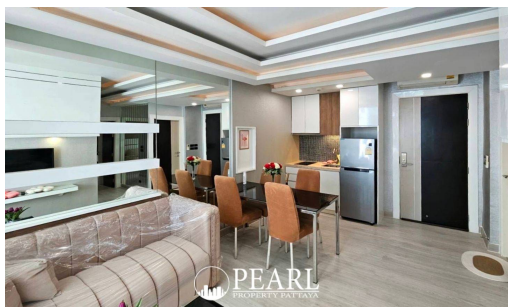

The Feelture Condominium - 2 Bed 2 Bath With Direct Pool Access

Pattaya, Na Jomtien, Thailand

Reference: 4193

฿4,350,000

2 Bedrooms

2 Bathrooms

Condo

Property Description

The Feelture Condominium is situated in the peaceful Najomtien Soi 4, offering a relaxed lifestyle with easy access to important locations. It's just a 3-minute drive to the beach and 10 minutes to the vibrant Pattaya City. The building features excellent amenities, including a swimming pool, jacuzzi, sauna, gym, covered parking, and 24-hour security for your peace of mind. This 2-bedroom, 2-bathroom unit on the 1st floor with direct pool access offers 60 sq. m. of living space. It comes fully furnished with a European kitchen, dining area, comfortable living room and a balcony.

Photo Gallery

Property Details

- **Property Type:** Condo
- **Location:** Pattaya, Na Jomtien, Thailand
- **Internal Area:** 60m²
- **Land Area:** 60m²
- **Price:** ฿4,350,000
- **Bedrooms:** 2
- **Bathrooms:** 2