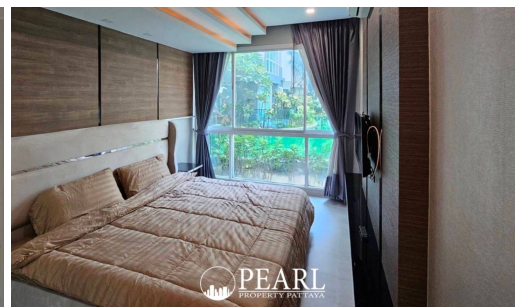

The Feelture Condominium - 2 Bed 2 Bath With Direct Pool Access

Pattaya, Na Jomtien, Thailand

Reference: 4193

฿4,350,000

2 Bedrooms

2 Bathrooms

Condo

Property Description

The Feelture Condominium is situated in the peaceful Najomtien Soi 4, offering a relaxed lifestyle with easy access to important locations. It's just a 3-minute drive to the beach and 10 minutes to the vibrant Pattaya City. The building features excellent amenities, including a swimming pool, jacuzzi, sauna, gym, covered parking, and 24-hour security for your peace of mind. This 2-bedroom, 2-bathroom unit on the 1st floor with direct pool access offers 60 sq. m. of living space. It comes fully furnished with a European kitchen, dining area, comfortable living room and a balcony.

Photo Gallery

Property Details

- **Property Type:** Condo
- **Location:** Pattaya, Na Jomtien, Thailand
- **Internal Area:** 60m²
- **Land Area:** 60m²
- **Price:** ฿4,350,000
- **Bedrooms:** 2
- **Bathrooms:** 2