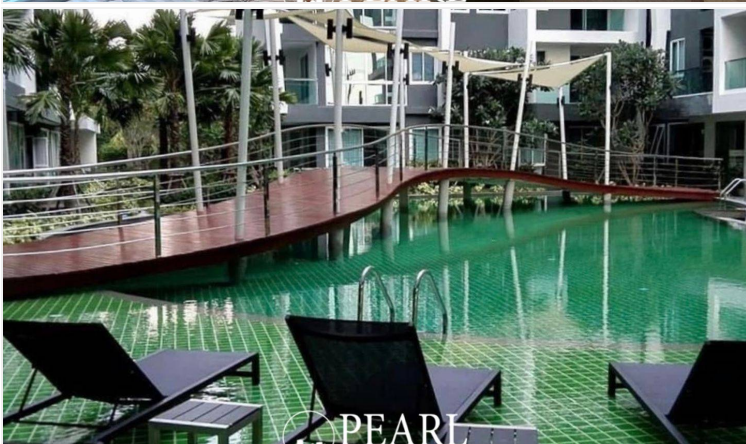

The Feelture Condominium - 2 Bed 2 Bath With Direct Pool Access

Pattaya, Na Jomtien, Thailand

Reference: 4193

฿4,350,000

2 Bedrooms

2 Bathrooms

Condo

Property Description

The Feelture Condominium is situated in the peaceful Najomtien Soi 4, offering a relaxed lifestyle with easy access to important locations. It's just a 3-minute drive to the beach and 10 minutes to the vibrant Pattaya City. The building features excellent amenities, including a swimming pool, jacuzzi, sauna, gym, covered parking, and 24-hour security for your peace of mind. This 2-bedroom, 2-bathroom unit on the 1st floor with direct pool access offers 60 sq. m. of living space. It comes fully furnished with a European kitchen, dining area, comfortable living room and a balcony.

Photo Gallery

Property Details

- **Property Type:** Condo
- **Location:** Pattaya, Na Jomtien, Thailand
- **Internal Area:** 60m²
- **Land Area:** 60m²
- **Price:** ฿4,350,000
- **Bedrooms:** 2
- **Bathrooms:** 2