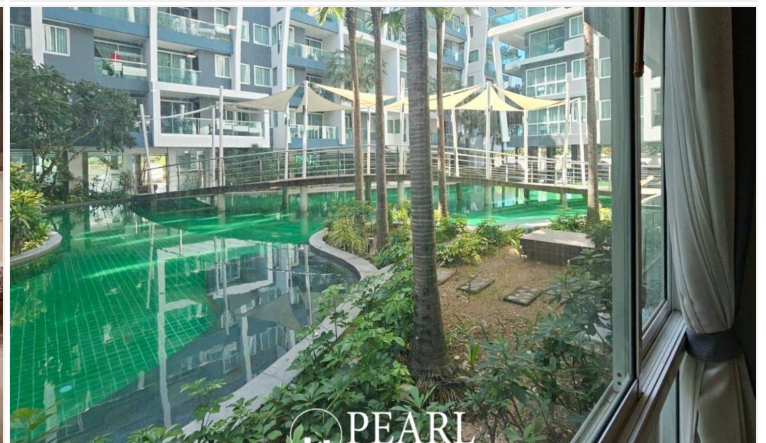

The Feelture Condominium - 2 Bed 2 Bath With Direct Pool Access

Pattaya, Na Jomtien, Thailand

Reference: 4193

฿4,350,000

2 Bedrooms

2 Bathrooms

Condo

Property Description

The Feelture Condominium is situated in the peaceful Najomtien Soi 4, offering a relaxed lifestyle with easy access to important locations. It's just a 3-minute drive to the beach and 10 minutes to the vibrant Pattaya City. The building features excellent amenities, including a swimming pool, jacuzzi, sauna, gym, covered parking, and 24-hour security for your peace of mind. This 2-bedroom, 2-bathroom unit on the 1st floor with direct pool access offers 60 sq. m. of living space. It comes fully furnished with a European kitchen, dining area, comfortable living room and a balcony.

Photo Gallery

Property Details

- **Property Type:** Condo
- **Location:** Pattaya, Na Jomtien, Thailand
- **Internal Area:** 60m²
- **Land Area:** 60m²
- **Price:** ฿4,350,000
- **Bedrooms:** 2
- **Bathrooms:** 2