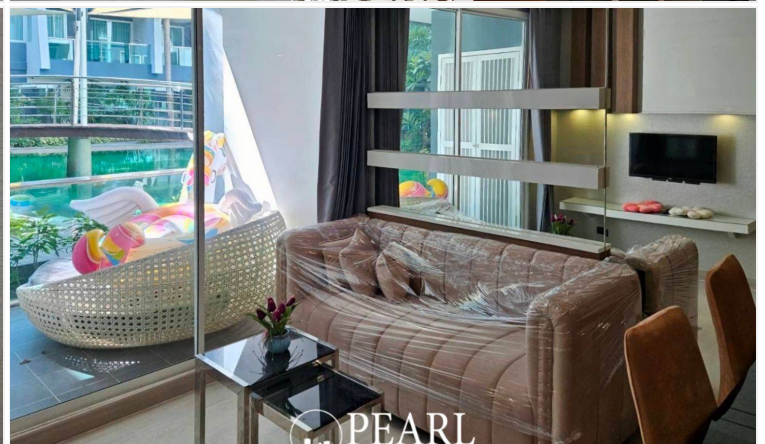

The Feelture Condominium - 2 Bed 2 Bath With Direct Pool Access

Pattaya, Na Jomtien, Thailand

Reference: 4193

฿4,350,000

2 Bedrooms

2 Bathrooms

Condo

Property Description

The Feelture Condominium is situated in the peaceful Najomtien Soi 4, offering a relaxed lifestyle with easy access to important locations. It's just a 3-minute drive to the beach and 10 minutes to the vibrant Pattaya City. The building features excellent amenities, including a swimming pool, jacuzzi, sauna, gym, covered parking, and 24-hour security for your peace of mind. This 2-bedroom, 2-bathroom unit on the 1st floor with direct pool access offers 60 sq. m. of living space. It comes fully furnished with a European kitchen, dining area, comfortable living room and a balcony.

Photo Gallery

Property Details

- **Property Type:** Condo
- **Location:** Pattaya, Na Jomtien, Thailand
- **Internal Area:** 60m²
- **Land Area:** 60m²
- **Price:** ฿4,350,000
- **Bedrooms:** 2
- **Bathrooms:** 2