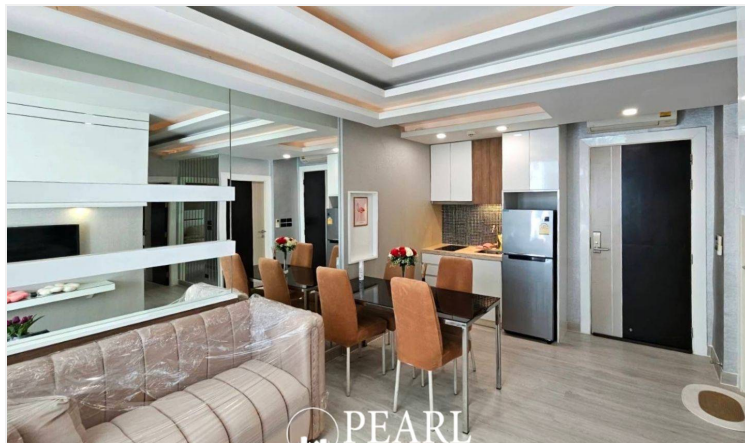

The Feelture Condominium - 2 Bed 2 Bath With Direct Pool Access

Pattaya, Na Jomtien, Thailand

Reference: 4193

฿4,250,000

2 Bedrooms

2 Bathrooms

Condo

Property Description

The Feelture Condominium is situated in the peaceful Najomtien Soi 4, offering a relaxed lifestyle with easy access to important locations. It's just a 3-minute drive to the beach and 10 minutes to the vibrant Pattaya City. The building features excellent amenities, including a swimming pool, jacuzzi, sauna, gym, covered parking, and 24-hour security for your peace of mind. This 2-bedroom, 2-bathroom unit on the 1st floor with direct pool access offers 60 sq. m. of living space. It comes fully furnished with a European kitchen, dining area, comfortable living room and a balcony.

Photo Gallery

Property Details

- **Property Type:** Condo
- **Location:** Pattaya, Na Jomtien, Thailand
- **Internal Area:** 60m²
- **Land Area:** 60m²
- **Price:** ฿4,250,000
- **Bedrooms:** 2
- **Bathrooms:** 2