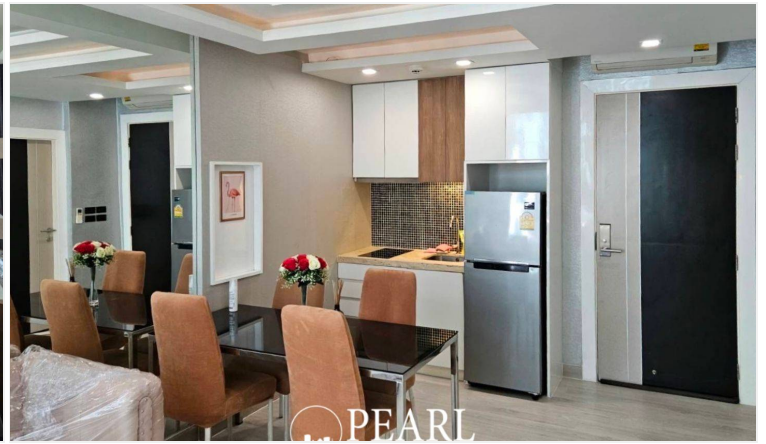

The Feelture Condominium - 2 Bed 2 Bath With Direct Pool Access

Pattaya, Na Jomtien, Thailand

Reference: 4193

฿4,250,000

2 Bedrooms

2 Bathrooms

Condo

Property Description

The Feelture Condominium is situated in the peaceful Najomtien Soi 4, offering a relaxed lifestyle with easy access to important locations. It's just a 3-minute drive to the beach and 10 minutes to the vibrant Pattaya City. The building features excellent amenities, including a swimming pool, jacuzzi, sauna, gym, covered parking, and 24-hour security for your peace of mind. This 2-bedroom, 2-bathroom unit on the 1st floor with direct pool access offers 60 sq. m. of living space. It comes fully furnished with a European kitchen, dining area, comfortable living room and a balcony.

Photo Gallery

Property Details

- **Property Type:** Condo
- **Location:** Pattaya, Na Jomtien, Thailand
- **Internal Area:** 60m²
- **Land Area:** 60m²
- **Price:** ฿4,250,000
- **Bedrooms:** 2
- **Bathrooms:** 2