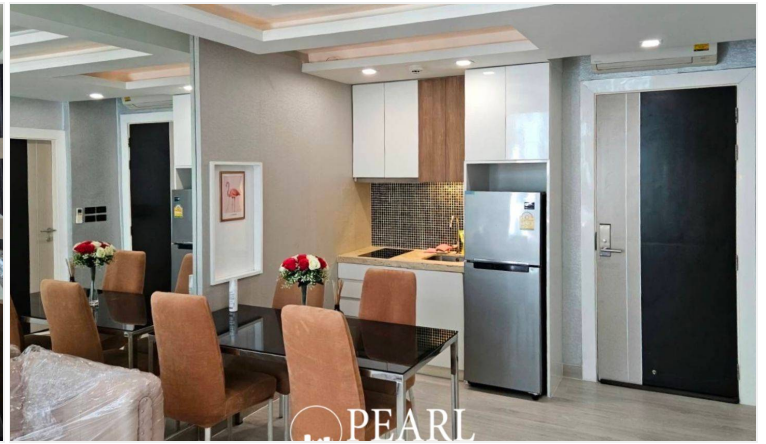

The Feelture Condominium - 2 Bed 2 Bath With Direct Pool Access

Pattaya, Na Jomtien, Thailand

Reference: 4193

฿4,350,000

2 Bedrooms

2 Bathrooms

Condo

Property Description

The Feelture Condominium is situated in the peaceful Najomtien Soi 4, offering a relaxed lifestyle with easy access to important locations. It's just a 3-minute drive to the beach and 10 minutes to the vibrant Pattaya City. The building features excellent amenities, including a swimming pool, jacuzzi, sauna, gym, covered parking, and 24-hour security for your peace of mind. This 2-bedroom, 2-bathroom unit on the 1st floor with direct pool access offers 60 sq. m. of living space. It comes fully furnished with a European kitchen, dining area, comfortable living room and a balcony.

Photo Gallery

Property Details

- **Property Type:** Condo
- **Location:** Pattaya, Na Jomtien, Thailand
- **Internal Area:** 60m²
- **Land Area:** 60m²
- **Price:** ฿4,350,000
- **Bedrooms:** 2
- **Bathrooms:** 2