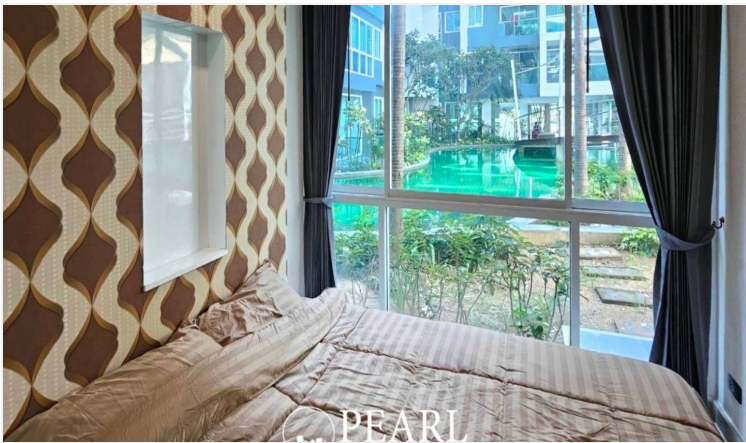

The Feelture Condominium - 2 Bed 2 Bath With Direct Pool Access

Pattaya, Na Jomtien, Thailand

Reference: 4193

฿4,350,000

2 Bedrooms

2 Bathrooms

Condo

Property Description

The Feelture Condominium is situated in the peaceful Najomtien Soi 4, offering a relaxed lifestyle with easy access to important locations. It's just a 3-minute drive to the beach and 10 minutes to the vibrant Pattaya City. The building features excellent amenities, including a swimming pool, jacuzzi, sauna, gym, covered parking, and 24-hour security for your peace of mind. This 2-bedroom, 2-bathroom unit on the 1st floor with direct pool access offers 60 sq. m. of living space. It comes fully furnished with a European kitchen, dining area, comfortable living room and a balcony.

Photo Gallery

Property Details

- **Property Type:** Condo
- **Location:** Pattaya, Na Jomtien, Thailand
- **Internal Area:** 60m²
- **Land Area:** 60m²
- **Price:** ฿4,350,000
- **Bedrooms:** 2
- **Bathrooms:** 2