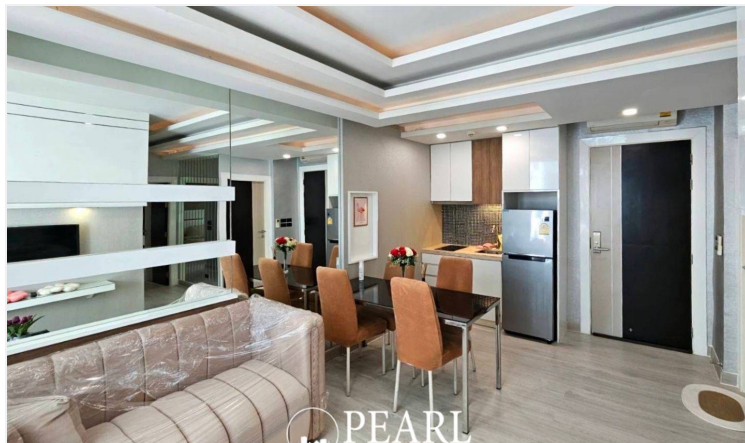

The Feelture Condominium - 2 Bed 2 Bath With Direct Pool Access

Pattaya, Na Jomtien, Thailand

Reference: 4193

฿4,350,000

2 Bedrooms

2 Bathrooms

Condo

Property Description

The Feelture Condominium is situated in the peaceful Najomtien Soi 4, offering a relaxed lifestyle with easy access to important locations. It's just a 3-minute drive to the beach and 10 minutes to the vibrant Pattaya City. The building features excellent amenities, including a swimming pool, jacuzzi, sauna, gym, covered parking, and 24-hour security for your peace of mind. This 2-bedroom, 2-bathroom unit on the 1st floor with direct pool access offers 60 sq. m. of living space. It comes fully furnished with a European kitchen, dining area, comfortable living room and a balcony.

Photo Gallery

Property Details

- **Property Type:** Condo
- **Location:** Pattaya, Na Jomtien, Thailand
- **Internal Area:** 60m²
- **Land Area:** 60m²
- **Price:** ฿4,350,000
- **Bedrooms:** 2
- **Bathrooms:** 2