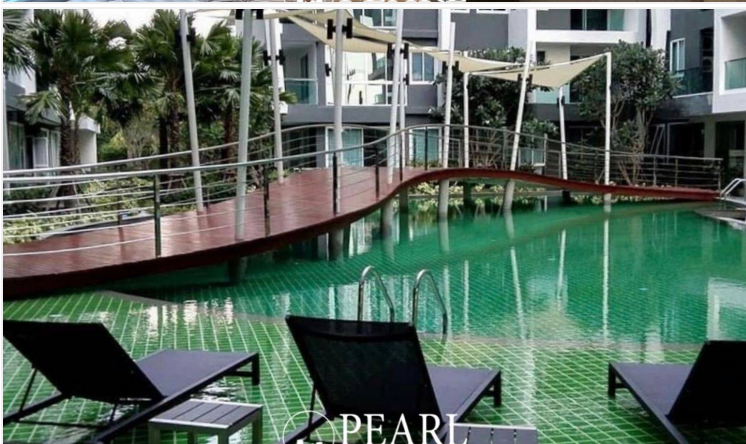

The Feelture Condominium - 2 Bed 2 Bath With Direct Pool Access

Pattaya, Na Jomtien, Thailand

Reference: 4193

฿4,250,000

2 Bedrooms

2 Bathrooms

Condo

Property Description

The Feelture Condominium is situated in the peaceful Najomtien Soi 4, offering a relaxed lifestyle with easy access to important locations. It's just a 3-minute drive to the beach and 10 minutes to the vibrant Pattaya City. The building features excellent amenities, including a swimming pool, jacuzzi, sauna, gym, covered parking, and 24-hour security for your peace of mind. This 2-bedroom, 2-bathroom unit on the 1st floor with direct pool access offers 60 sq. m. of living space. It comes fully furnished with a European kitchen, dining area, comfortable living room and a balcony.

Photo Gallery

Property Details

- **Property Type:** Condo
- **Location:** Pattaya, Na Jomtien, Thailand
- **Internal Area:** 60m²
- **Land Area:** 60m²
- **Price:** ฿4,250,000
- **Bedrooms:** 2
- **Bathrooms:** 2