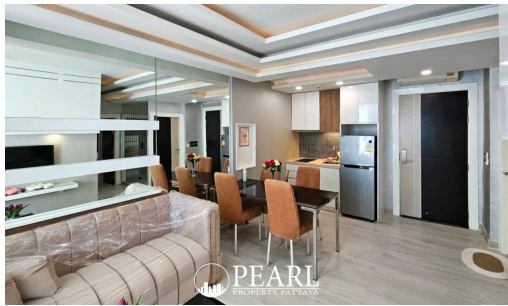

The Feelture Condominium - 2 Bed 2 Bath With Direct Pool Access

Pattaya, Na Jomtien, Thailand

Reference: 4193

฿4,350,000

2 Bedrooms

2 Bathrooms

Condo

Property Description

The Feelture Condominium is situated in the peaceful Najomtien Soi 4, offering a relaxed lifestyle with easy access to important locations. It's just a 3-minute drive to the beach and 10 minutes to the vibrant Pattaya City. The building features excellent amenities, including a swimming pool, jacuzzi, sauna, gym, covered parking, and 24-hour security for your peace of mind. This 2-bedroom, 2-bathroom unit on the 1st floor with direct pool access offers 60 sq. m. of living space. It comes fully furnished with a European kitchen, dining area, comfortable living room and a balcony.

Photo Gallery

Property Details

- **Property Type:** Condo
- **Location:** Pattaya, Na Jomtien, Thailand
- **Internal Area:** 60m²
- **Land Area:** 60m²
- **Price:** ฿4,350,000
- **Bedrooms:** 2
- **Bathrooms:** 2