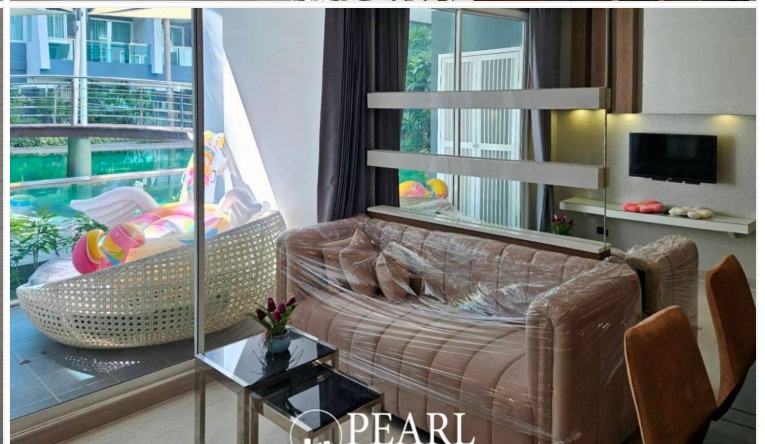

The Feelture Condominium - 2 Bed 2 Bath With Direct Pool Access

Pattaya, Na Jomtien, Thailand

Reference: 4193

฿4,250,000

2 Bedrooms

2 Bathrooms

Condo

Property Description

The Feelture Condominium is situated in the peaceful Najomtien Soi 4, offering a relaxed lifestyle with easy access to important locations. It's just a 3-minute drive to the beach and 10 minutes to the vibrant Pattaya City. The building features excellent amenities, including a swimming pool, jacuzzi, sauna, gym, covered parking, and 24-hour security for your peace of mind. This 2-bedroom, 2-bathroom unit on the 1st floor with direct pool access offers 60 sq. m. of living space. It comes fully furnished with a European kitchen, dining area, comfortable living room and a balcony.

Photo Gallery

Property Details

- **Property Type:** Condo
- **Location:** Pattaya, Na Jomtien, Thailand
- **Internal Area:** 60m²
- **Land Area:** 60m²
- **Price:** ฿4,250,000
- **Bedrooms:** 2
- **Bathrooms:** 2