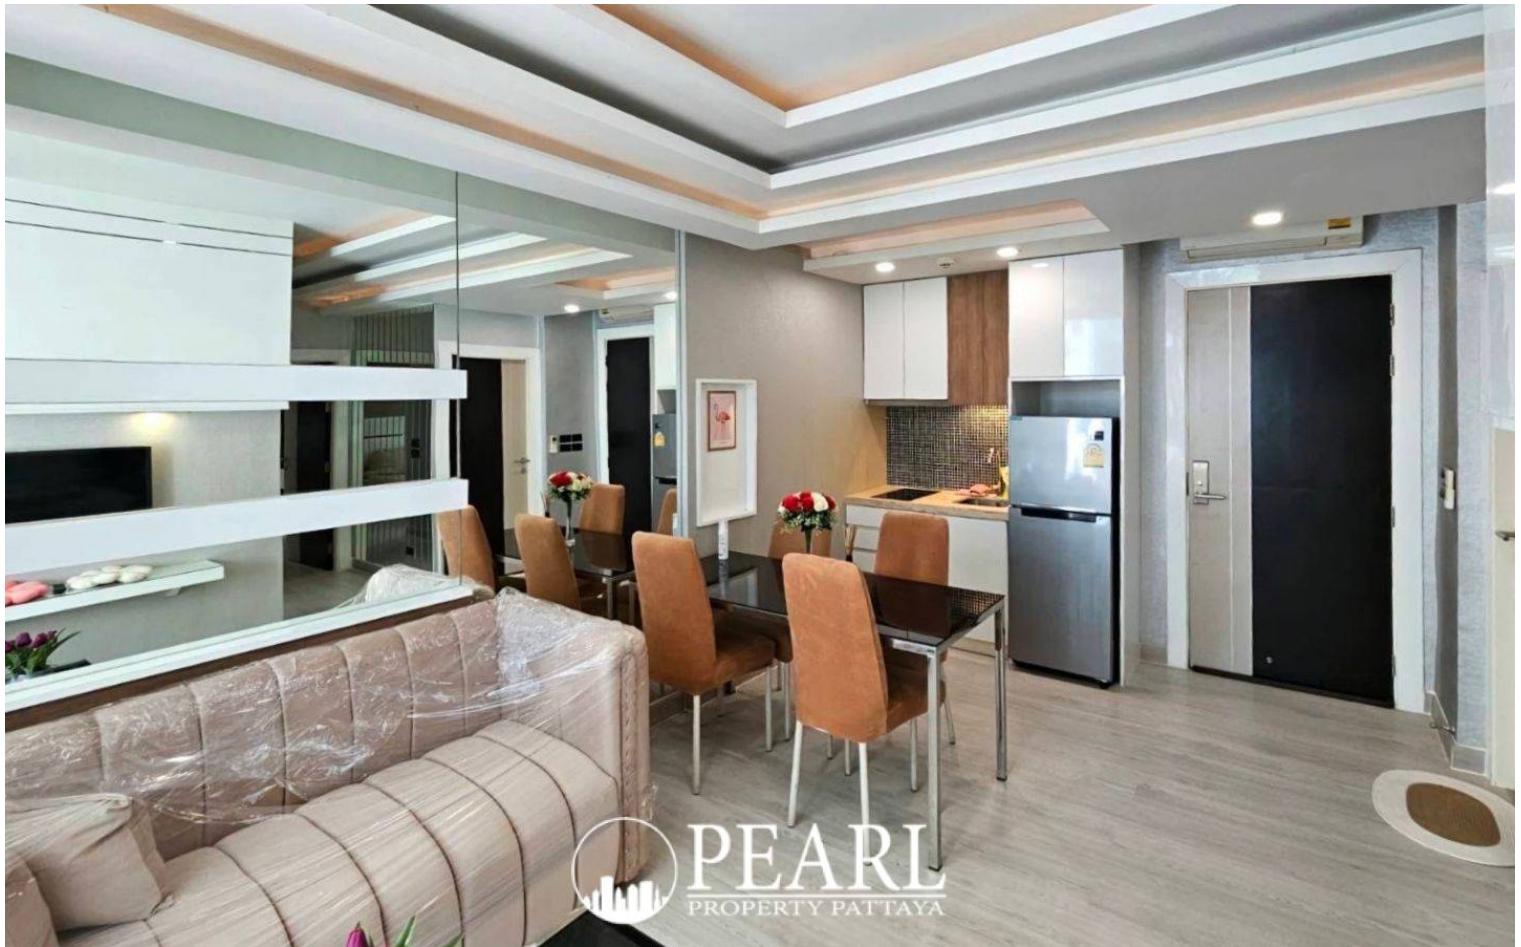

The Feelture Condominium - 2 Bed 2 Bath With Direct Pool Access

Pattaya, Na Jomtien, Thailand

Reference: 4193

฿4,350,000

2 Bedrooms

2 Bathrooms

Condo

Property Description

The Feelture Condominium is situated in the peaceful Najomtien Soi 4, offering a relaxed lifestyle with easy access to important locations. It's just a 3-minute drive to the beach and 10 minutes to the vibrant Pattaya City. The building features excellent amenities, including a swimming pool, jacuzzi, sauna, gym, covered parking, and 24-hour security for your peace of mind. This 2-bedroom, 2-bathroom unit on the 1st floor with direct pool access offers 60 sq. m. of living space. It comes fully furnished with a European kitchen, dining area, comfortable living room and a balcony.

Photo Gallery

Property Details

- **Property Type:** Condo
- **Location:** Pattaya, Na Jomtien, Thailand
- **Internal Area:** 60m²
- **Land Area:** 60m²
- **Price:** ฿4,350,000
- **Bedrooms:** 2
- **Bathrooms:** 2