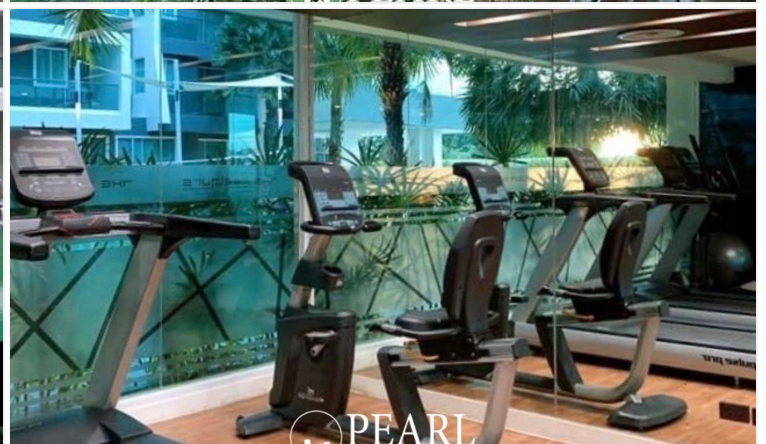

The Feelture Condominium - 2 Bed 2 Bath With Direct Pool Access

Pattaya, Na Jomtien, Thailand

Reference: 4193

฿4,250,000

2 Bedrooms

2 Bathrooms

Condo

Property Description

The Feelture Condominium is situated in the peaceful Najomtien Soi 4, offering a relaxed lifestyle with easy access to important locations. It's just a 3-minute drive to the beach and 10 minutes to the vibrant Pattaya City. The building features excellent amenities, including a swimming pool, jacuzzi, sauna, gym, covered parking, and 24-hour security for your peace of mind. This 2-bedroom, 2-bathroom unit on the 1st floor with direct pool access offers 60 sq. m. of living space. It comes fully furnished with a European kitchen, dining area, comfortable living room and a balcony.

Photo Gallery

Property Details

- **Property Type:** Condo
- **Location:** Pattaya, Na Jomtien, Thailand
- **Internal Area:** 60m²
- **Land Area:** 60m²
- **Price:** ฿4,250,000
- **Bedrooms:** 2
- **Bathrooms:** 2