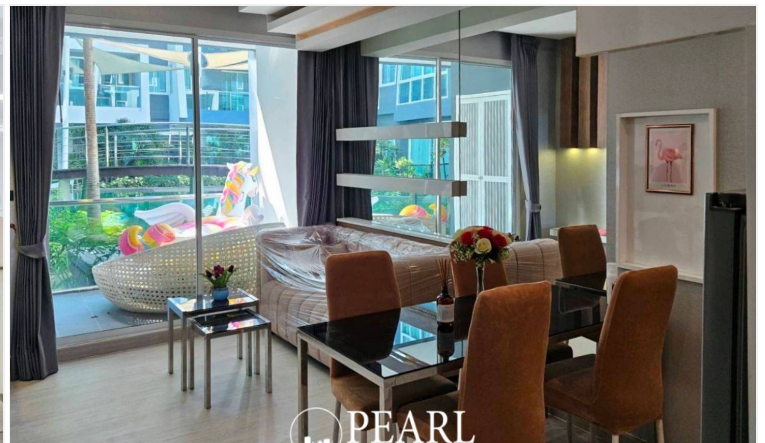

The Feelture Condominium - 2 Bed 2 Bath With Direct Pool Access

Pattaya, Na Jomtien, Thailand

Reference: 4193

฿4,250,000

2 Bedrooms

2 Bathrooms

Condo

Property Description

The Feelture Condominium is situated in the peaceful Najomtien Soi 4, offering a relaxed lifestyle with easy access to important locations. It's just a 3-minute drive to the beach and 10 minutes to the vibrant Pattaya City. The building features excellent amenities, including a swimming pool, jacuzzi, sauna, gym, covered parking, and 24-hour security for your peace of mind. This 2-bedroom, 2-bathroom unit on the 1st floor with direct pool access offers 60 sq. m. of living space. It comes fully furnished with a European kitchen, dining area, comfortable living room and a balcony.

Photo Gallery

Property Details

- **Property Type:** Condo
- **Location:** Pattaya, Na Jomtien, Thailand
- **Internal Area:** 60m²
- **Land Area:** 60m²
- **Price:** ฿4,250,000
- **Bedrooms:** 2
- **Bathrooms:** 2