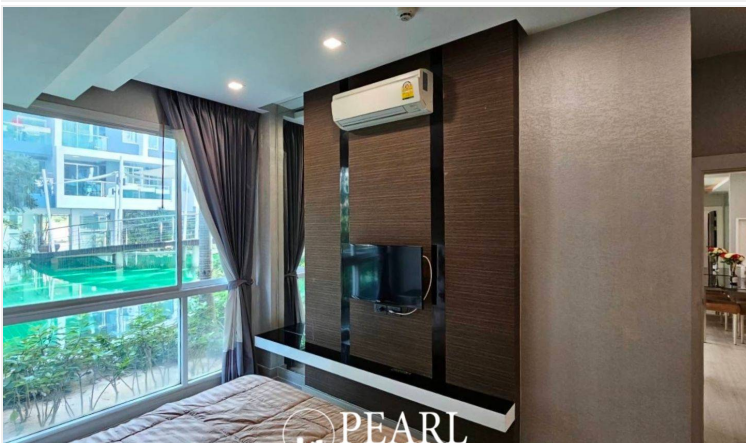

The Feelture Condominium - 2 Bed 2 Bath With Direct Pool Access

Pattaya, Na Jomtien, Thailand

Reference: 4193

฿4,350,000

2 Bedrooms

2 Bathrooms

Condo

Property Description

The Feelture Condominium is situated in the peaceful Najomtien Soi 4, offering a relaxed lifestyle with easy access to important locations. It's just a 3-minute drive to the beach and 10 minutes to the vibrant Pattaya City. The building features excellent amenities, including a swimming pool, jacuzzi, sauna, gym, covered parking, and 24-hour security for your peace of mind. This 2-bedroom, 2-bathroom unit on the 1st floor with direct pool access offers 60 sq. m. of living space. It comes fully furnished with a European kitchen, dining area, comfortable living room and a balcony.

Photo Gallery

Property Details

- **Property Type:** Condo
- **Location:** Pattaya, Na Jomtien, Thailand
- **Internal Area:** 60m²
- **Land Area:** 60m²
- **Price:** ฿4,350,000
- **Bedrooms:** 2
- **Bathrooms:** 2