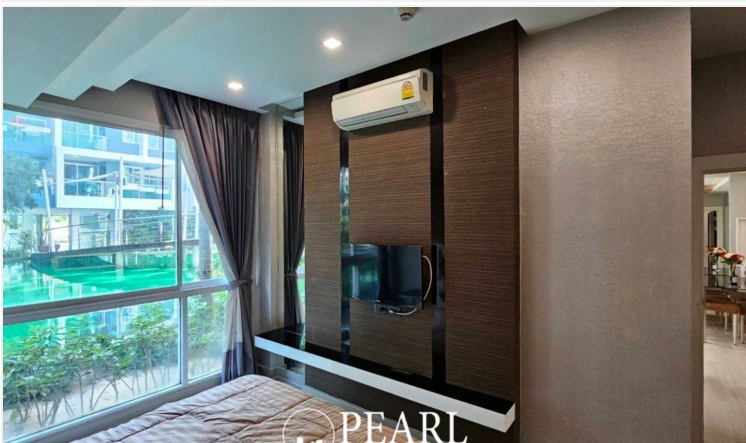

The Feelture Condominium - 2 Bed 2 Bath With Direct Pool Access

Pattaya, Na Jomtien, Thailand

Reference: 4193

฿4,250,000

2 Bedrooms

2 Bathrooms

Condo

Property Description

The Feelture Condominium is situated in the peaceful Najomtien Soi 4, offering a relaxed lifestyle with easy access to important locations. It's just a 3-minute drive to the beach and 10 minutes to the vibrant Pattaya City. The building features excellent amenities, including a swimming pool, jacuzzi, sauna, gym, covered parking, and 24-hour security for your peace of mind. This 2-bedroom, 2-bathroom unit on the 1st floor with direct pool access offers 60 sq. m. of living space. It comes fully furnished with a European kitchen, dining area, comfortable living room and a balcony.

Photo Gallery

Property Details

- **Property Type:** Condo
- **Location:** Pattaya, Na Jomtien, Thailand
- **Internal Area:** 60m²
- **Land Area:** 60m²
- **Price:** ฿4,250,000
- **Bedrooms:** 2
- **Bathrooms:** 2