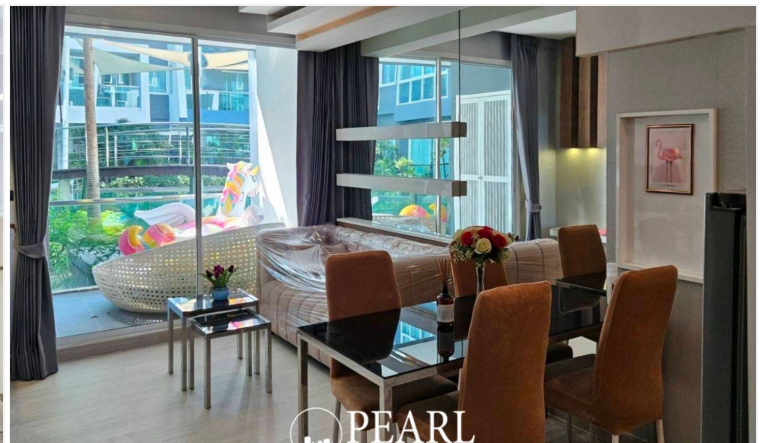

The Feelture Condominium - 2 Bed 2 Bath With Direct Pool Access

Pattaya, Na Jomtien, Thailand

Reference: 4193

฿4,350,000

2 Bedrooms

2 Bathrooms

Condo

Property Description

The Feelture Condominium is situated in the peaceful Najomtien Soi 4, offering a relaxed lifestyle with easy access to important locations. It's just a 3-minute drive to the beach and 10 minutes to the vibrant Pattaya City. The building features excellent amenities, including a swimming pool, jacuzzi, sauna, gym, covered parking, and 24-hour security for your peace of mind. This 2-bedroom, 2-bathroom unit on the 1st floor with direct pool access offers 60 sq. m. of living space. It comes fully furnished with a European kitchen, dining area, comfortable living room and a balcony.

Photo Gallery

Property Details

- **Property Type:** Condo
- **Location:** Pattaya, Na Jomtien, Thailand
- **Internal Area:** 60m²
- **Land Area:** 60m²
- **Price:** ฿4,350,000
- **Bedrooms:** 2
- **Bathrooms:** 2