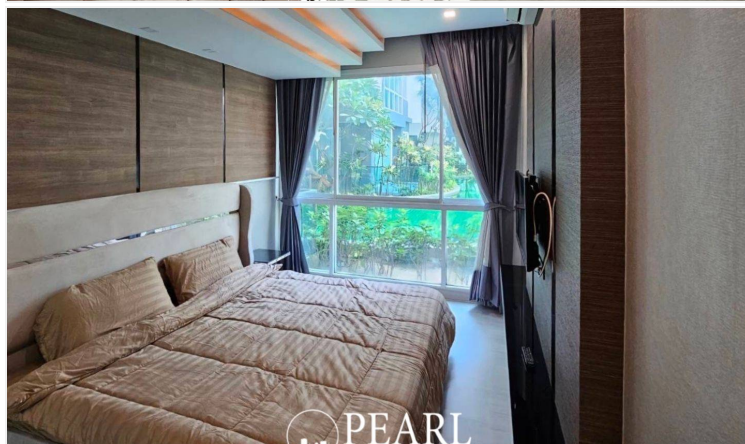

The Feelture Condominium - 2 Bed 2 Bath With Direct Pool Access

Pattaya, Na Jomtien, Thailand

Reference: 4193

฿4,250,000

2 Bedrooms

2 Bathrooms

Condo

Property Description

The Feelture Condominium is situated in the peaceful Najomtien Soi 4, offering a relaxed lifestyle with easy access to important locations. It's just a 3-minute drive to the beach and 10 minutes to the vibrant Pattaya City. The building features excellent amenities, including a swimming pool, jacuzzi, sauna, gym, covered parking, and 24-hour security for your peace of mind. This 2-bedroom, 2-bathroom unit on the 1st floor with direct pool access offers 60 sq. m. of living space. It comes fully furnished with a European kitchen, dining area, comfortable living room and a balcony.

Photo Gallery

Property Details

- **Property Type:** Condo
- **Location:** Pattaya, Na Jomtien, Thailand
- **Internal Area:** 60m²
- **Land Area:** 60m²
- **Price:** ฿4,250,000
- **Bedrooms:** 2
- **Bathrooms:** 2