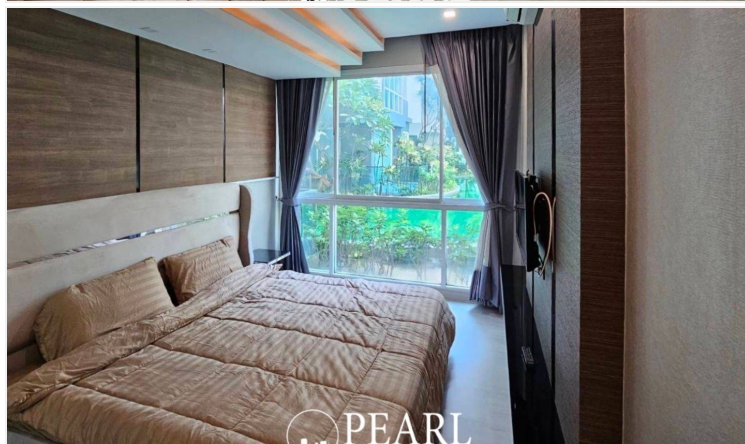

The Feelture Condominium - 2 Bed 2 Bath With Direct Pool Access

Pattaya, Na Jomtien, Thailand

Reference: 4193

฿4,350,000

2 Bedrooms

2 Bathrooms

Condo

Property Description

The Feelture Condominium is situated in the peaceful Najomtien Soi 4, offering a relaxed lifestyle with easy access to important locations. It's just a 3-minute drive to the beach and 10 minutes to the vibrant Pattaya City. The building features excellent amenities, including a swimming pool, jacuzzi, sauna, gym, covered parking, and 24-hour security for your peace of mind. This 2-bedroom, 2-bathroom unit on the 1st floor with direct pool access offers 60 sq. m. of living space. It comes fully furnished with a European kitchen, dining area, comfortable living room and a balcony.

Photo Gallery

Property Details

- **Property Type:** Condo
- **Location:** Pattaya, Na Jomtien, Thailand
- **Internal Area:** 60m²
- **Land Area:** 60m²
- **Price:** ฿4,350,000
- **Bedrooms:** 2
- **Bathrooms:** 2