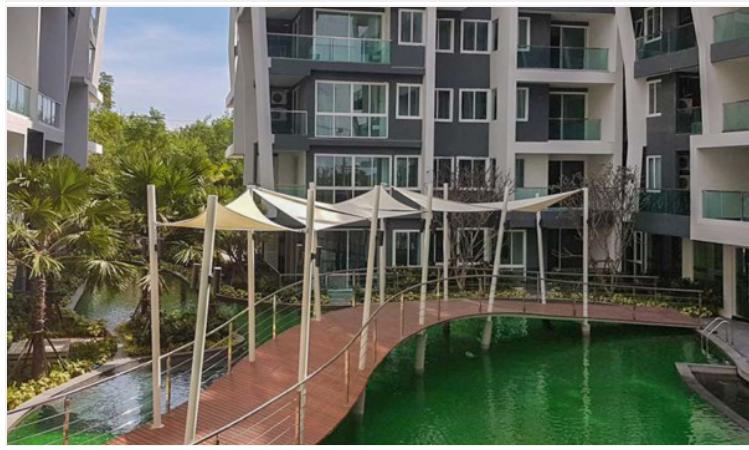

## Property Description

---

The Feelture Condominium is an 8-story low-rise condominium project consisting of a single building with 301 residential units quality project from Porch Land Group, located in Na Jomtien and features unique and superior designs that are ready to elevate the quality of urban life. It is also densely packed with important amenities like Central Festival Pattaya Beach, Alcazar Cabaret Show, Pattaya Walking Street, Na Jomtien Beach South, and Pattaya Floating Market. Additionally, the project is guaranteed by allocating a variety of facilities for residents to enjoy according to their preferences, which includes the swimming pool, jacuzzi, sauna, gym, on-site restaurant, communal garden area, and recreational area. 1 bedroom, 1 bathroom unit is situated on the 2nd floor, offering 37.6 Sqm. of living space. It comes fully furnished with European kitchen, a dining area, and living area.

# Photo Gallery