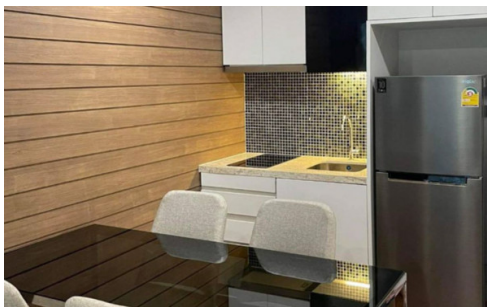

The Feelture - 1 Bed 1 Bath (2nd Floor)

Pattaya, Na Jomtien, Thailand

Reference: 20423

฿1,900,000

1 Bathrooms