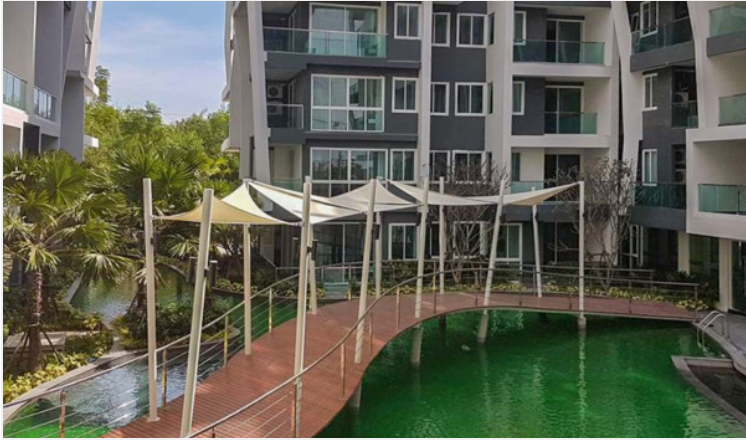

The Feelture - 1 Bed 1 Bath (2nd Floor)

Pattaya, Na Jomtien, Thailand

Reference: 20423

฿1,900,000

1 Bedrooms

1 Bathrooms

Condo

Property Description

The Feelture Condominium is an 8-story low-rise condominium project consisting of a single building with 301 residential units quality project from Porch Land Group, located in Na Jomtien and features unique and superior designs that are ready to elevate the quality of urban life. It is also densely packed with important amenities like Central Festival Pattaya Beach, Alcazar Cabaret Show, Pattaya Walking Street, Na Jomtien Beach South, and Pattaya Floating Market. Additionally, the project is guaranteed by allocating a variety of facilities for residents to enjoy according to their preferences, which includes the swimming pool, jacuzzi, sauna, gym, on-site restaurant, communal garden area, and recreational area. 1 bedroom, 1 bathroom unit is situated on the 2nd floor, offering 37.6 Sqm. of living space. It comes fully furnished with European kitchen, a dining area, and living area.

Photo Gallery

Property Details

- **Property Type:** Condo
- **Location:** Pattaya, Na Jomtien, Thailand
- **Internal Area:** 37.6m²
- **Land Area:** 0m²
- **Price:** **฿1,900,000**
- **Bedrooms:** 1
- **Bathrooms:** 1

Property Features

- Security
- Gym
- Swimming Pool
- Air Conditioning
- Balcony
- Car Park
- Electricity

Location